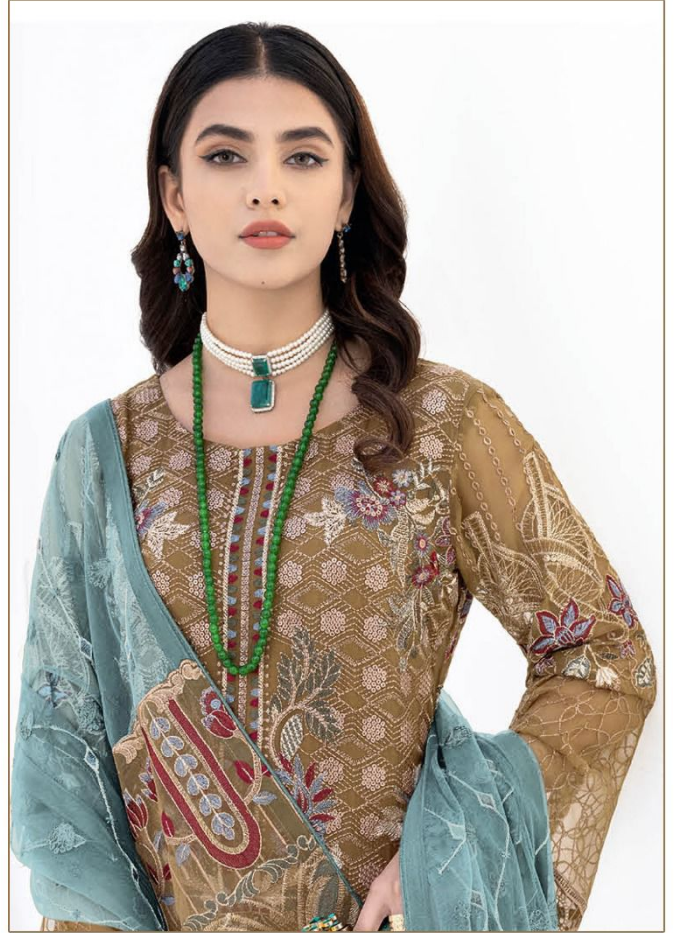

Serena[®]
Pakistani Suit

A BRAND BY  MEGHA EXPORT

S - 131 A

Top - Fox georgette heavy embroidered
Inner Bottom - Heavy santoon with emb patch
Dupatta - Nazneen heavy embroidered
With pallu Work

Serena[®]
Pakistani Suit

A BRAND BY  MEGHA EXPORT

S - 131 C

Top - Fox georgette heavy embroidered
Inner Bottom - Heavy santoon with emb patch
Dupatta - Nazneen heavy embroidered
With pallu Work

Serena[®]
Pakistani Suit

A BRAND BY  MEGHA EXPORT

S - 131 B

Top - Fox georgette heavy embroidered
Inner Bottom - Heavy santoon with emb patch
Dupatta - Nazneen heavy embroidered
With pallu Work

Top - Fox georgette heavy embroidered
Inner Bottom - Heavy santoon with emb patch
Dupatta - Nazneen heavy embroidered
With pallu Work

D.No.131 A

D.No.131 B

D.No.131 C

D.No.131 D

Serena[®]
Pakistani Suit

A BRAND BY  MEGHA EXPORT

S - 131 D

Top - Fox georgette heavy embroidered
Inner Bottom - Heavy santoon with emb patch
Dupatta - Nazneen heavy embroidered
With pallu Work