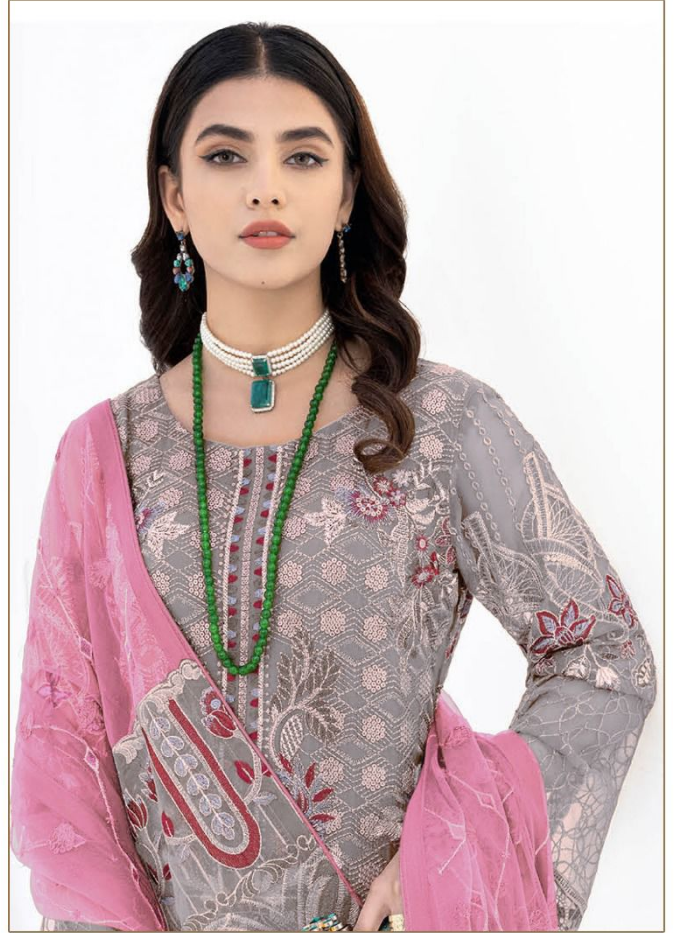

D.No.131 C

D.No.131 D

Serena®
Pakistani Suit

A BRAND BY MEGHA EXPORT

S - 131 D