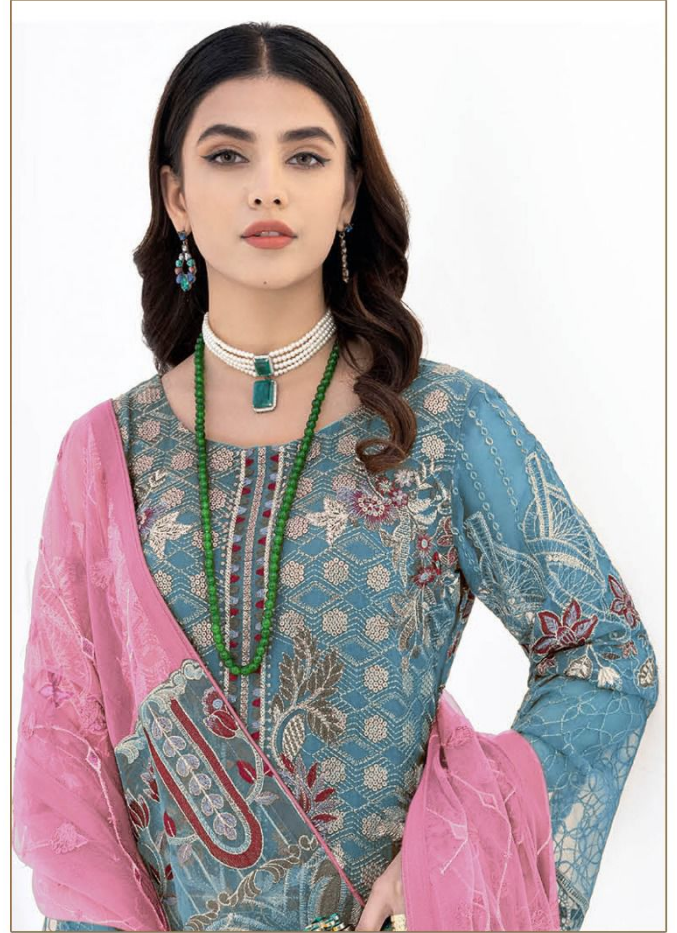

*Serena*<sup>®</sup>  
Pakistani Suit

A BRAND BY  MEGHA EXPORT

**S - 131 A**

Top - Fox georgette heavy embroidered  
Inner Bottom - Heavy santoon with emb patch  
Dupatta - Nazneen heavy embroidered  
With pallu Work

*Serena*<sup>®</sup>  
Pakistani Suit

A BRAND BY MEGHA EXPORT

S - 131 C

Top - Fox georgette heavy embroidered  
Inner Bottom - Heavy santoon with emb patch  
Dupatta - Nazneen heavy embroidered  
With pallu Work

*Serena*<sup>®</sup>  
Pakistani Suit

A BRAND BY  MEGHA EXPORT

**S - 131 B**

Top - Fox georgette heavy embroidered  
Inner Bottom - Heavy santoon with emb patch  
Dupatta - Nazneen heavy embroidered  
With pallu Work

Top - Fox georgette heavy embroidered  
Inner Bottom - Heavy santoon with emb patch  
Dupatta - Nazneen heavy embroidered  
With pallu Work

D.No.131 A

D.No.131 B

D.No.131 C

D.No.131 D

*Serena*<sup>®</sup>  
Pakistani Suit