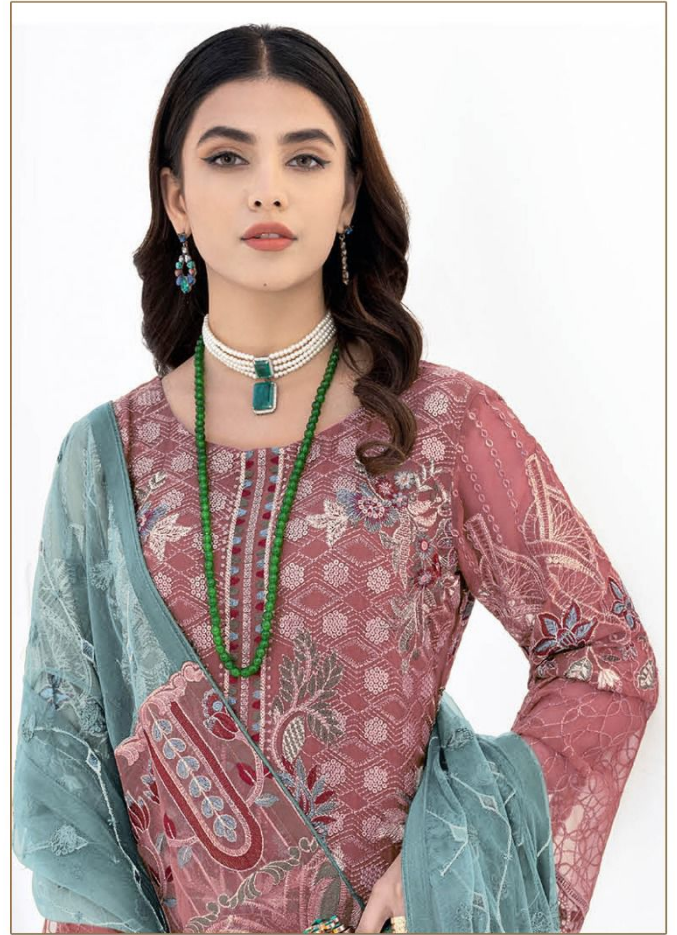

Serena[®]
Pakistani Suit

A BRAND BY  MEGHA EXPORT

S - 131 A

Top - Fox georgette heavy embroidered
Inner Bottom - Heavy santoon with emb patch
Dupatta - Nazneen heavy embroidered
With pallu Work

Serena[®]
Pakistani Suit

A BRAND BY  MEGHA EXPORT

S - 131 C

Top - Fox georgette heavy embroidered
Inner Bottom - Heavy santoon with emb patch
Dupatta - Nazneen heavy embroidered
With pallu Work

Serena[®]
Pakistani Suit

A BRAND BY  MEGHA EXPORT

S - 131 B

Top - Fox georgette heavy embroidered
Inner Bottom - Heavy santoon with emb patch
Dupatta - Nazneen heavy embroidered
With pallu Work

Top - Fox georgette heavy embroidered
Inner Bottom - Heavy santoon with emb patch
Dupatta - Nazneen heavy embroidered
With pallu Work

D.No.131 A

D.No.131 B

D.No.131 C

D.No.131 D

Serena[®]
Pakistani Suit

A BRAND BY  MEGHA EXPORT

S - 131 D

Top - Fox georgette heavy embroidered
Inner Bottom - Heavy santoon with emb patch
Dupatta - Nazneen heavy embroidered
With pallu Work