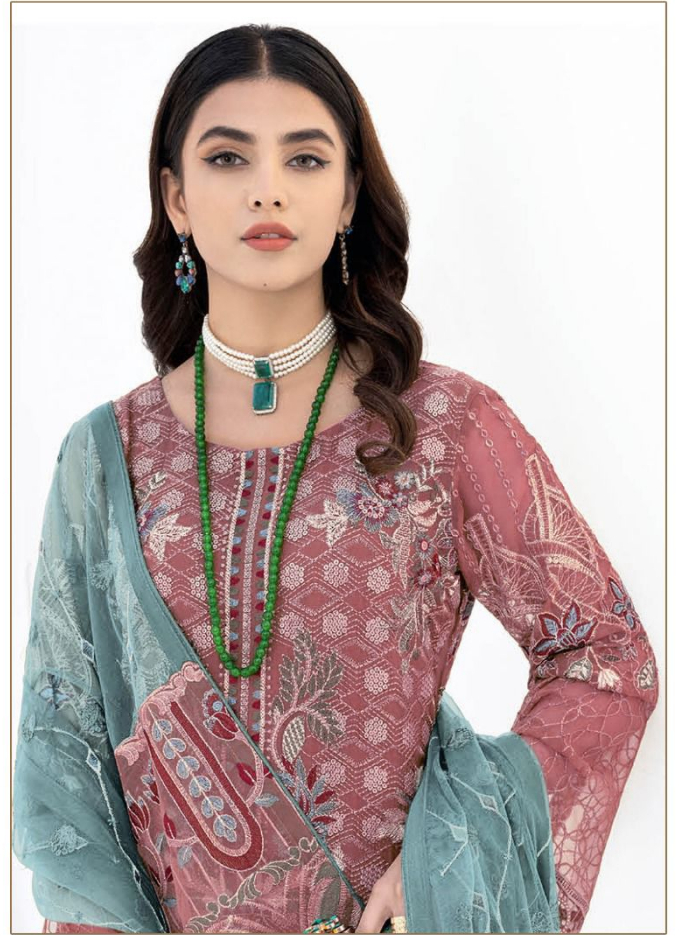

*Serena*<sup>®</sup>  
Pakistani Suit

A BRAND BY  MEGHA EXPORT

**S - 131 A**

Top - Fox georgette heavy embroidered  
Inner Bottom - Heavy santoon with emb patch  
Dupatta - Nazneen heavy embroidered  
With pallu Work

*Serena*<sup>®</sup>  
Pakistani Suit

A BRAND BY MEGHA EXPORT

S - 131 C

Top - Fox georgette heavy embroidered  
Inner Bottom - Heavy santoon with emb patch  
Dupatta - Nazneen heavy embroidered  
With pallu Work

*Serena*<sup>®</sup>  
Pakistani Suit

A BRAND BY  MEGHA EXPORT

**S - 131 B**

Top - Fox georgette heavy embroidered  
Inner Bottom - Heavy santoon with emb patch  
Dupatta - Nazneen heavy embroidered  
With pallu Work

Top - Fox georgette heavy embroidered  
Inner Bottom - Heavy santoon with emb patch  
Dupatta - Nazneen heavy embroidered  
With pallu Work

D.No.131 A

D.No.131 B

D.No.131 C

D.No.131 D

*Serena*<sup>®</sup>  
Pakistani Suit