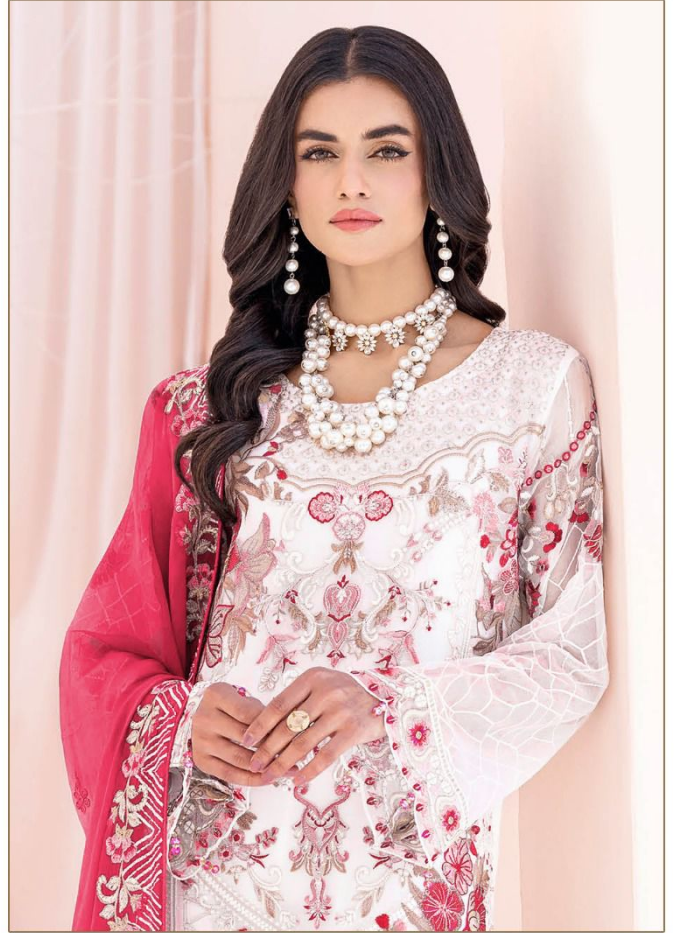

Serena[®]
Pakistani Suit

A BRAND BY MEGHA EXPORT

S - 134 D

Top - Fox georgette heavy embroidered
Inner Bottom - Heavy santoon with emb patch
Dupatta - Nazneen heavy embroidered

Serena[®]
Pakistani Suit

A BRAND BY MEGHA EXPORT

S - 134 A

Top - Fox georgette heavy embroidered
Inner Bottom - Heavy santoon with emb patch
Dupatta - Nazneen heavy embroidered

Serena[®]
Pakistani Suit

A BRAND BY  MEGA EXPORT

S - 134 C

Top - Fox georgette heavy embroidered
Inner Bottom - Heavy santoon with emb patch
Dupatta - Nazneen heavy embroidered

D.No.134 A

D.No.134 B

D.No.134 C

D.No.134 D

Serena[®]
Pakistani Suit

A BRAND BY MEGHA EXPORT

S - 134 B

Top - Fox georgette heavy embroidered
Inner Bottom - Heavy santoon with emb patch
Dupatta - Nazneen heavy embroidered