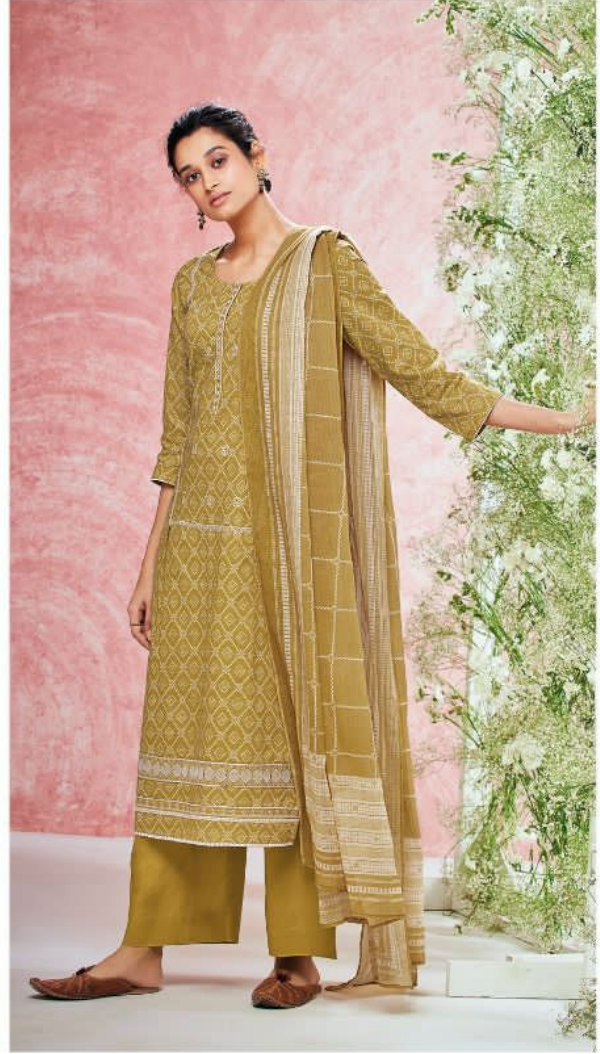

S1628-C

S1628-B

Ganga®

S1628-A

PRODUCT NAME	<i>ALAYNA</i>
D.NO.	S1628
DESCRIPTION	<p>TOP PREMIUM COTTON PRINTED WITH EMBROIDERY AND HAND WORK AND COTTON LACE</p> <p>BOTTOM PREMIUM COTTON SOLID</p> <p>DUPATTA FINEST PURE COTTON KOTA CHECKS PRINTED</p>
HSN CODE	520851
WHOLESALE PRICE	1590/- EACH+GST(EXTRA)

S1628-C

S1628-D

Ganga®

Alayna

S1628- A/B/C/D

S1628-A

S1628-B

Ganga®

Alayna

S1628