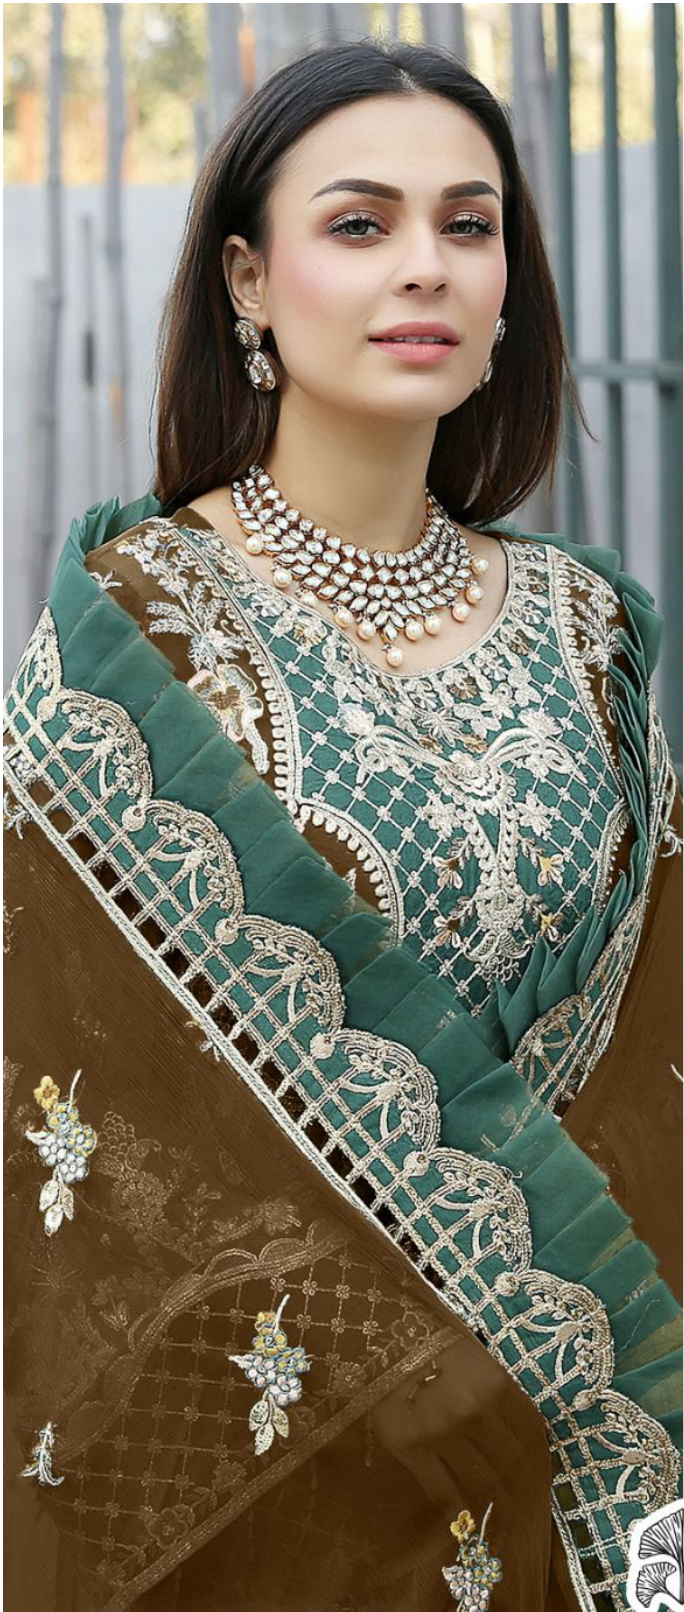

SAMANTHA

Z A H A

D.No.10132-B

TOP Faux Georgette with Embroidery

BOTTOM-INNER Dull santoon

DUPATTA Nazmin with Embroidery

SAMANTHA ZAHA

TOP Faux Georgette with Embroidery

BOTTOM-INNER Dull santoon

D.No.10132-A

DUPATTA Nazmin with Embroidery

SAMANTHA **ZAHA**

D.No.10132-D

TOP Faux Georgette with Embroidery

BOTTOM-INNER Dull santoon

DUPATTA Nazmin with Embroidery

SAMANTHA ZAHA

TOP Faux Georgette with Embroidery

BOTTOM-INNER Dull santoon

D.No.10132-C

DUPATTA Nazmin with Embroidery

ZAHA

SAMANTHA

TOP Fox Georgette with Embroidery

BOTTOM-INNER Dull santoon

DUPATTA Nazmin with Embroidery

10132-A

10132-B

10132-C

10132-D

ZAHA
SAMANTHA