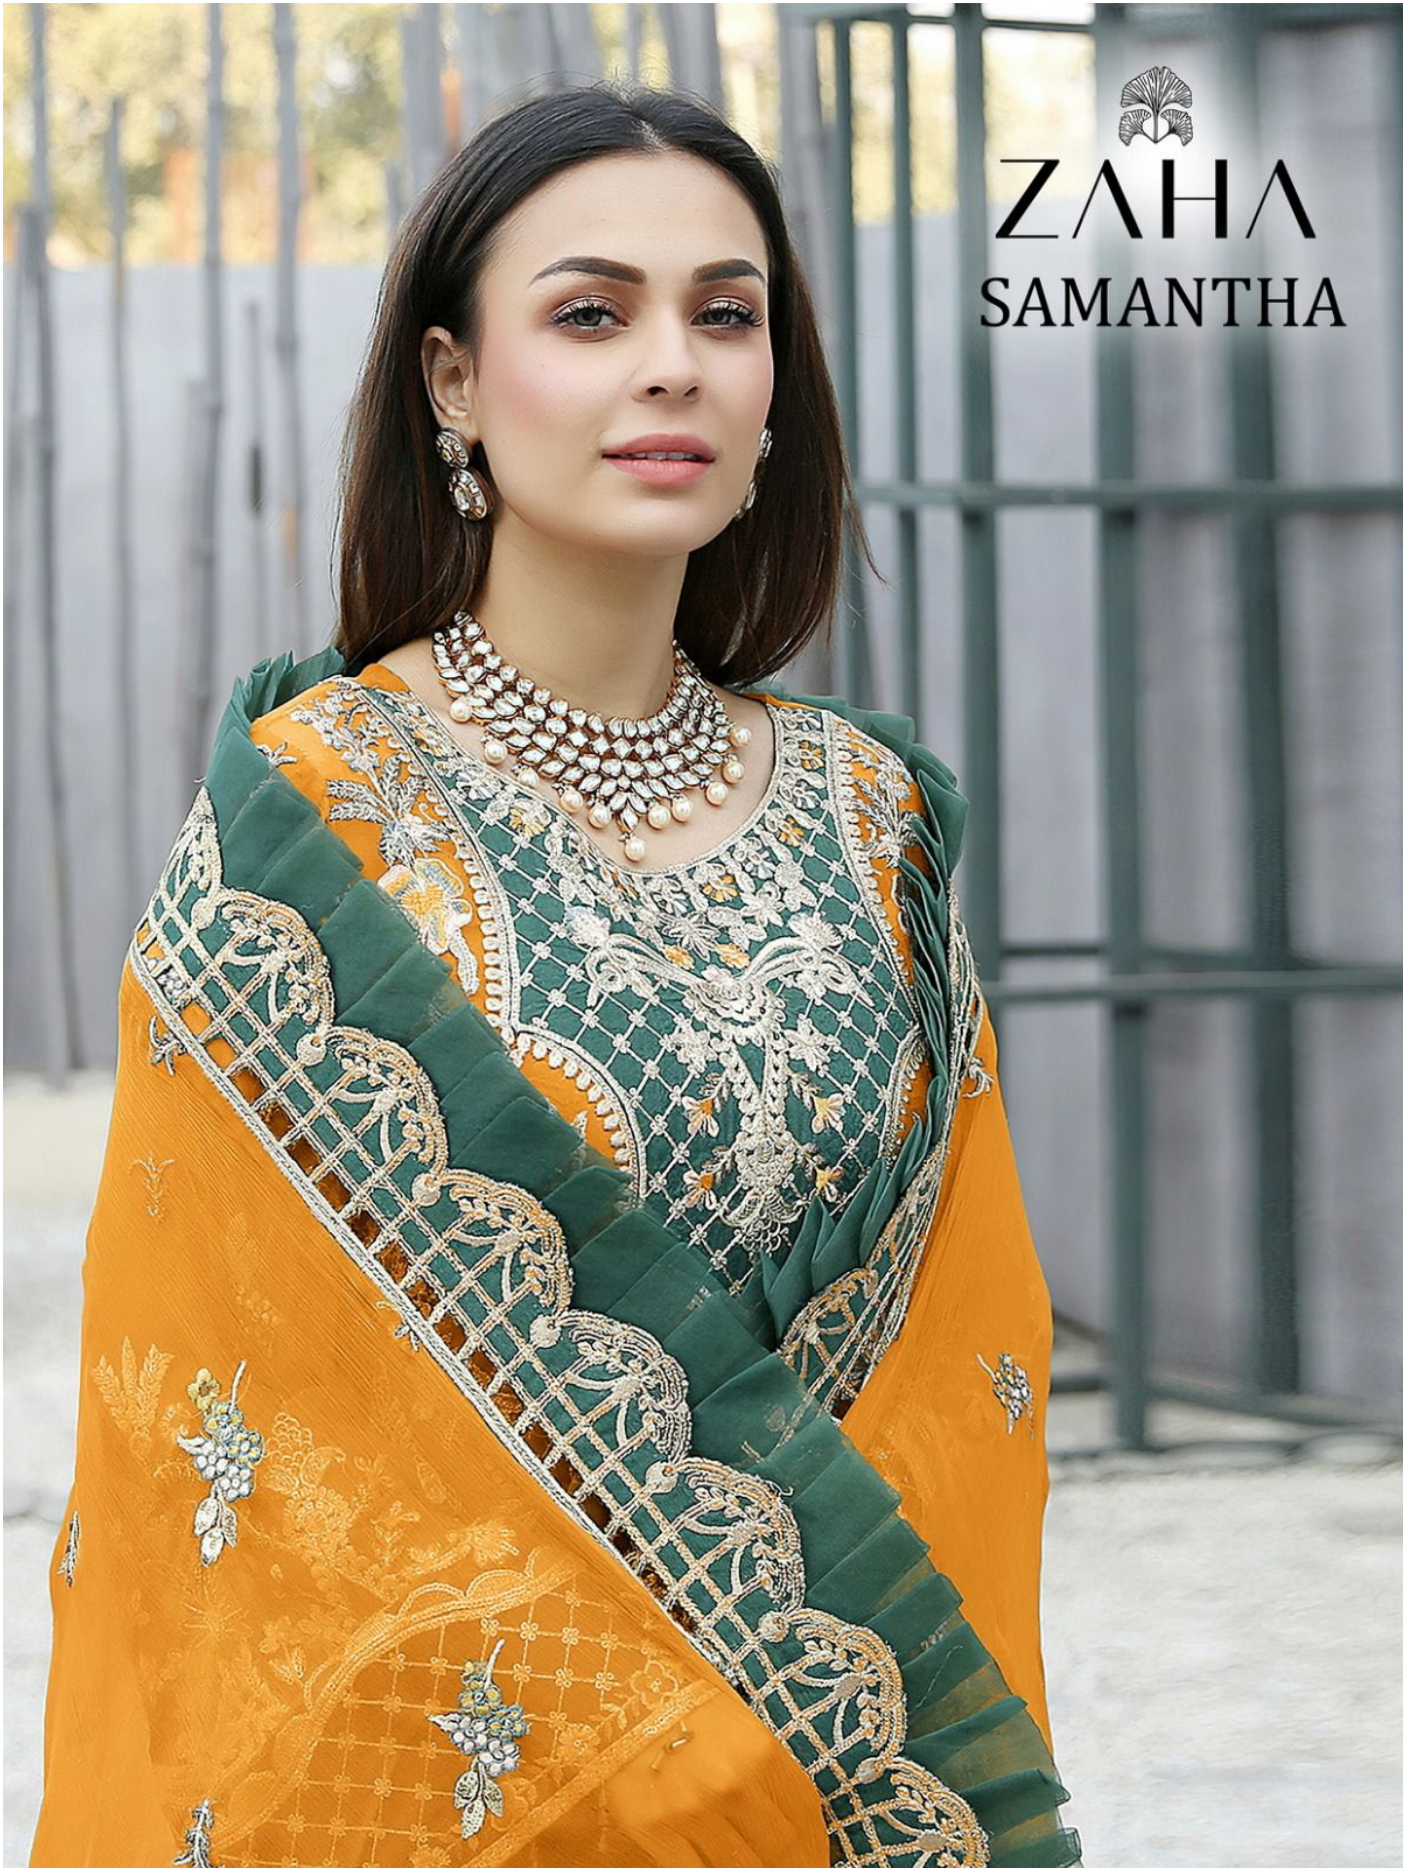

SAMANTHA

Z A H A

D.No.10132-B

TOP Faux Georgette with Embroidery

BOTTOM-INNER Dull santoon

DUPATTA Nazmin with Embroidery

SAMANTHA ZAHA

TOP Faux Georgette with Embroidery

BOTTOM-INNER Dull santoon

D.No.10132-A

DUPATTA Nazmin with Embroidery

SAMANTHA **ZAHA**

D.No.10132-D

TOP Faux Georgette with Embroidery

BOTTOM-INNER Dull santoon

DUPATTA Nazmin with Embroidery

SAMANTHA ZAHA

TOP Faux Georgette with Embroidery

BOTTOM-INNER Dull santoon

D.No.10132-C

DUPATTA Nazmin with Embroidery

ZAHA

SAMANTHA

TOP Fox Georgette with Embroidery

BOTTOM-INNER Dull santoon

DUPATTA Nazmin with Embroidery

10132-A

10132-B

10132-C

10132-D

ZAHA
SAMANTHA