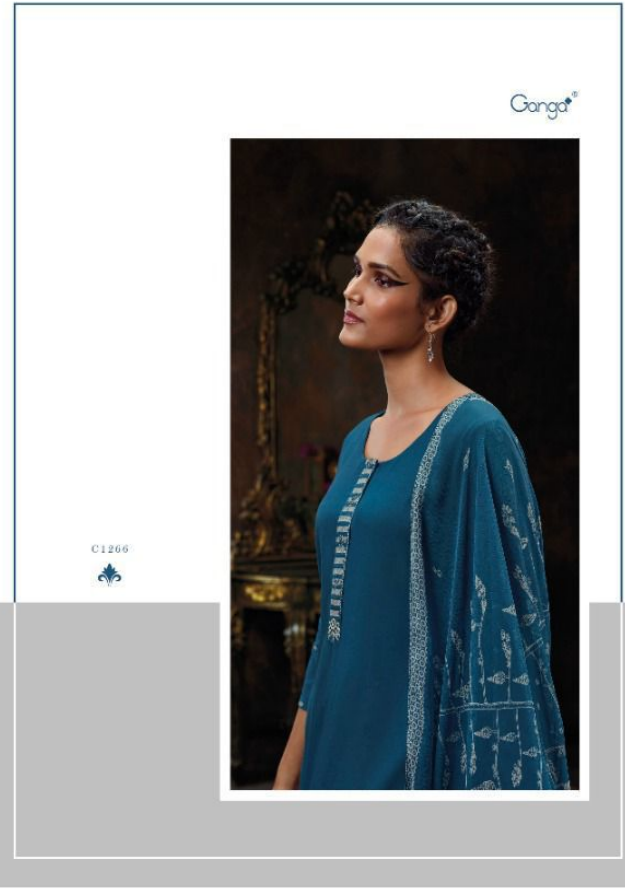

Ganga®

C1270

Ganga®

C1268

Ganga®

C1265

PRODUCT NAME	<b><i>NILAVARNA</i></b>
D.NO.	C1265 TO C1270
DESCRIPTION	<p><b>TOP</b> PREMIUM PURE WOOL PASHMINA DOBBY PRINTED WITH EMBROIDERY AND HAND WORK</p> <p><b>BOTTOM</b> PREMIUM PURE WOOL PASHMINA DOBBY SOLID COLOR</p> <p><b>DUPATTA</b> PURE CHIFFON PRINTED</p>
HSN CODE	<b>540834</b>
WHOLESALE PRICE	<b>1735/- EACH+GST(EXTRA)</b>