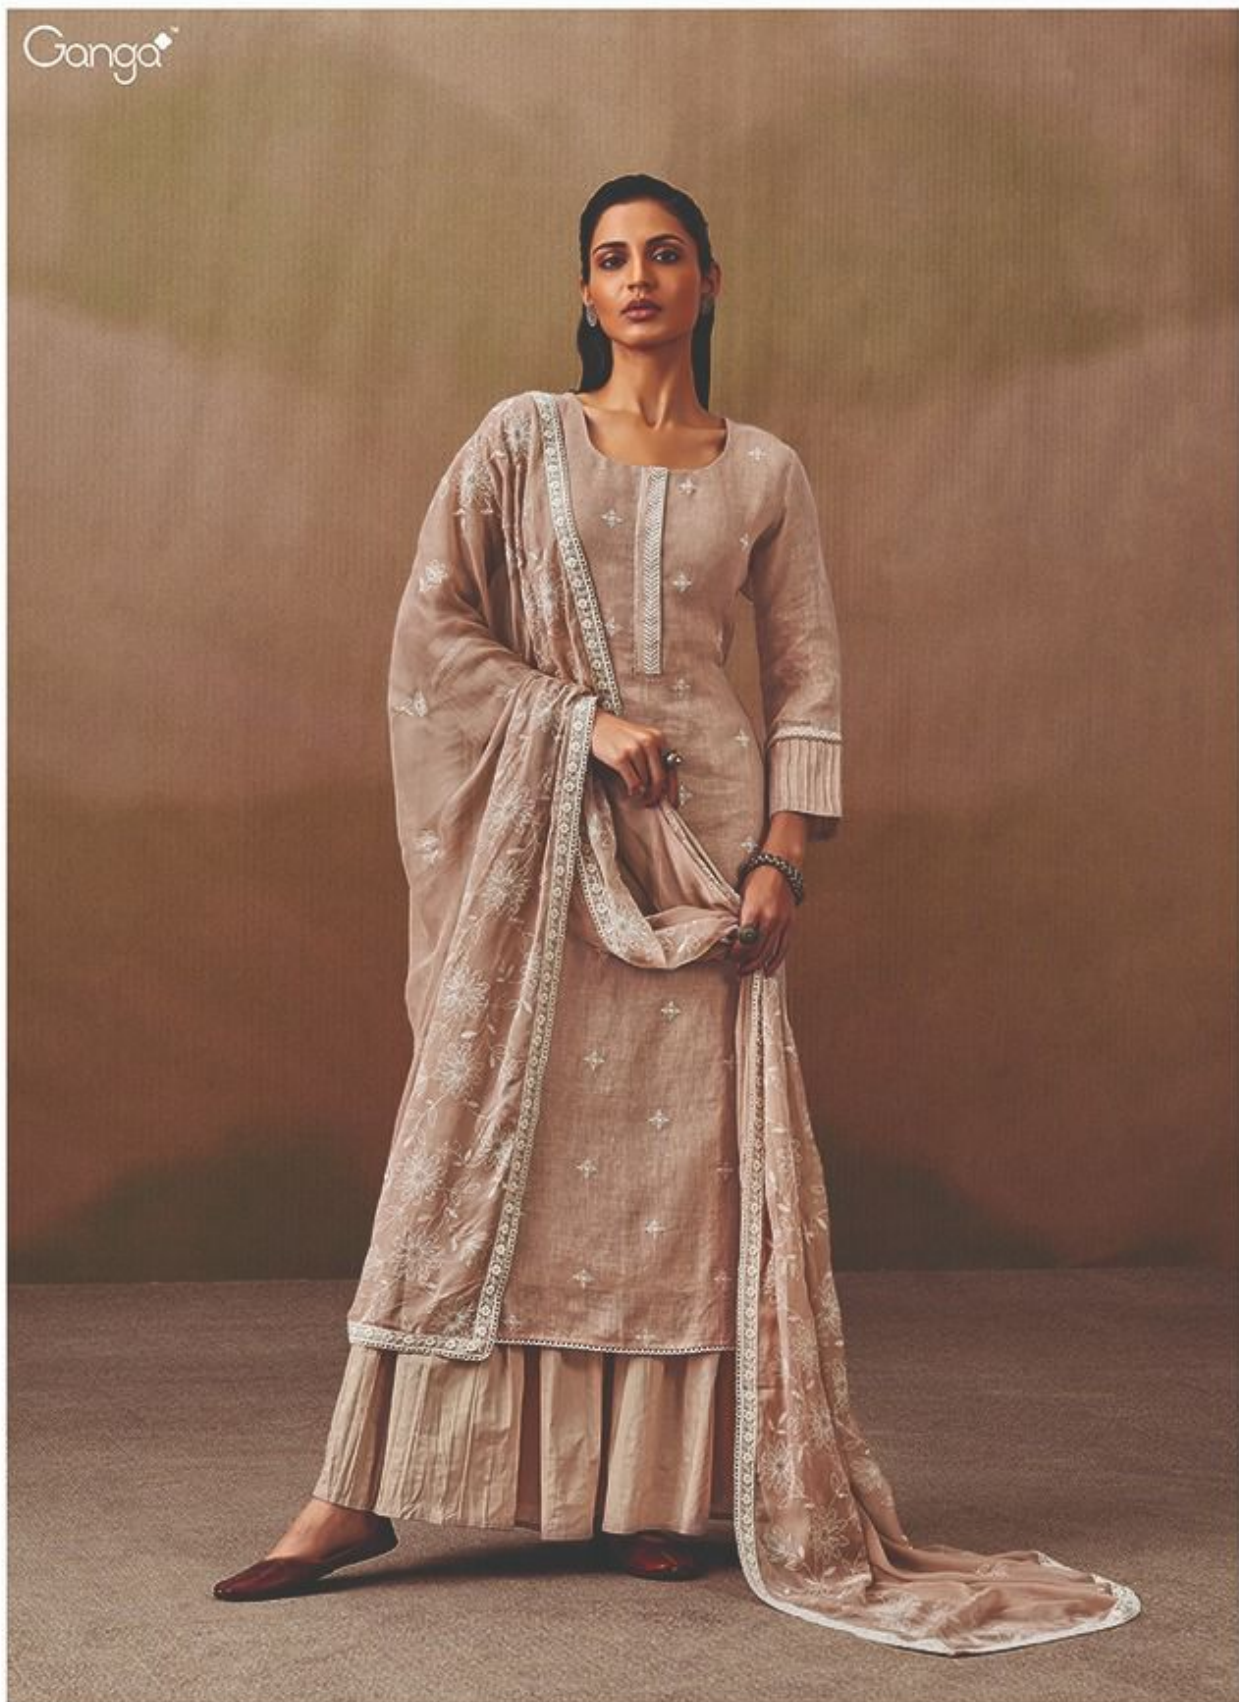

Ganga

C-1341