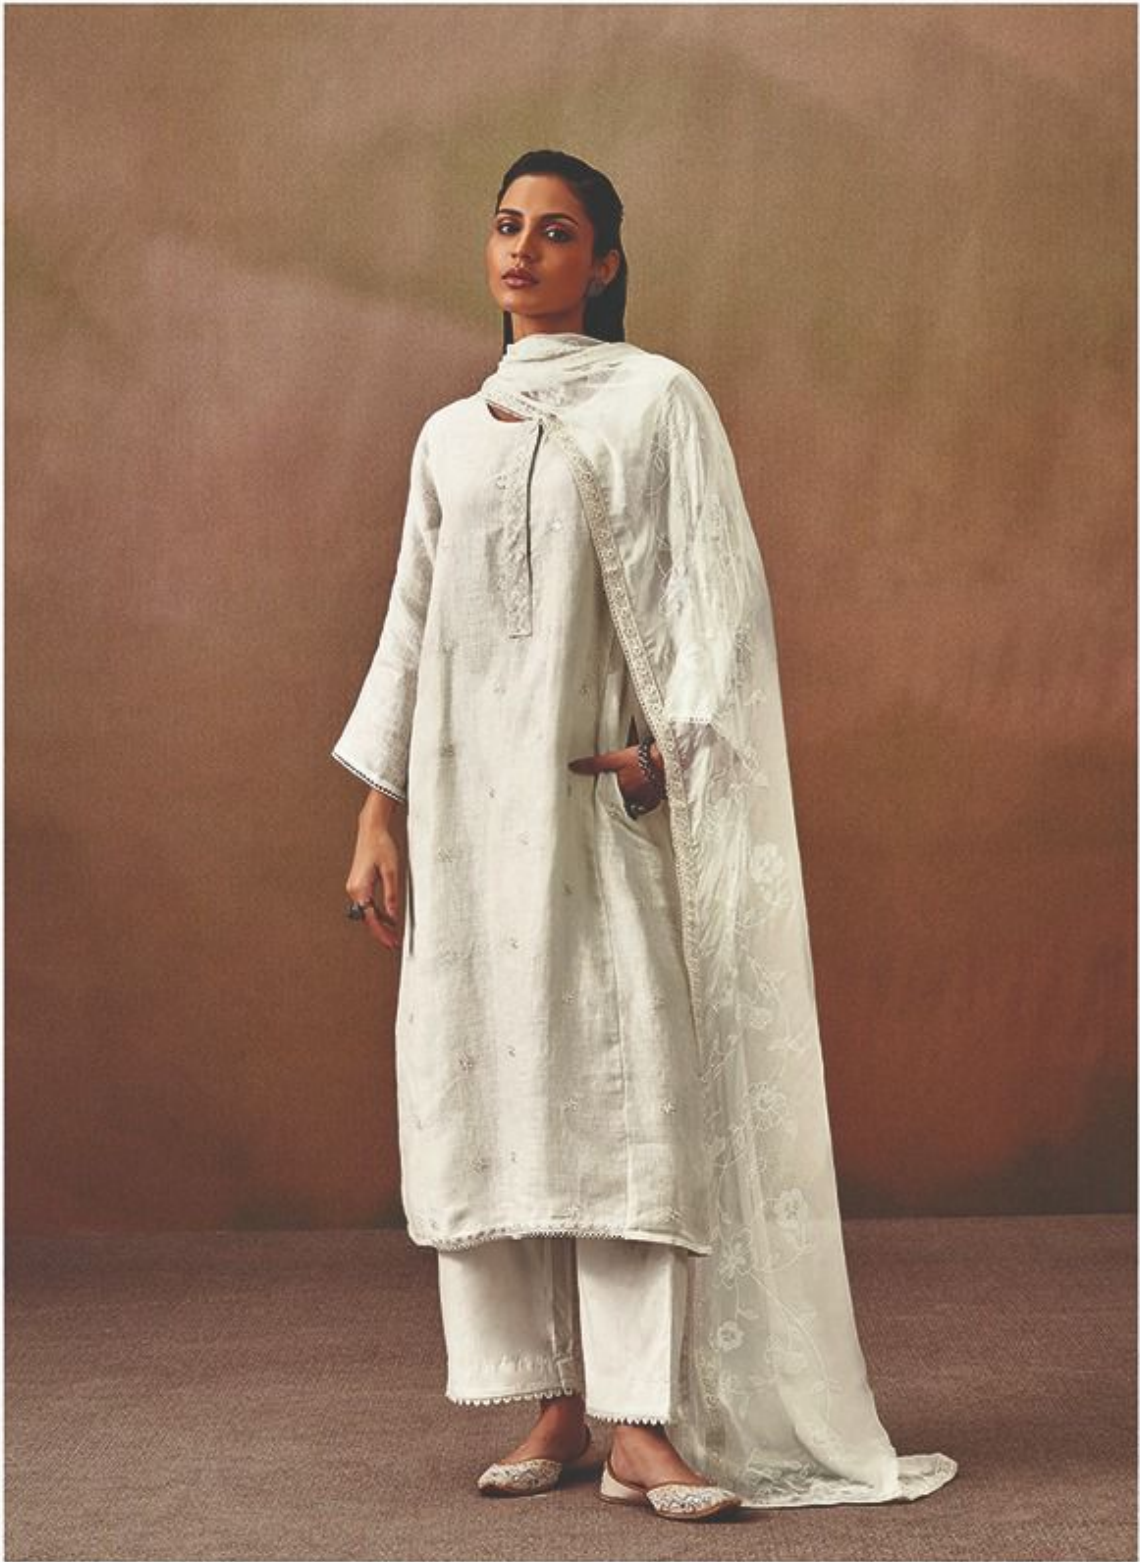

C-1337

C-1342