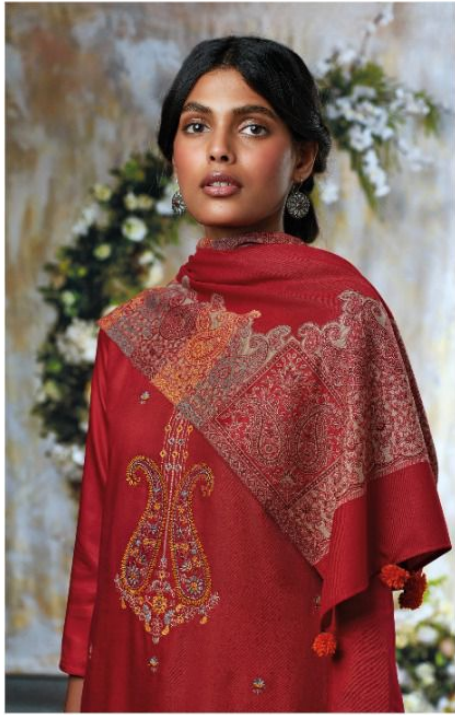

Ganga®

C1228

Ganga®

☼
C1226

Ganga®

❁
C1228

Ganga®

☼
C1224

Ganga®

C1225

PRODUCT NAME	<i>SEPALE</i>
D.NO.	C1223 TO C1228
DESCRIPTION	<p style="text-align: center;">TOP PREMIUM WOOL PASHMINA DOBBY WITH EMBROIDERY</p> <p style="text-align: center;">BOTTOM PREMIUM WOOL PASHMINA PALIN</p> <p style="text-align: center;">DUPATTA PREMIUM WOVEN SHAWL JACQUARD WITH TASSEL</p>
HSN CODE	540754
WHOLESALE PRICE	1675/- EACH + GST (EXTRA)