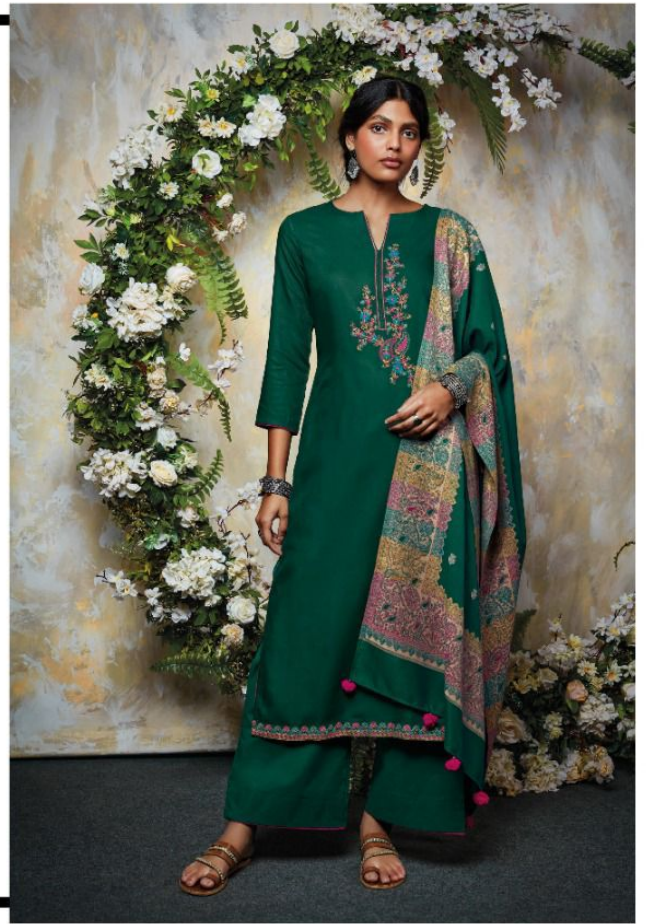

Ganga®

C1228

Ganga®

☼
C1226

Ganga®

❁
C1228

Ganga®

☼
C1224

Ganga®

C1225

PRODUCT NAME	<i>SEPALE</i>
D.NO.	C1223 TO C1228
DESCRIPTION	<p style="text-align: center;">TOP PREMIUM WOOL PASHMINA DOBBY WITH EMBROIDERY</p> <p style="text-align: center;">BOTTOM PREMIUM WOOL PASHMINA PALIN</p> <p style="text-align: center;">DUPATTA PREMIUM WOVEN SHAWL JACQUARD WITH TASSEL</p>
HSN CODE	540754
WHOLESALE PRICE	1675/- EACH + GST (EXTRA)