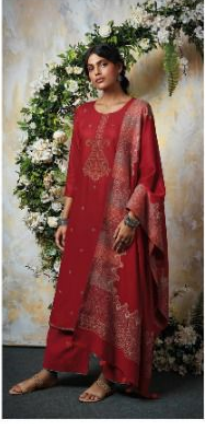

Ganga®

C1228

Ganga®

☼
C1226

Ganga®

❁
C1228

Ganga®

☼
C1224

Ganga®

C1225

PRODUCT NAME	<i>SEPALE</i>
D.NO.	C1223 TO C1228
DESCRIPTION	<p style="text-align: center;">TOP PREMIUM WOOL PASHMINA DOBBY WITH EMBROIDERY</p> <p style="text-align: center;">BOTTOM PREMIUM WOOL PASHMINA PALIN</p> <p style="text-align: center;">DUPATTA PREMIUM WOVEN SHAWL JACQUARD WITH TASSEL</p>
HSN CODE	540754
WHOLESALE PRICE	1675/- EACH + GST (EXTRA)