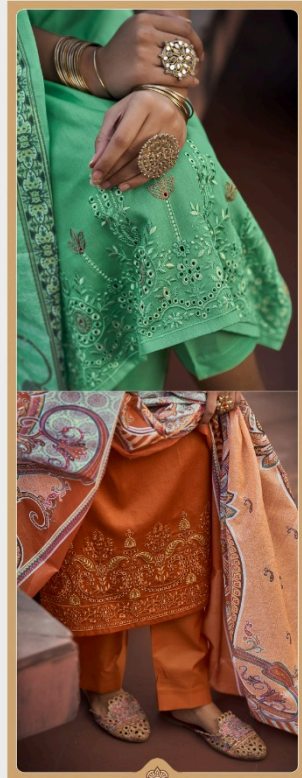

RESPLENDENT BEAUTY