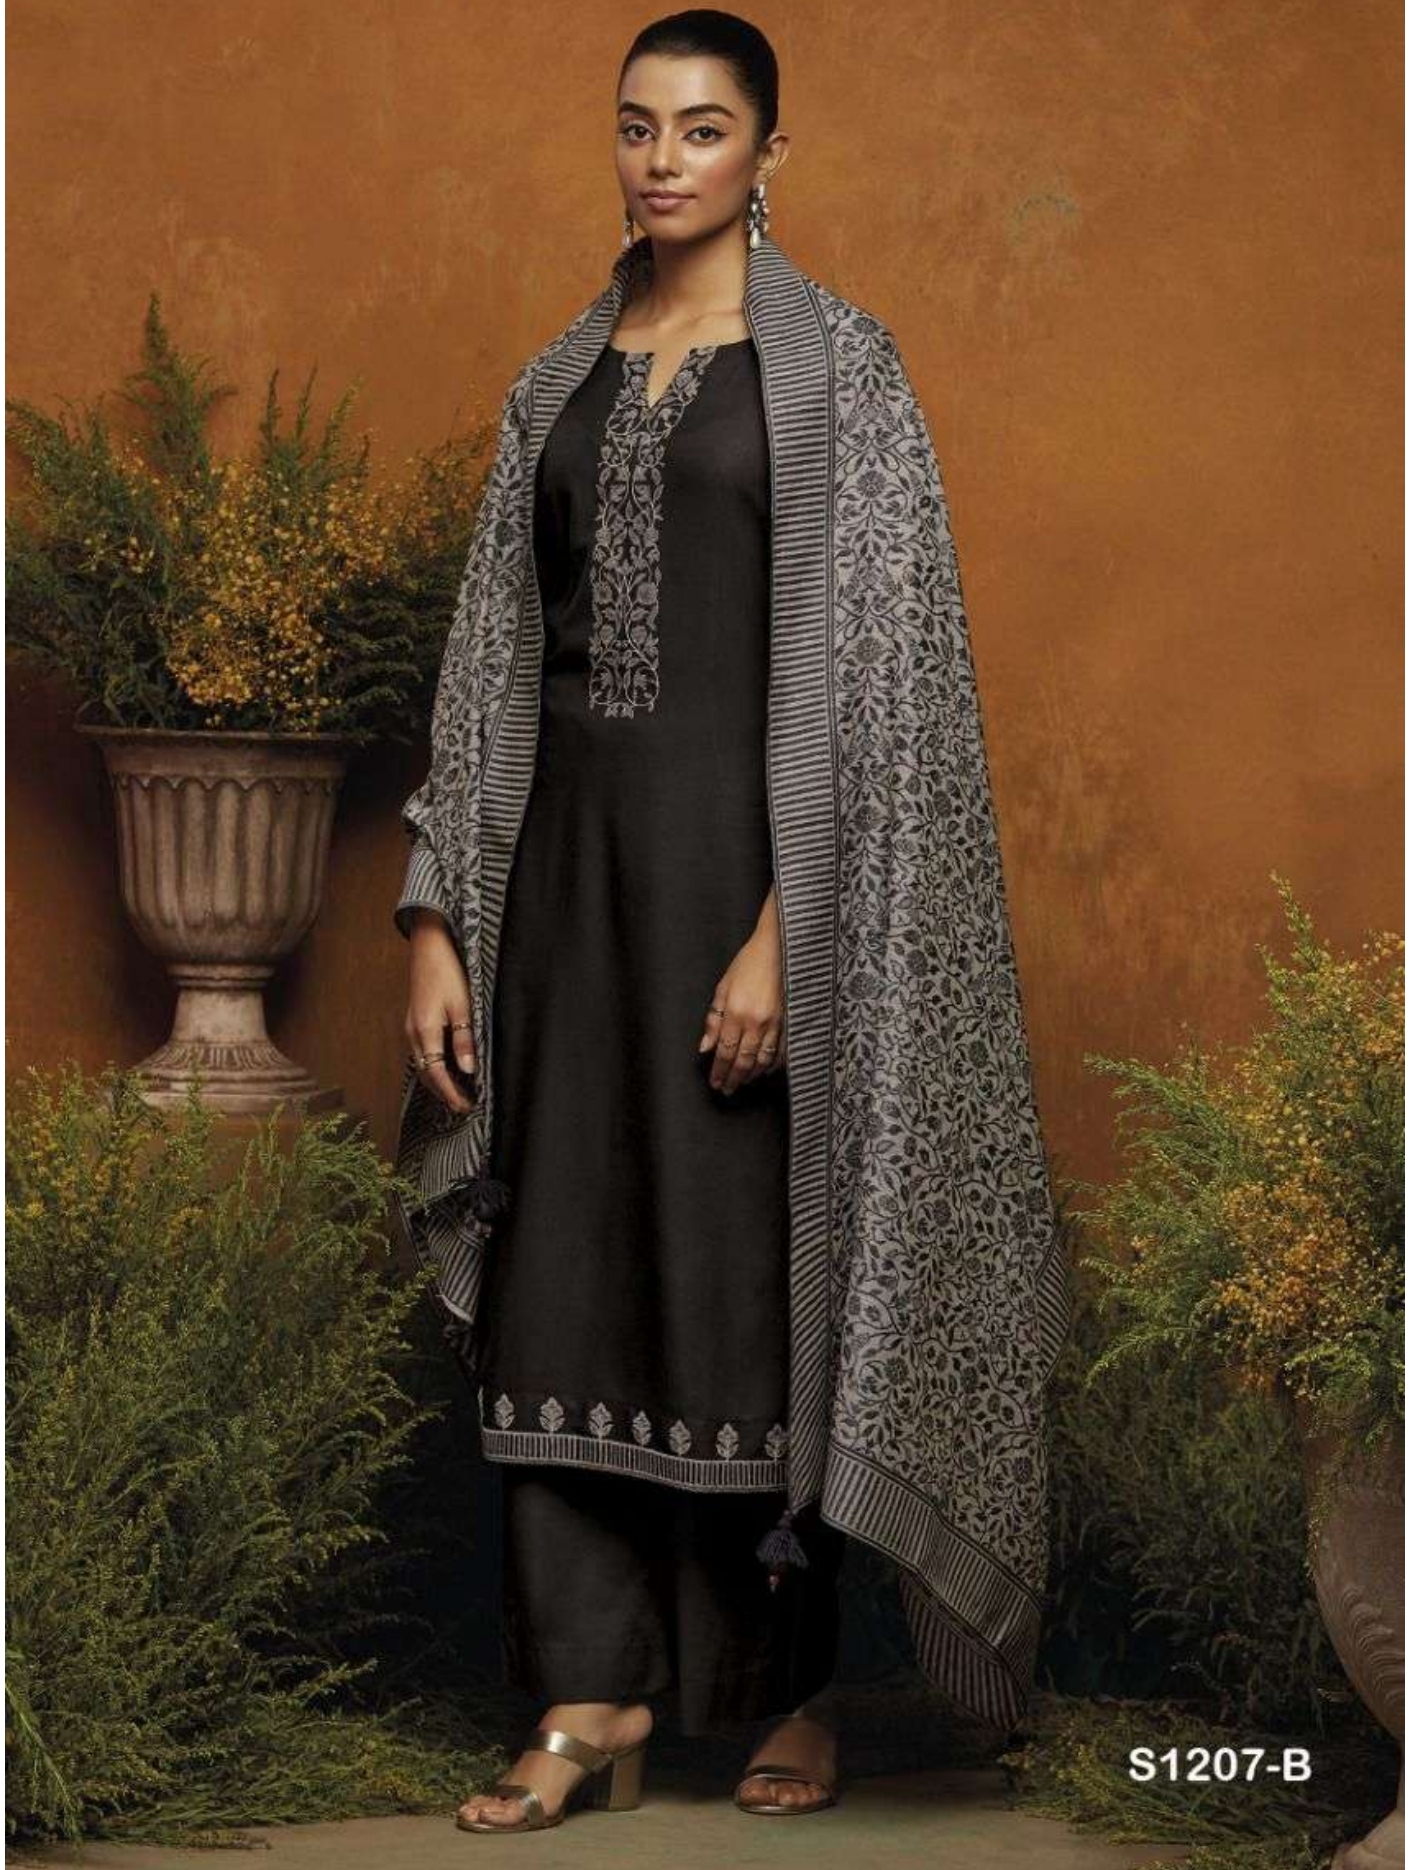

Ganga®

S1207-B

Ganga®

S1207-A

PRODUCT NAME	<b>ARSHIA</b>
D.NO.	S1207
DESCRIPTION	<p><b>TOP</b> PREMIUM WOOL PASHMINA DOBBY SOLID WITH EMBROIDERY</p> <p><b>BOTTOM</b> PREMIUM WOOL PASHMINA PLAIN SOLID</p> <p><b>DUPATTA</b> PREMIUM WOVEN SHAWL JACQUARD WITH TASSEL</p>
HSN CODE	<b>540754</b>
WHOLESALE PRICE	<b>1399/- EACH + GST (EXTRA)</b>