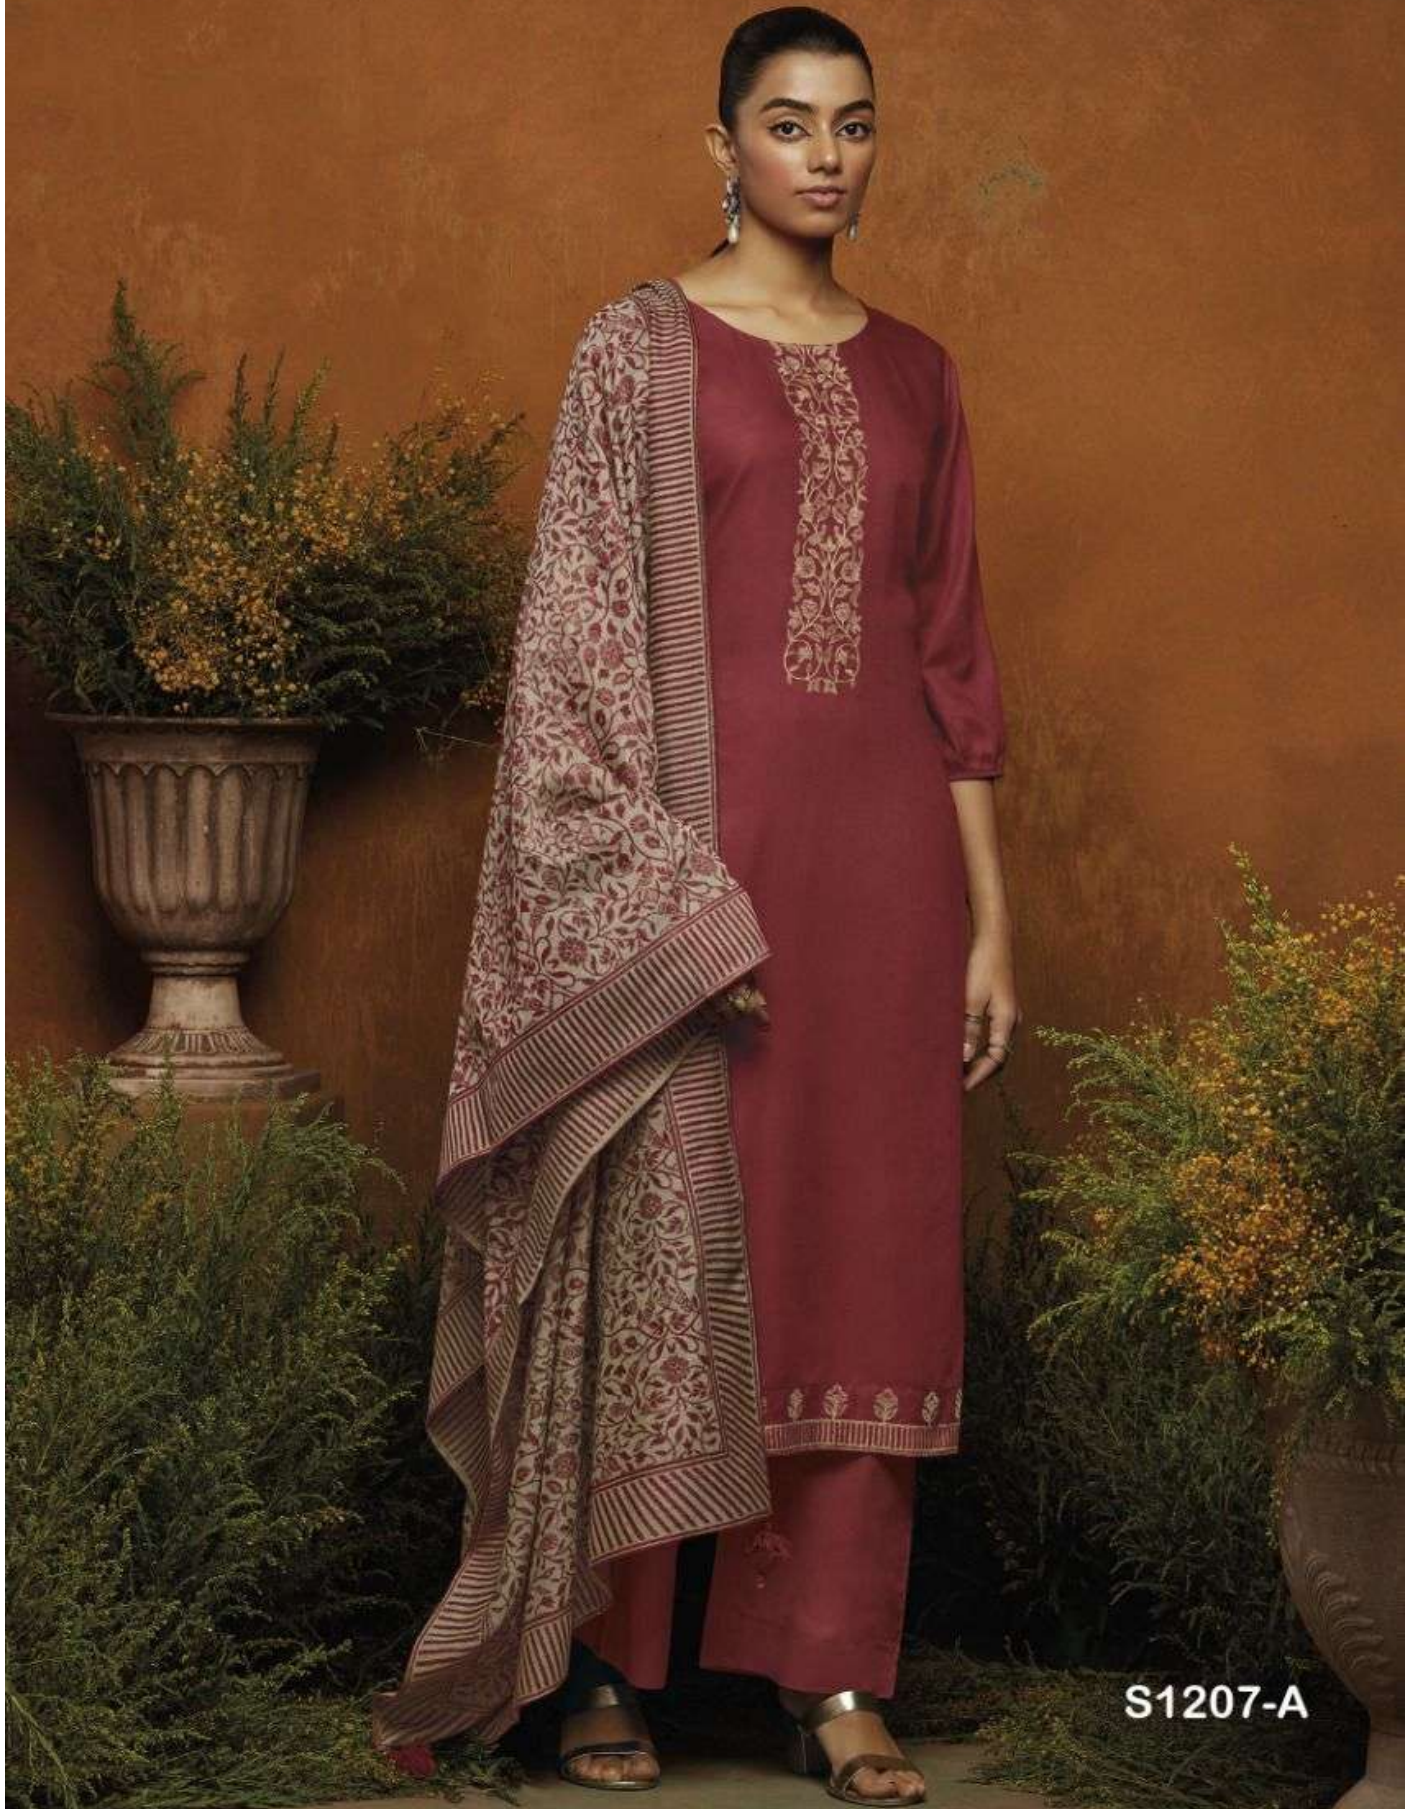

Ganga®

S1207-B

Ganga®

S1207-A

PRODUCT NAME	<b>ARSHIA</b>
D.NO.	S1207
DESCRIPTION	<p><b>TOP</b> PREMIUM WOOL PASHMINA DOBBY SOLID WITH EMBROIDERY</p> <p><b>BOTTOM</b> PREMIUM WOOL PASHMINA PLAIN SOLID</p> <p><b>DUPATTA</b> PREMIUM WOVEN SHAWL JACQUARD WITH TASSEL</p>
HSN CODE	<b>540754</b>
WHOLESALE PRICE	<b>1399/- EACH + GST (EXTRA)</b>