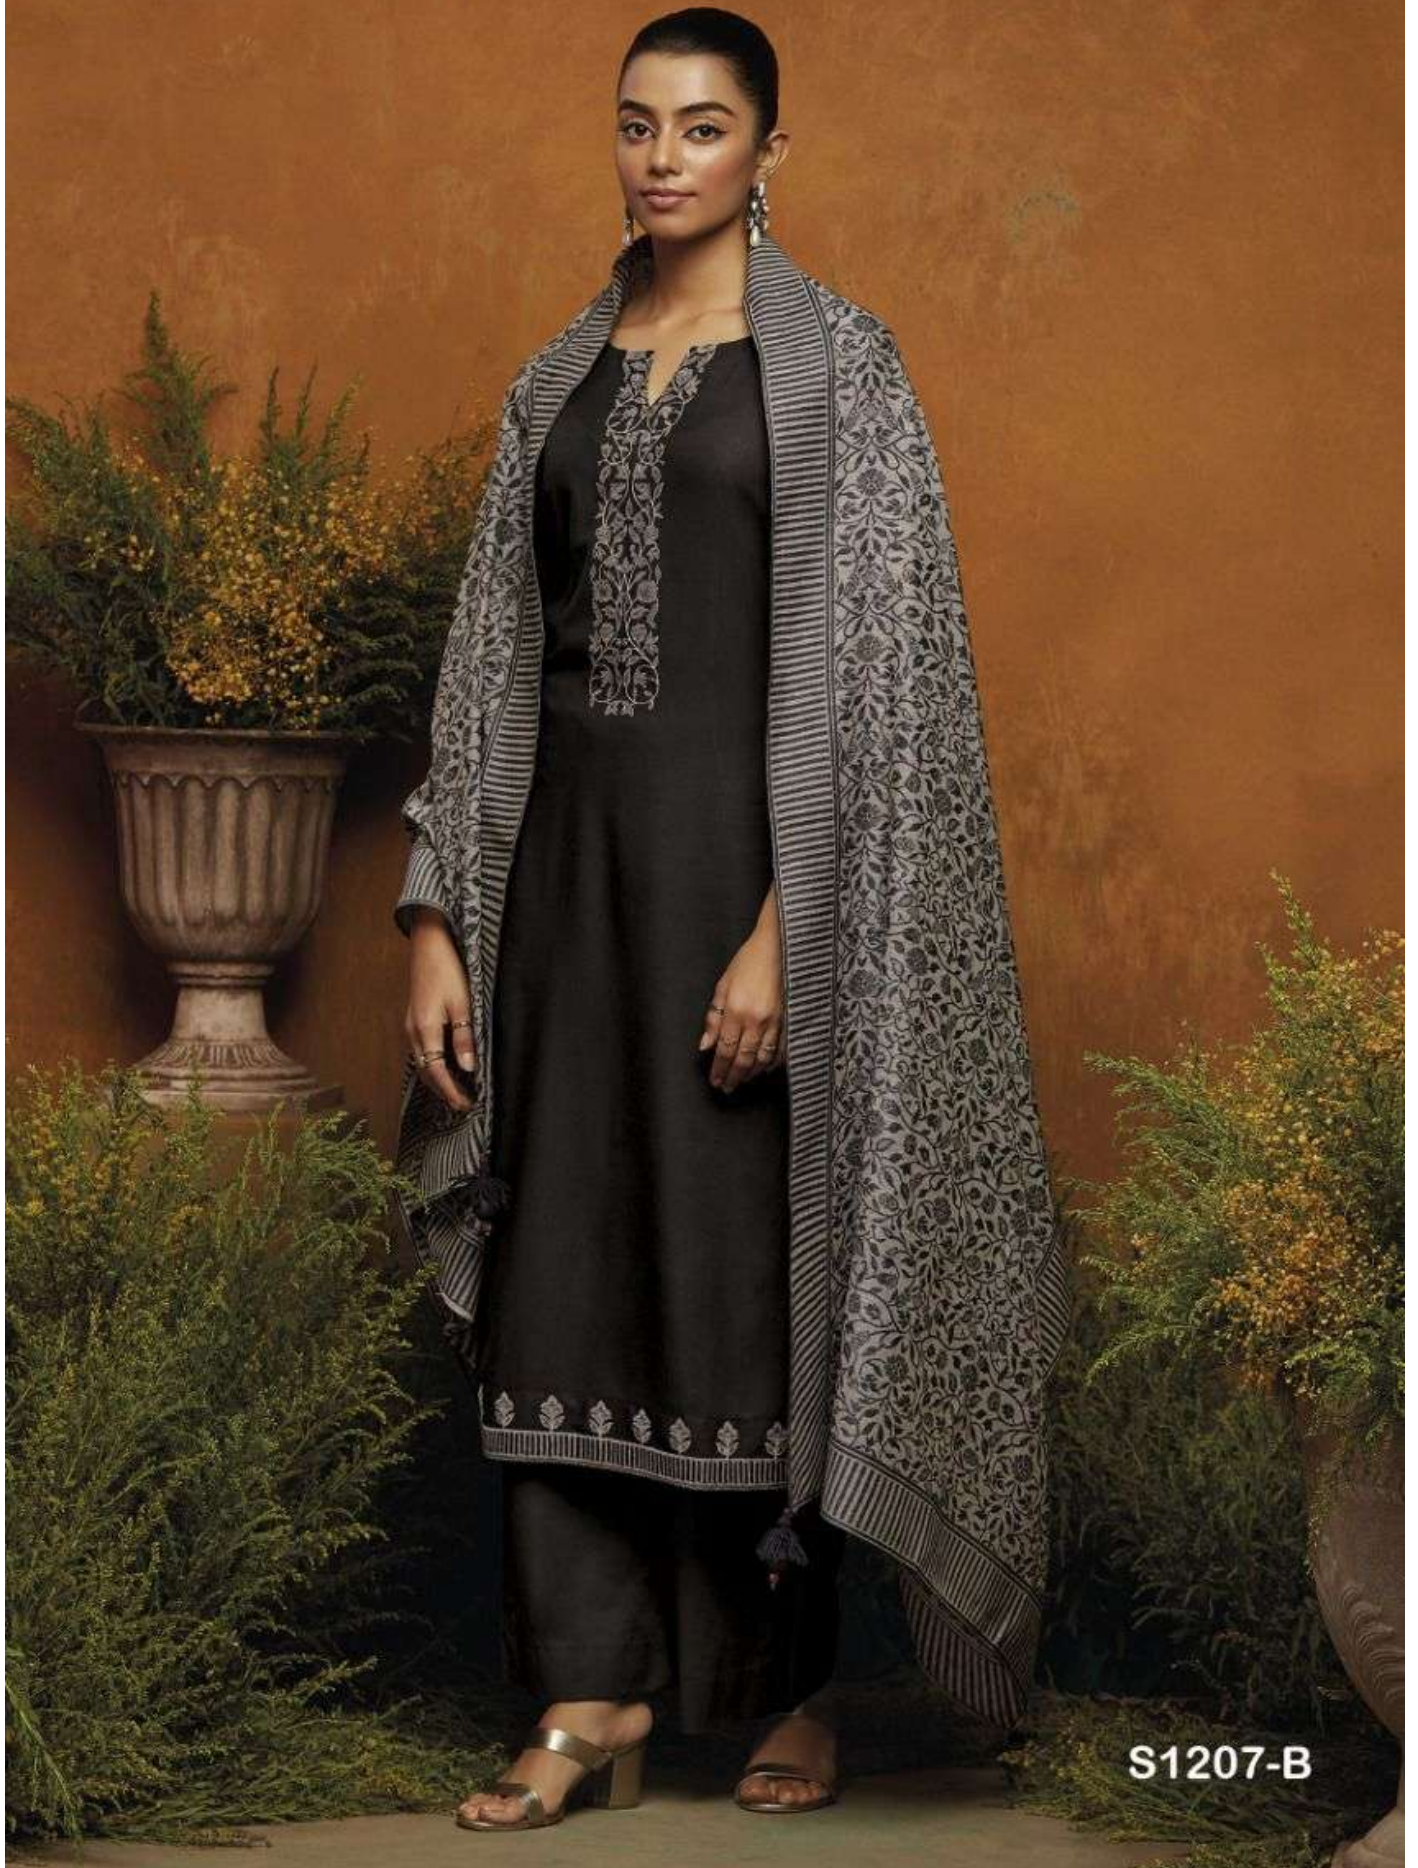

Ganga®

S1207-B

Ganga®

S1207-A

PRODUCT NAME	<b>ARSHIA</b>
D.NO.	S1207
DESCRIPTION	<p><b>TOP</b> PREMIUM WOOL PASHMINA DOBBY SOLID WITH EMBROIDERY</p> <p><b>BOTTOM</b> PREMIUM WOOL PASHMINA PLAIN SOLID</p> <p><b>DUPATTA</b> PREMIUM WOVEN SHAWL JACQUARD WITH TASSEL</p>
HSN CODE	<b>540754</b>
WHOLESALE PRICE	<b>1399/- EACH + GST (EXTRA)</b>