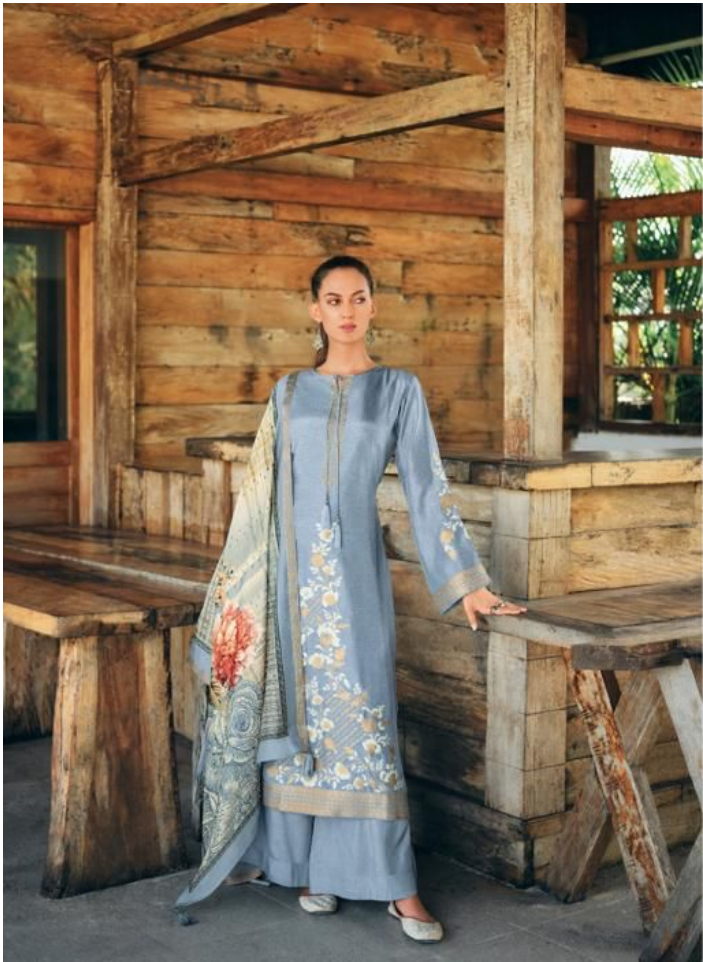

20005

CLASSY

Your confidence makes your look classier!

Wonder

Stuff your eyes with wonder; live every moment!

20006

Confidence

Conquer the universe with your confident smile!

20004

Beauty

Beauty begins the moment you decide to be yourself!

shine

20003

Shine on and add some glitter to stand out from the rest.

ELEGANCE

Style isn't just what you wear; it's about how you live.

20002

Let's
begin the journey
to the top of the
mountain. It's not
about the journey,
it's about the
destination.

TOP
PURE BEMRG RUSSIAN SILK WOVEN
WITH FANCY WORK

BOTTOM
PURE SILK SATIN SOLID

DUPATTA
PURE BEMRG ERIK SILK WITH DIGITAL
PRINT WITH TESSELS