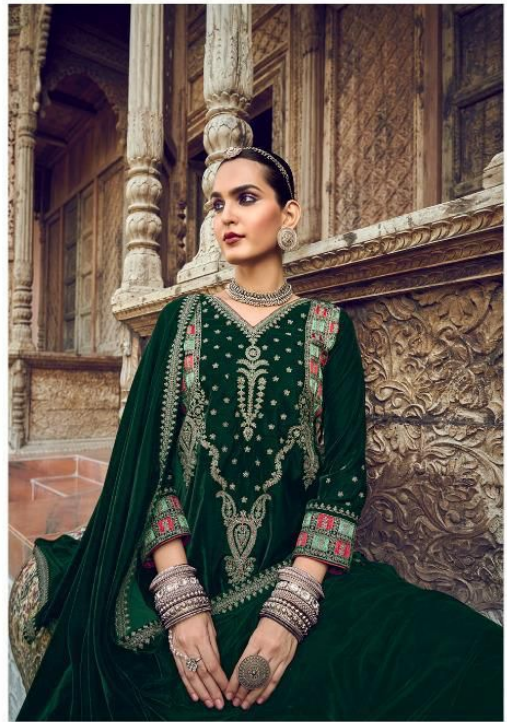

10005

● ● 10001

● ● ● 10003

●●● 10006

GULL JEE

Carnation

DESIGN NO	CATALOG NAME	DESCRIPTION	PRICE
10001	Carnation	TOP Velvet with Embroidery (3.20 mtr) DUPATTA Velvt with Embroidery BOTTOM Viscose Pasma	1699/-
10002	Carnation		1699/-
10003	Carnation		1699/-
10004	Carnation		1699/-
10005	Carnation		1699/-
10006	Carnation		1699/-