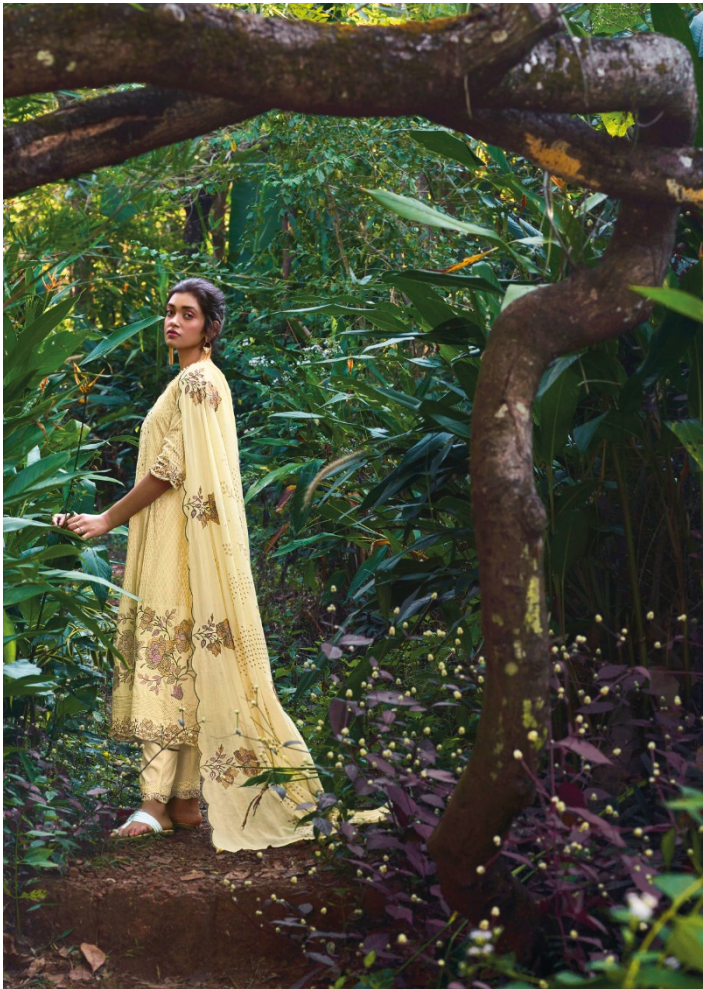

## **TOP**

PURE COTTON BLOCK PRINT WITH FANCY  
EMBROIDERY ON DAMAN AND SLEEVES

---

## **BOTTOM**

PURE COTTON ( SOLID COLOUR )  
WITH EMBROIDERY AND PRINT PATTI

---

## **DUPATTA**

PURE COTTON BLOCK PRINT WITH  
PLACEMENT EMBROIDERY

---

7761

7762

7763

7764

7765