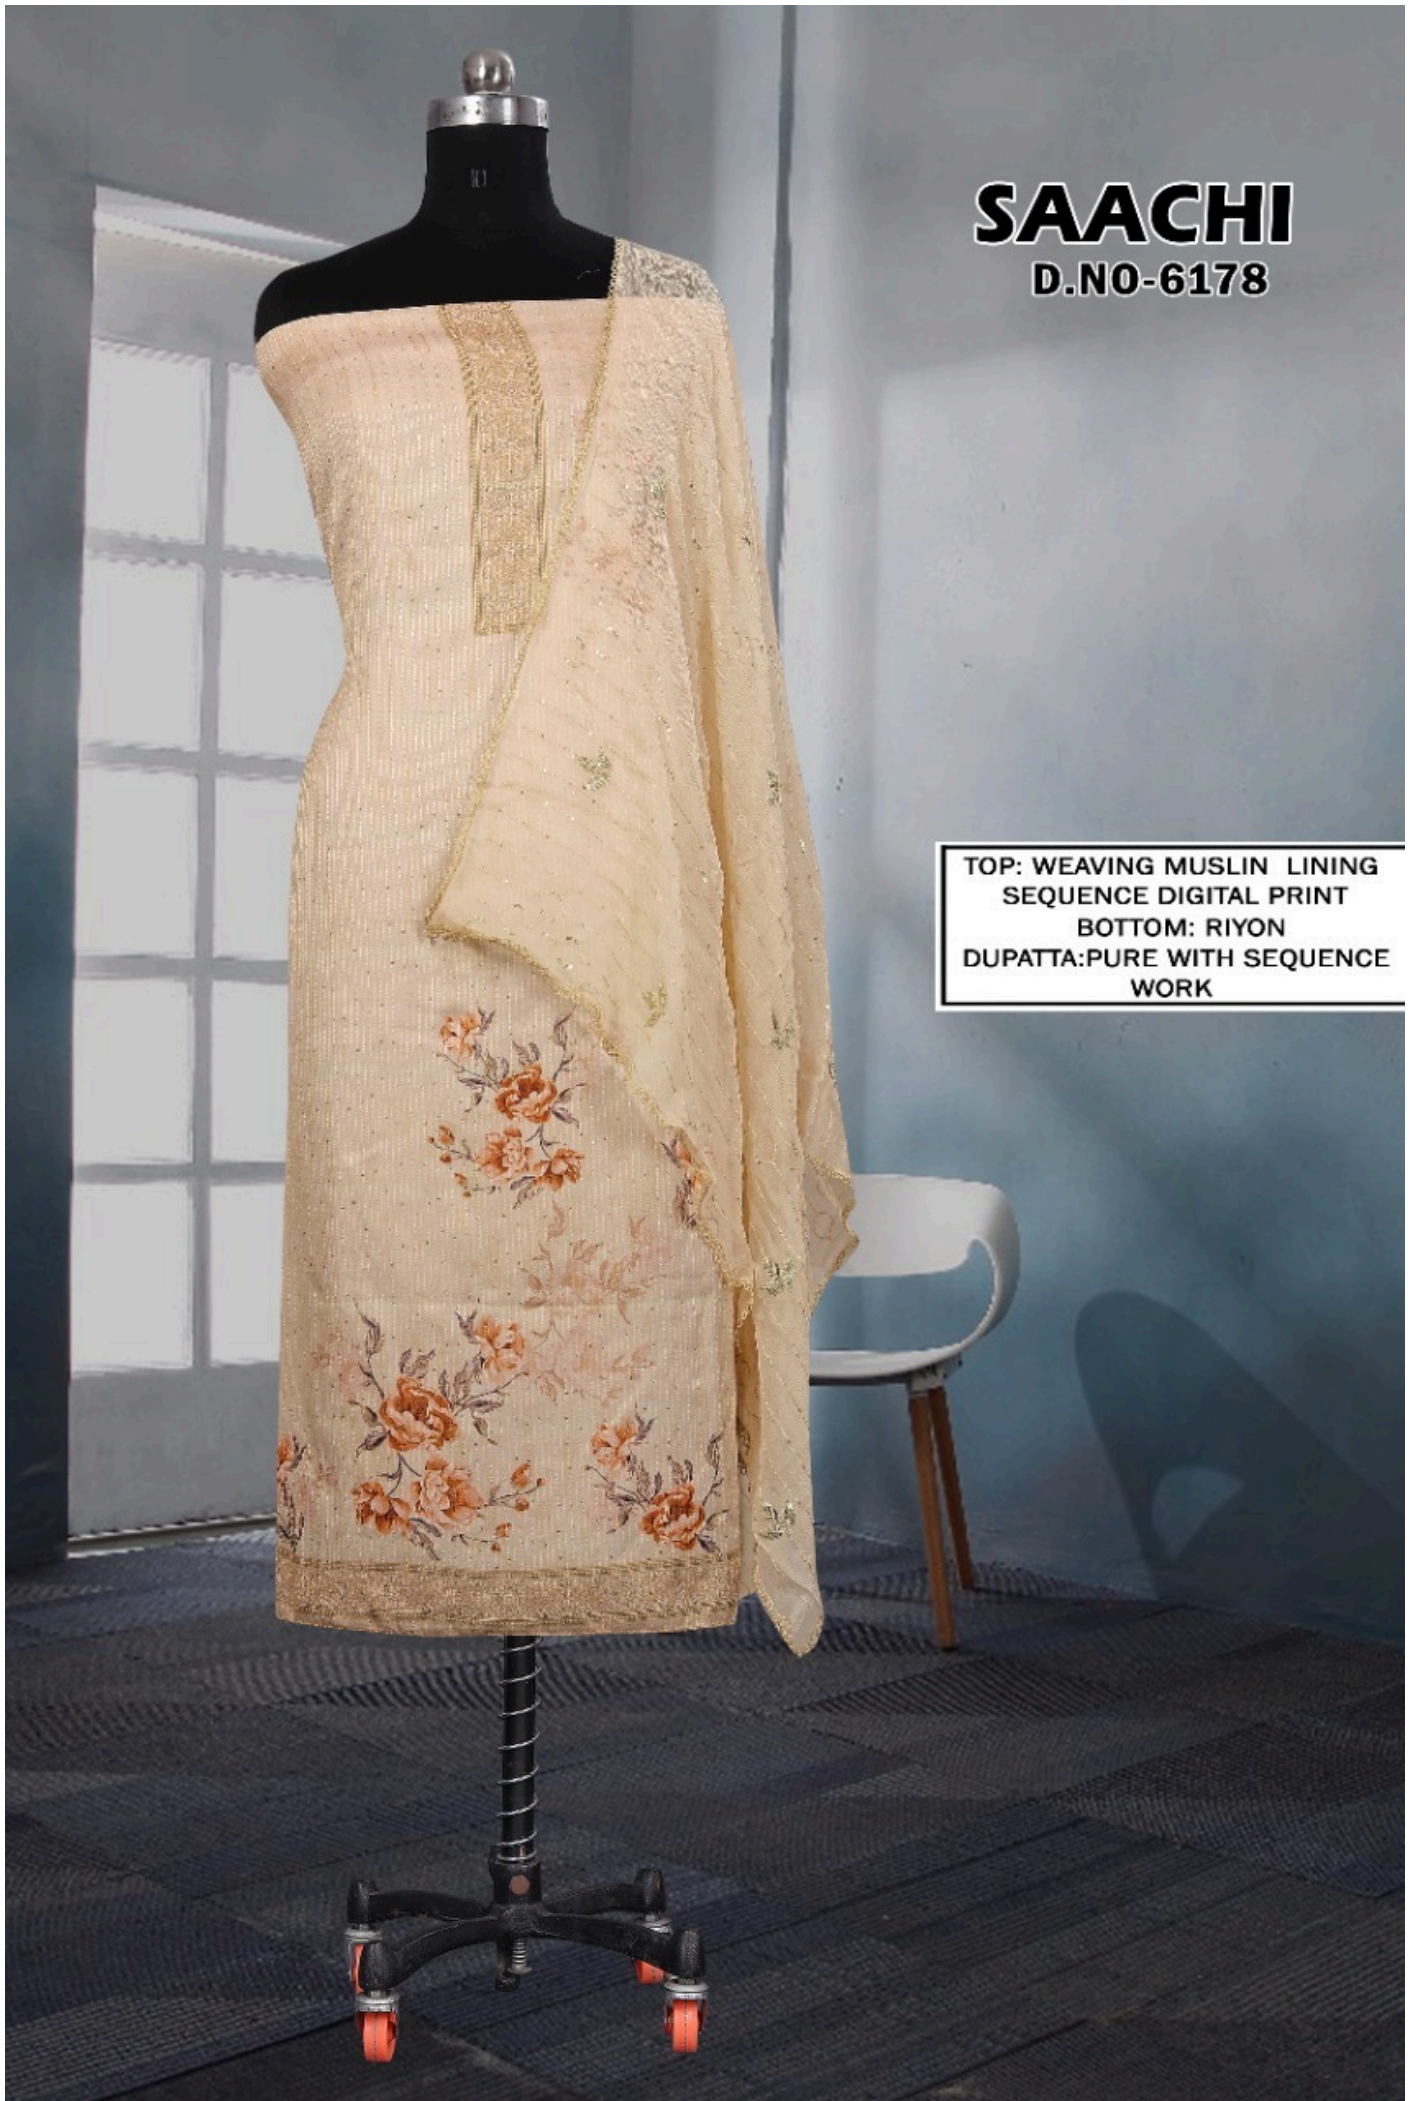

SAACHI

D.NO-6178

TOP: WEAVING MUSLIN LINING
SEQUENCE DIGITAL PRINT
BOTTOM: RIYON
DUPATTA: PURE WITH SEQUENCE
WORK