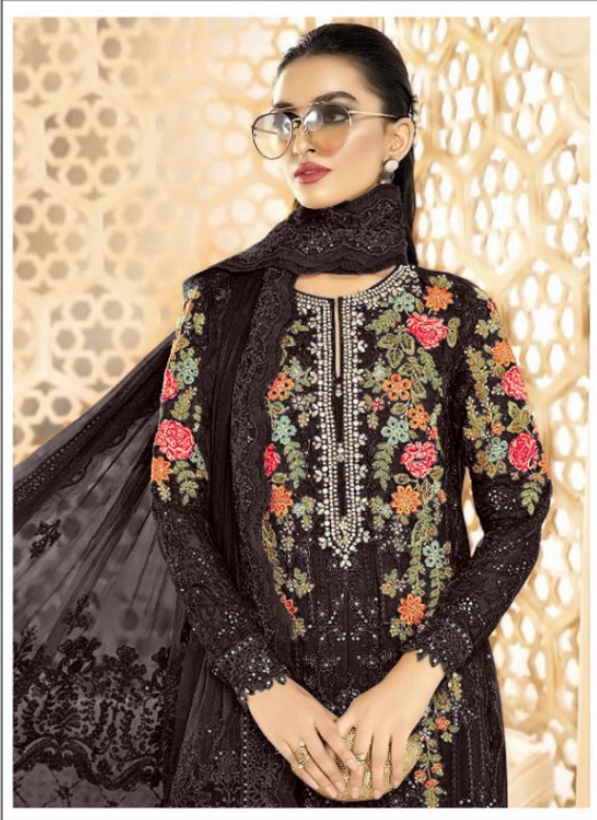

Motifz
FASHION FORWARD

D.no-256-F

**TOP- FOX JORJET EMROIDERY
WITH KHATLI WORK**

BOTTOM- SANTOON

DUPATTA- NET WITH EMROIDERY

Motifz
FASHION FORWARD

D.no-256-G

Motifz
FASHION FORWARD

D.no-256-E

**TOP- FOX JORJET EMROIDERY
WITH KHATLI WORK**

BOTTOM- SANTOON

DUPATTA- NET WITH EMROIDERY

Motifz
FASHION FORWARD

D.no-256-H

**TOP- FOX JORJET EMROIDERY
WITH KHATLI WORK**

BOTTOM- SANTOON