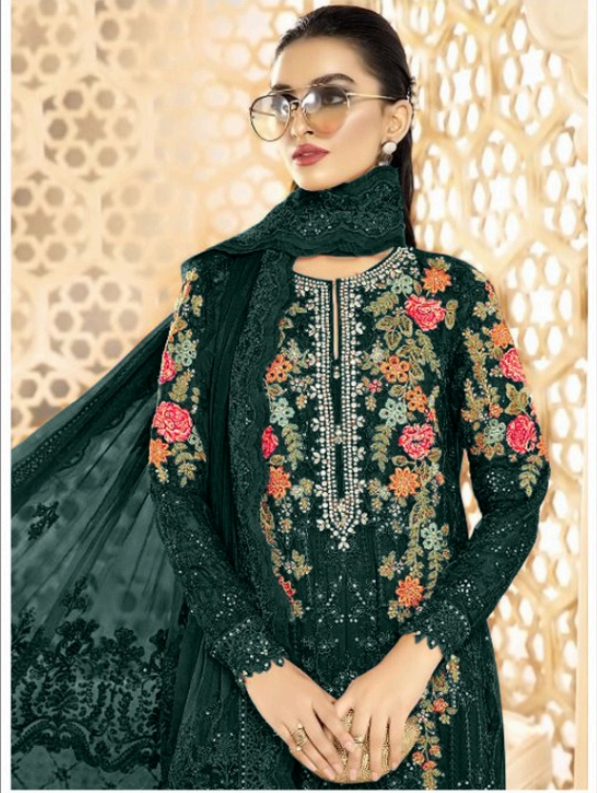

Motifz
FASHION FORWARD

D.no-256-F

**TOP- FOX JORJET EMROIDERY
WITH KHATLI WORK**

BOTTOM- SANTOON

DUPATTA- NET WITH EMROIDERY

Motifz
FASHION FORWARD

D.no-256-G

Motifz
FASHION FORWARD

D.no-256-E

**TOP- FOX JORJET EMROIDERY
WITH KHATLI WORK**

BOTTOM- SANTOON

DUPATTA- NET WITH EMROIDERY

Motifz
FASHION FORWARD

D.no-256-H

**TOP- FOX JORJET EMROIDERY
WITH KHATLI WORK**

BOTTOM- SANTOON