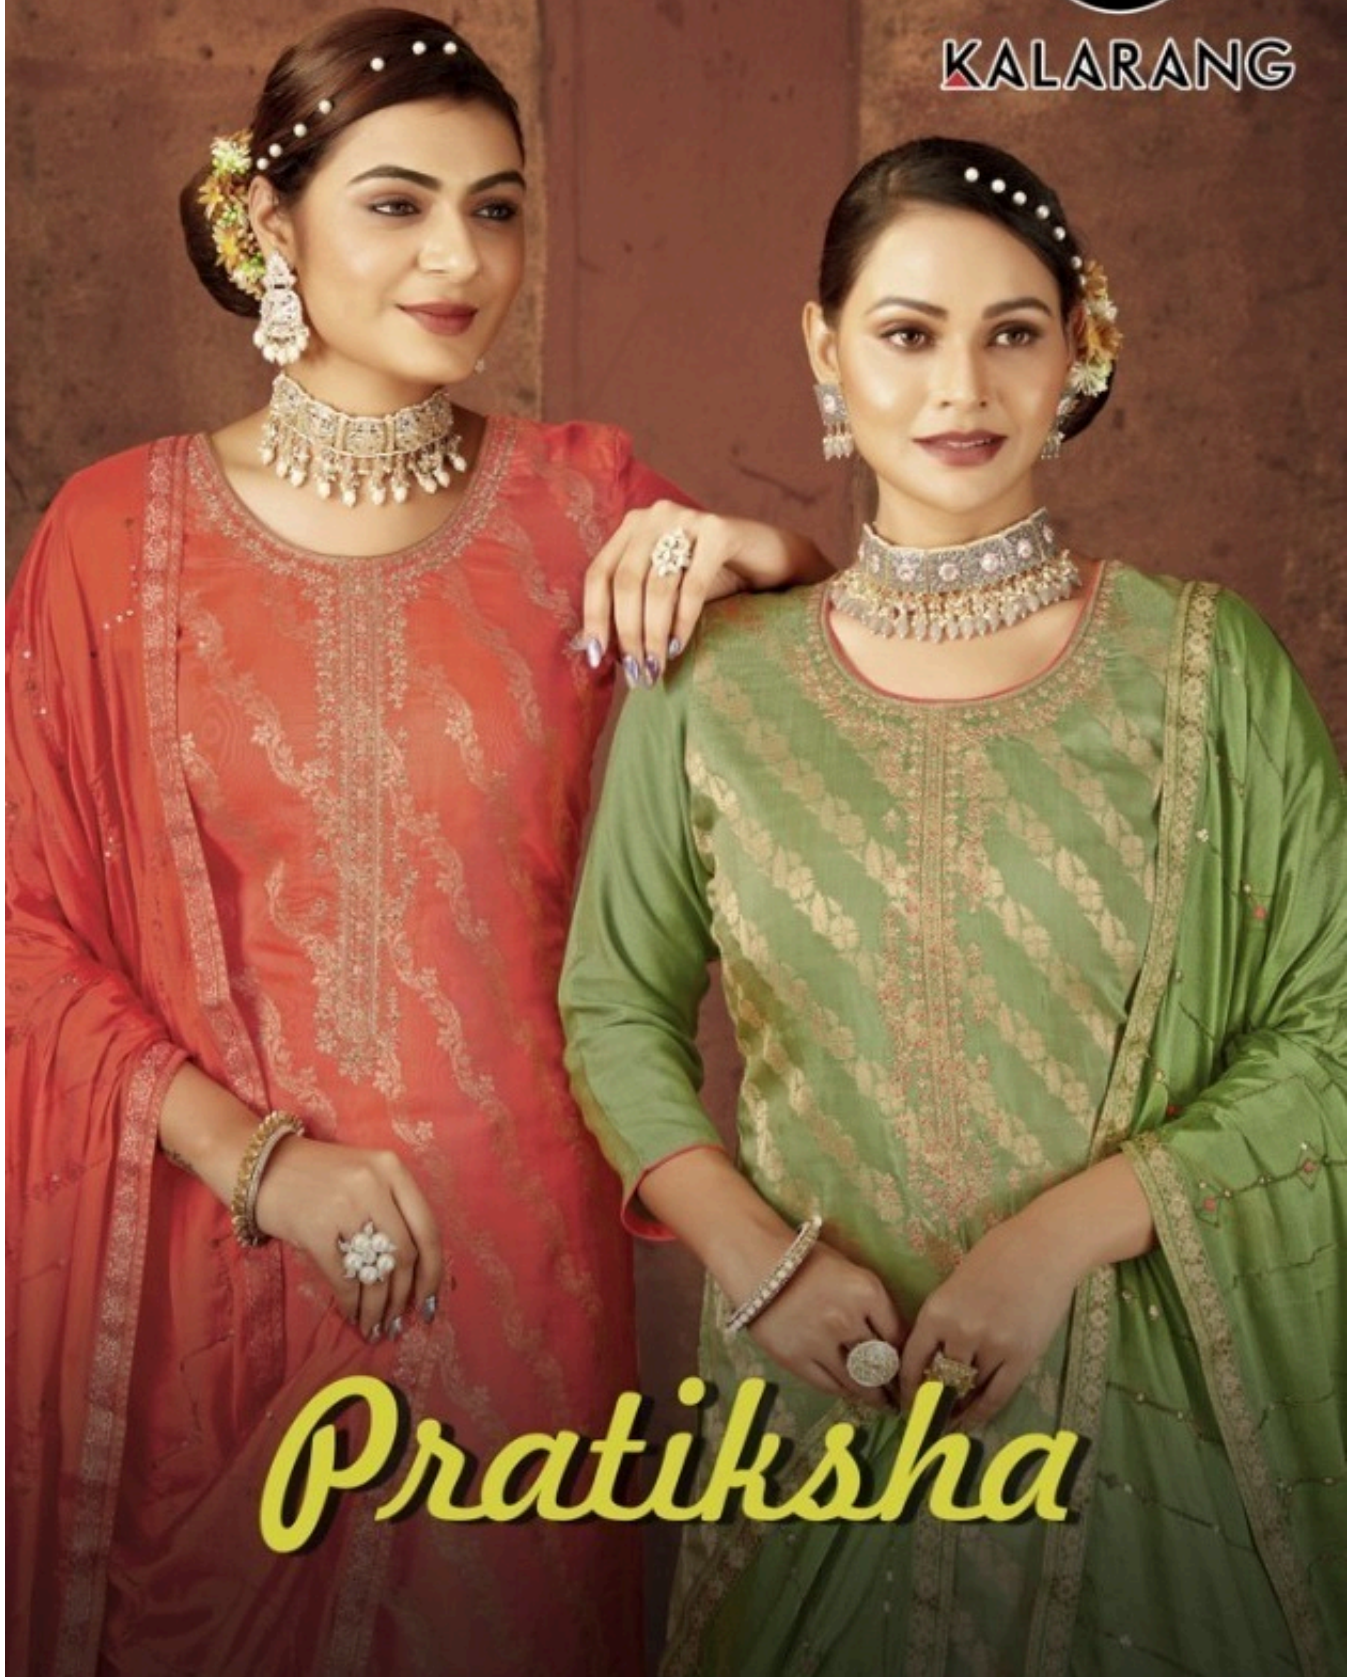

KALARANG

GODDESS

|| GET A STEP AHEAD WITH TATHASTU ||

10051

KALARANG

DRAPE

|| YOU ARE WHAT YOU WEAR ||

10056

KALARANG

VALOUR
LET YOUR WEARS SPEAK
FOSS

10051

10052

10053

10054

10055

10056

KALARANG

- **TOP** - PURE MUSLIN DOLA JEQUARD WITH WORK
- **BOTTOM** - PARAMPARA SILK
- **DUPATTA** - CHINON WITH HEAVY WORK
- **DESIGNS** - 06

CATALOGUE :- *Pratiksha*

RATE :- 995/-

KALARANG

Pratiksha