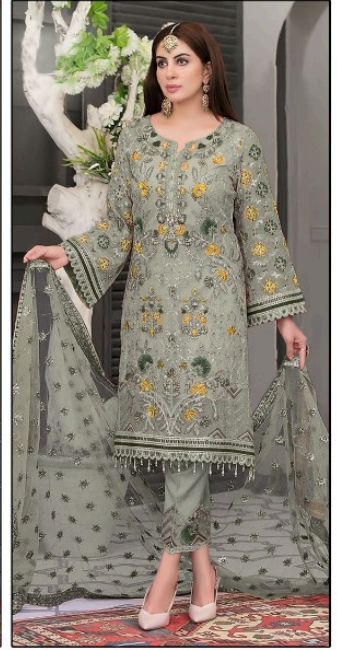

**Motifz**  
FASHION FORWARD

D.no-263-E

**TOP- JORJET WITH EMROIDERY**

**BOTTOM- SANTOON**

**DUPATTA- NET WITH EMROIDERY**

**Motifz**  
FASHION FORWARD

D.no-263-A

**TOP- JORJET WITH EMROIDERY**

**BOTTOM- SANTOON**

**DUPATTA- NET WITH EMROIDERY**

**Motifz**  
FASHION FORWARD

D.no-263-D

**TOP- JORJET WITH EMROIDERY**

**BOTTOM- SANTOON**

**DUPATTA- NET WITH EMROIDERY**

TOP :- Jorjet With Embroidery  
BOTTOM :- Santoon  
DUPATTA :- Net With Embroidery

D.no-263-A

D.no-263-E

D.no-263-F

D.no-263-D

**Motifz**<sup>®</sup>  
FASHION FORWARD

**D.no-263-A**