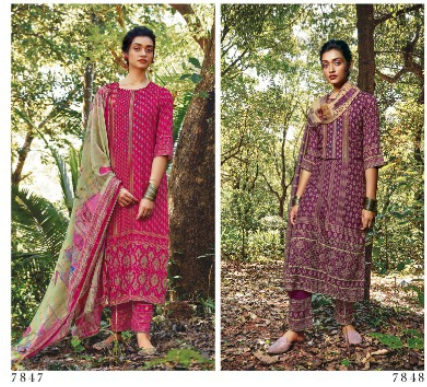

VARA
Jai Ujari