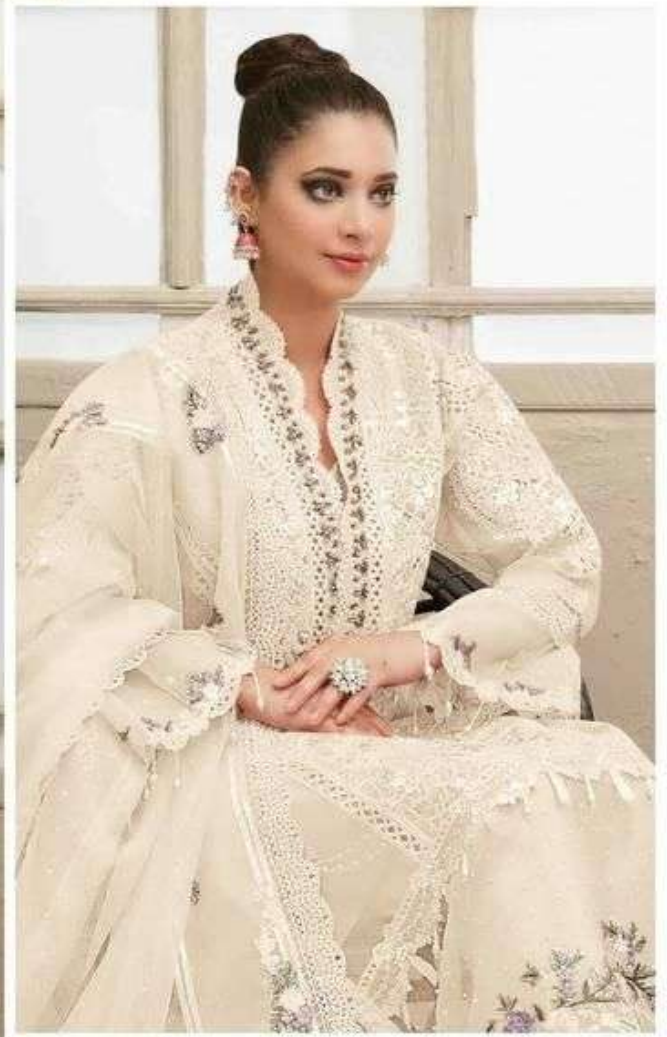

**ALK**<sup>TM</sup>

Tawakkal Vol-2  
COLOURS

**AL KHUSHBU**

**ALK -3028-A**

**TOP**

Butterfly net with  
Heavy Embroidery

**BOTTOM-INNER**

Santoon

**ALK**<sup>TM</sup>

Tawakkal Vol-2  
COLOURS

**AL KHUSHBU**  
ALK -3028-C

**TOP**

Butterfly net with  
Heavy Embroidery

**BOTTOM-INNER**

Santoon

**DUPATTA**

Butterfly net  
Heavy Embroidery

**ALK**  
Tawakkal Vol.2  
COLOURS

**AL KHUSHBU**  
ALK-3028-C

TOP  
Butterfly net with  
Heavy Embroidery

BOTTOM-INNER  
Santoon

DUPATTA  
Butterfly net  
Heavy Embroidery

**ALK**<sup>TM</sup>

Tawakkal Vol-2  
COLOURS

**AL KHUSHBU**  
ALK -3028-D

**TOP**

Butterfly net with  
Heavy Embroidery

**BOTTOM-INNER**

Santoon

**DUPATTA**