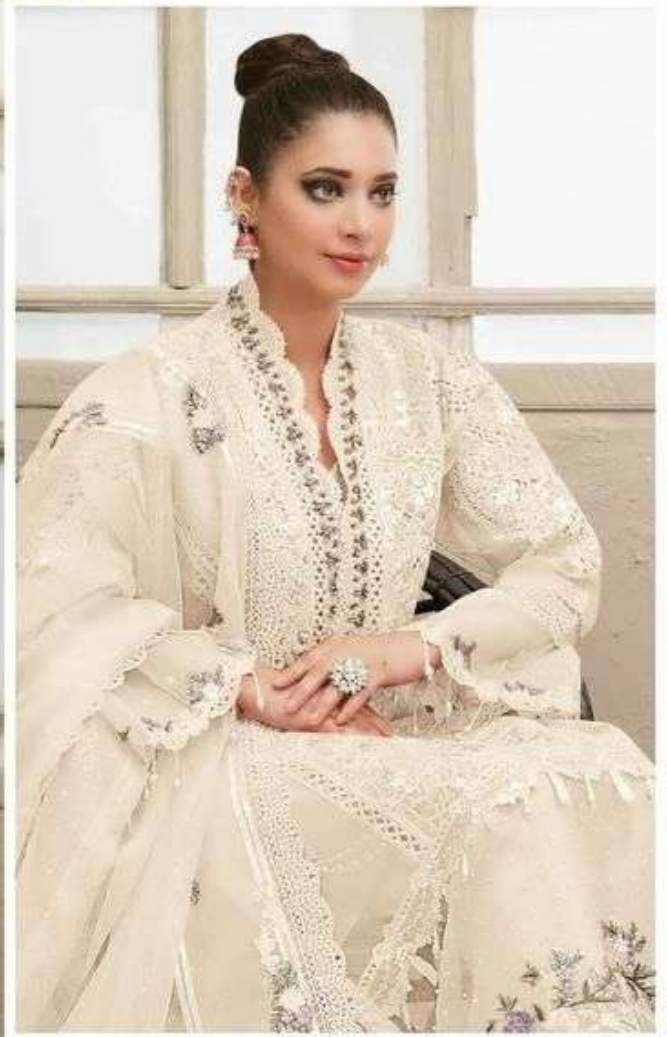

**ALK**<sup>TM</sup>

Tawakkal Vol-2  
COLOURS

**AL KHUSHBU**

**ALK -3028-A**

**TOP**

Butterfly net with  
Heavy Embroidery

**BOTTOM-INNER**

Santoon

Tawakkal Vol-2  
COLOURS

**AL KHUSHBU**  
ALK -3028-C

**TOP**

Butterfly net with  
Heavy Embroidery

**BOTTOM-INNER**

Santoon

**DUPATTA**

Butterfly net  
Heavy Embroidery

**ALK**  
Tawakkal Vol.2  
COLOURS

**AL KHUSHBU**  
ALK-3028-C

TOP  
Butterfly net with  
Heavy Embroidery

BOTTOM-INNER  
Santoon

DUPATTA  
Butterfly net  
Heavy Embroidery

**ALK**<sup>TM</sup>

Tawakkal Vol-2  
COLOURS