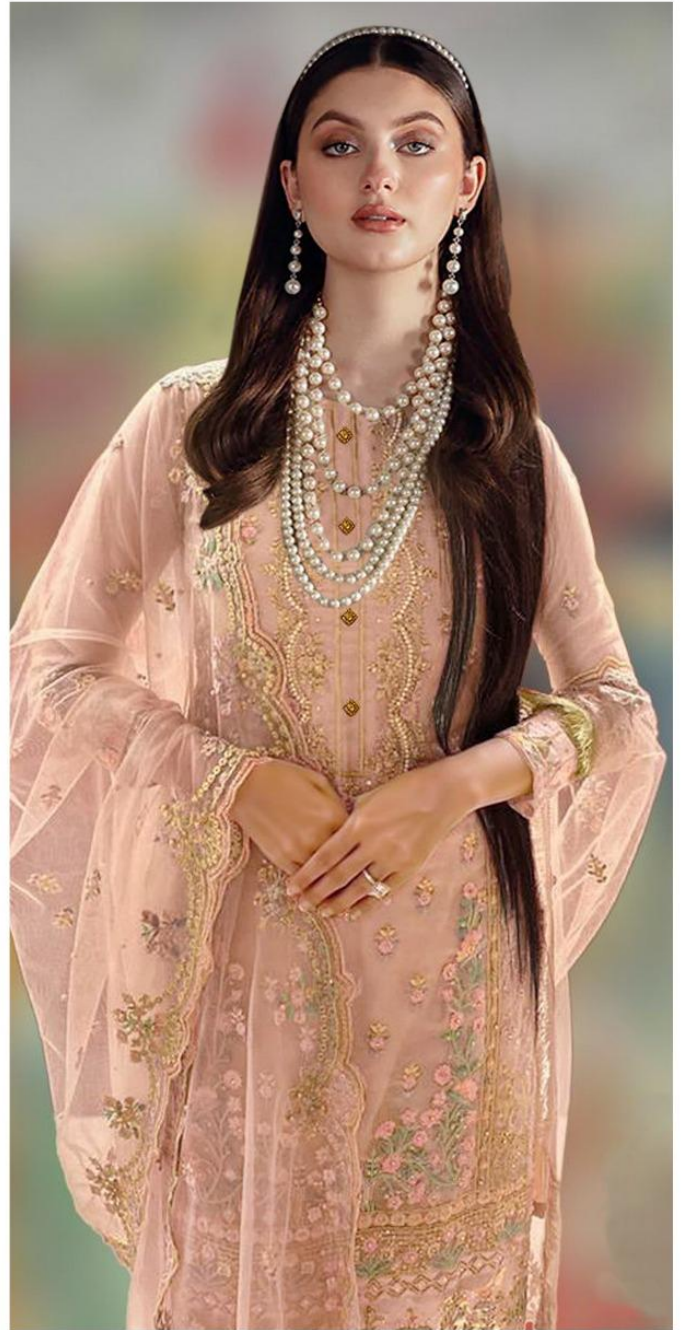

CODE: D-297 A

DEEPSY
suits

READY MADE
COLLECTION
SIZE:- XL

Care Instructions

- > Dry clean recommended
- > Do not use any type of bleach or stain removing chemicals.
- > Do not overexpose damp fabrics to strong sunlight.
- > Iron at moderate temperature.