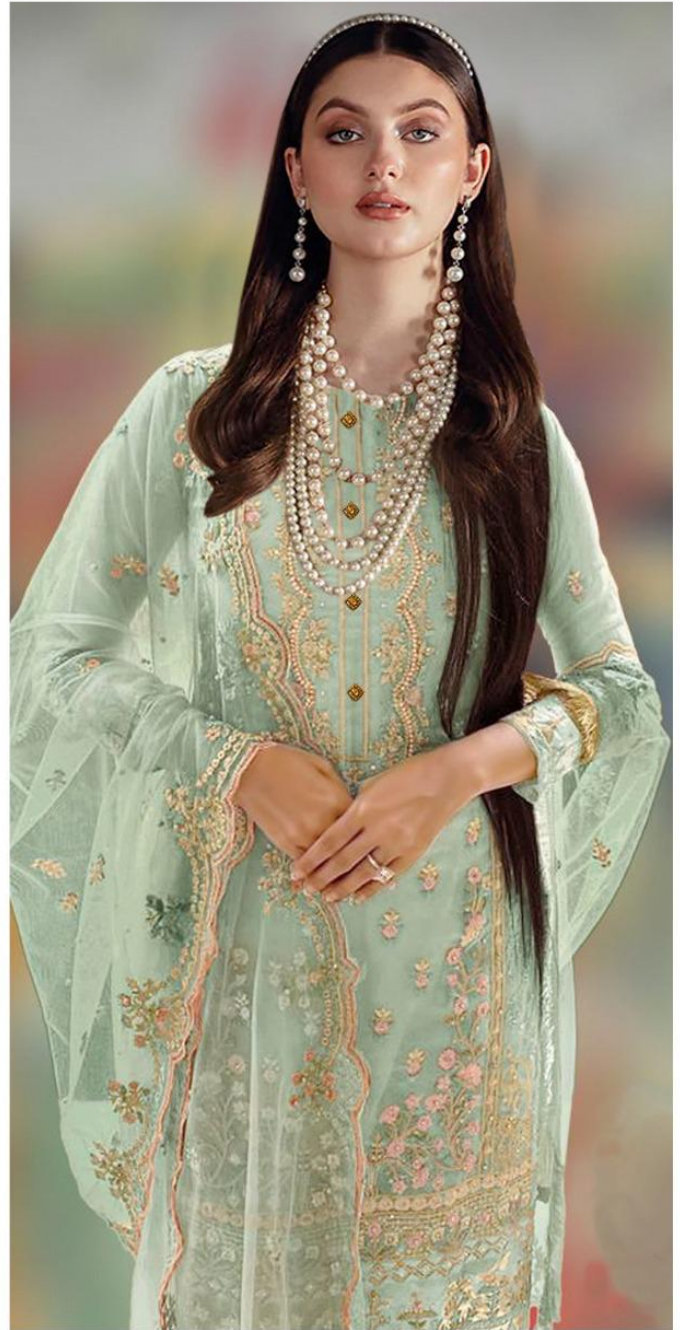

DEEPSY

suits

CODE: D-297 B

DEEPSY
suits

READY MADE
COLLECTION
SIZE:- XL

Care Instructions

- >Dry clean recommended
- >Do not use anytype of bleach or stain removing chemicals.
- >Do not overexpose damp fabrics to strong sunlight.
- >Iron at moderate temperature.