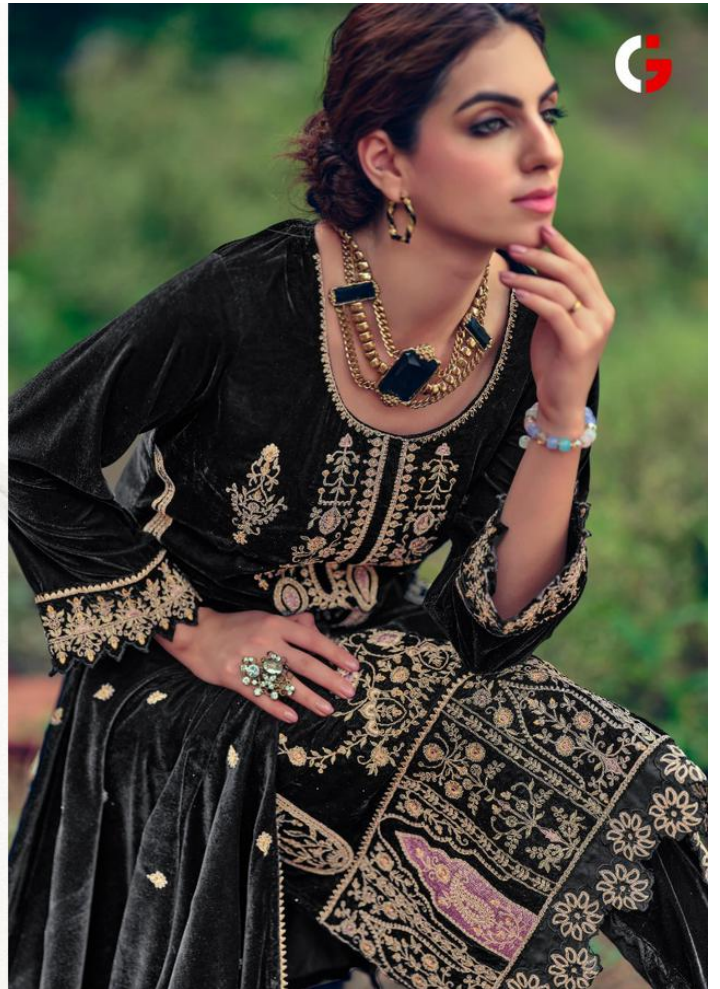

GULL JEE

Maria.B

14001

In a world full of trends, remain a classic

14002

Create your own fashion statement, be unique

Dress to impress yourself, no one else.

14003

Dress to impress yourself, no one else.

14004

In a world full of trends, remain a classic

14005

Life's too short to wear boring clothes

14005

14006

DESIGN NO.	PRICE	
14001	1899/-	:TOP: VELEV T WITH EMBROIDERY
14002	1899/-	
14003	1899/-	:BOTTAM: VELEV T WITH EMBROIDERY
10004	1899/-	
14005	1899/-	:DUPATTA: VELVET WITH EMBROIDERY
14006	1899/-	
Total Pieces: 6		Total Amount: 11394/-+GST