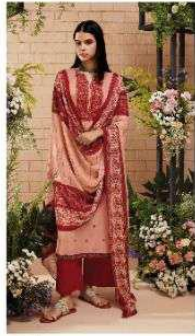

Ganga C1169

Gangotri CLUB

Ganga / C1159

Ganga / C1157

Ganga / 11161

Ganga CT162

PRODUCT NAME	<b>SARANG</b>
D.NO.	C1157 TO C1162
DESCRIPTION	<p><b>TOP</b> PREMIUM MODAL SATIN PRINTED WITH EMBROIDERY &amp; HAND WORK</p> <p><b>BOTTOM</b> PREMIUM COTTON SATIN SOLID</p> <p><b>DUPATTA</b> FINEST CHINNON CHIFFON PRINTED</p>
HSN CODE	<b>540834</b>
WHOLESALE PRICE	<b>1995/- EACH+GST(EXTRA)</b>

C1157

C1158

C1161

C1162

C1159

C1160

Ganga®

Ganga