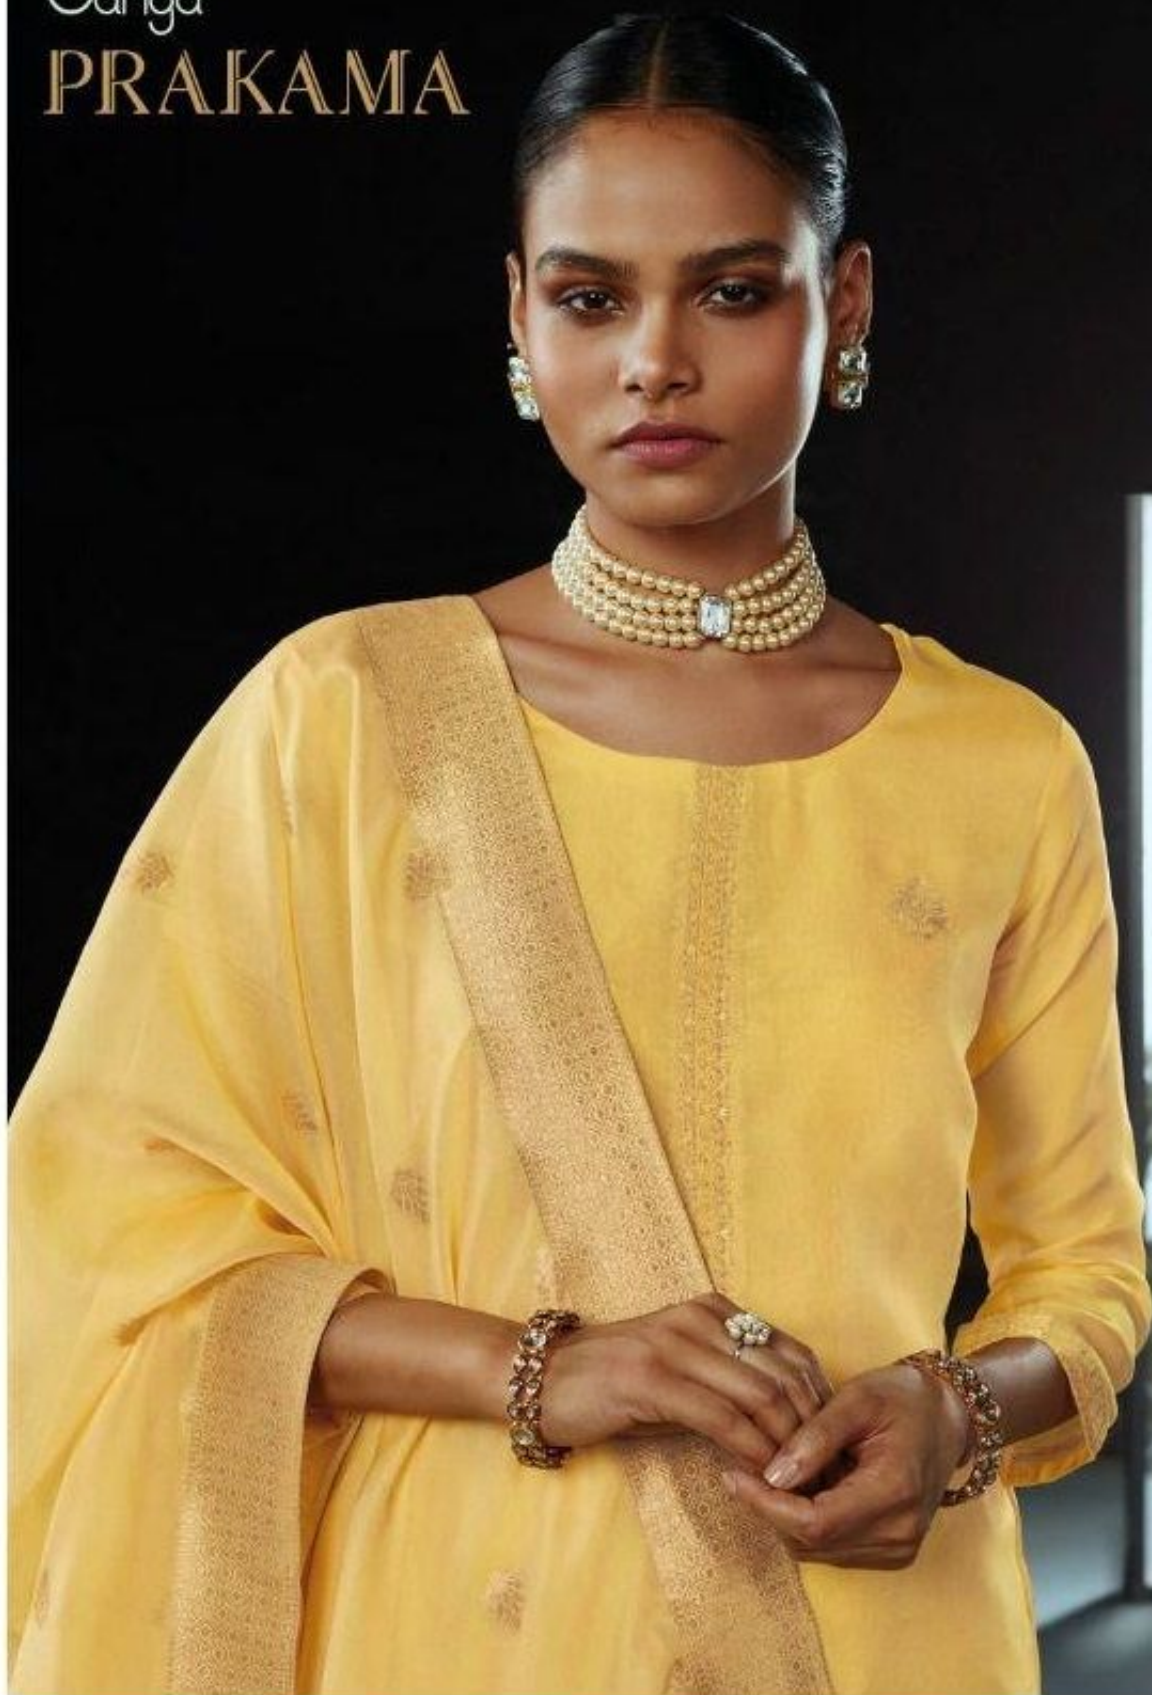

Ganga®

PRAKAMA

ganga-prakama-organza-salwar-suits