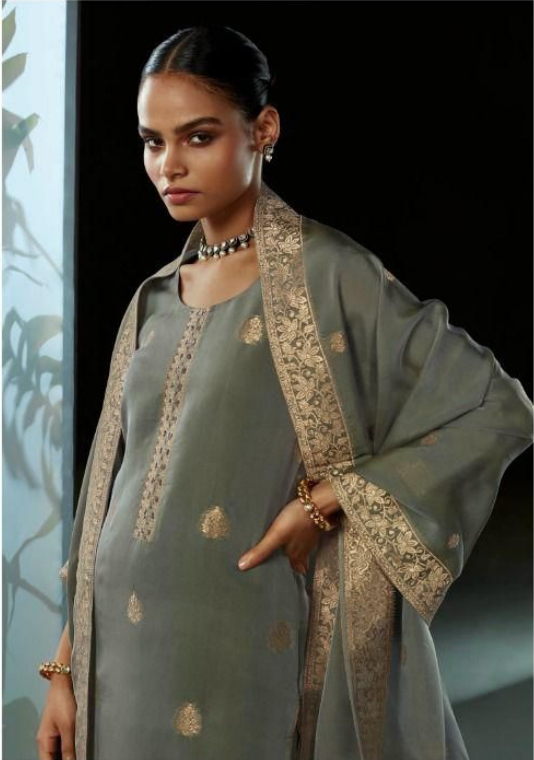

Ganga®/C1024

ganga-prakama-organza-salwar-suits

ganga-prakama-organza-salwar-suits

Ganga®/c1020

ganga-prakama-organza-salwar-suits

Ganga®/c1021

ganga-prakama-organza-salwar-suits

ganga-prakama-organza-salwar-suits

Ganga®/C1022

ganga-prakama-organza-salwar-suits

PRODUCT NAME	<b>PRAKAMA</b>
D.NO.	C1020 TO C1025
DESCRIPTION	<b>TOP</b> PREMIUM WOVEN ORGANZA JACQUARD WITH HAND WORK  <b>BOTTOM</b> PREMIUM COTTON SATIN SOLID  <b>DUPATTA</b> FINEST WOVEN ORGANZA JACQUARD WITH FANCY LACE
HSN CODE	<b>540834</b>
WHOLESALE PRICE	<b>2410/- EACH+GST(EXTRA)</b>