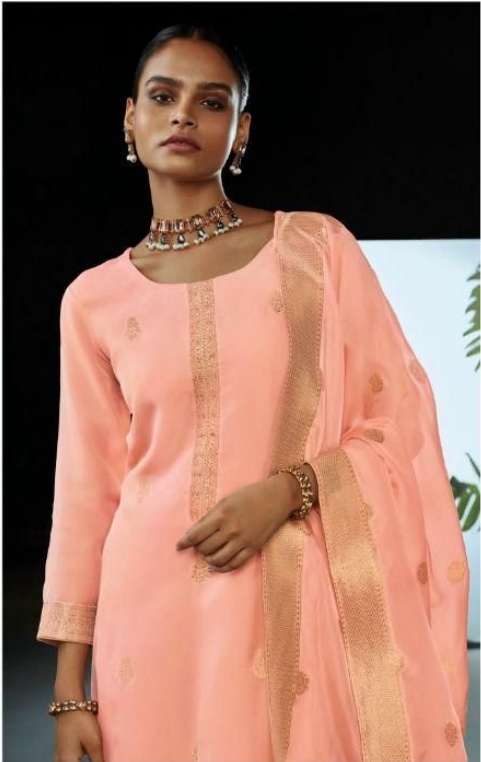

Ganga®/C1024

ganga-prakama-organza-salwar-suits

ganga-prakama-organza-salwar-suits

Ganga®/c1020

ganga-prakama-organza-salwar-suits

Ganga®/c1021

ganga-prakama-organza-salwar-suits

ganga-prakama-organza-salwar-suits

Ganga®/C1022

ganga-prakama-organza-salwar-suits

PRODUCT NAME	<b>PRAKAMA</b>
D.NO.	C1020 TO C1025
DESCRIPTION	<b>TOP</b> PREMIUM WOVEN ORGANZA JACQUARD WITH HAND WORK  <b>BOTTOM</b> PREMIUM COTTON SATIN SOLID  <b>DUPATTA</b> FINEST WOVEN ORGANZA JACQUARD WITH FANCY LACE
HSN CODE	<b>540834</b>
WHOLESALE PRICE	<b>2410/- EACH+GST(EXTRA)</b>