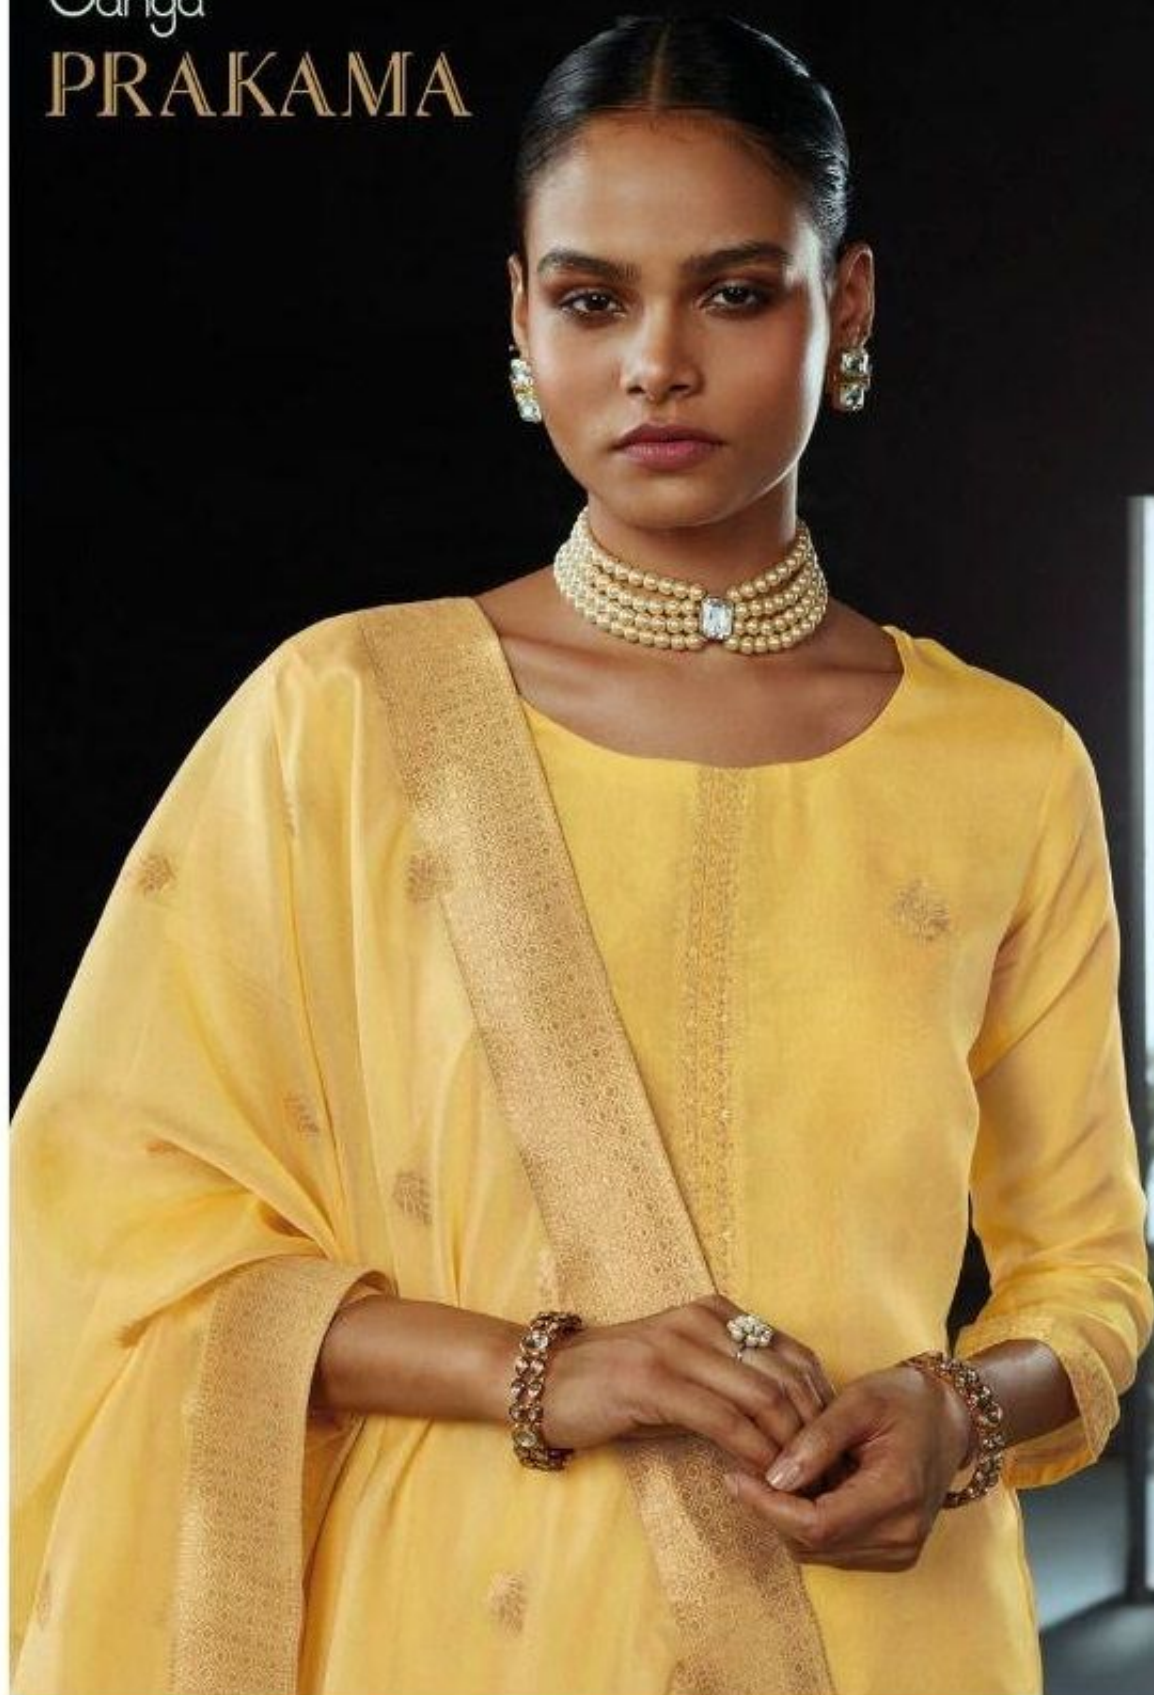

Ganga®

PRAKAMA

ganga-prakama-organza-salwar-suits