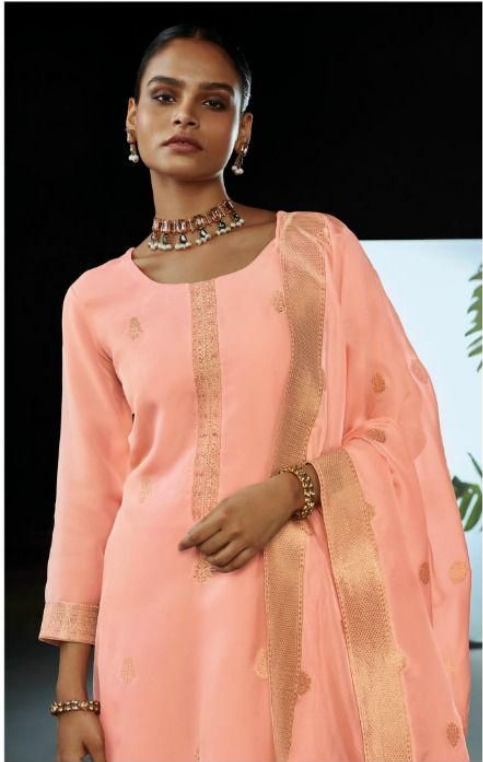

Ganga®/C1024

ganga-prakama-organza-salwar-suits

ganga-prakama-organza-salwar-suits

Ganga®/c1020

ganga-prakama-organza-salwar-suits

Ganga®/c1021

ganga-prakama-organza-salwar-suits

ganga-prakama-organza-salwar-suits

Ganga®/C1022

ganga-prakama-organza-salwar-suits

PRODUCT NAME	<b>PRAKAMA</b>
D.NO.	C1020 TO C1025
DESCRIPTION	<b>TOP</b> PREMIUM WOVEN ORGANZA JACQUARD WITH HAND WORK  <b>BOTTOM</b> PREMIUM COTTON SATIN SOLID  <b>DUPATTA</b> FINEST WOVEN ORGANZA JACQUARD WITH FANCY LACE
HSN CODE	<b>540834</b>
WHOLESALE PRICE	<b>2410/- EACH+GST(EXTRA)</b>