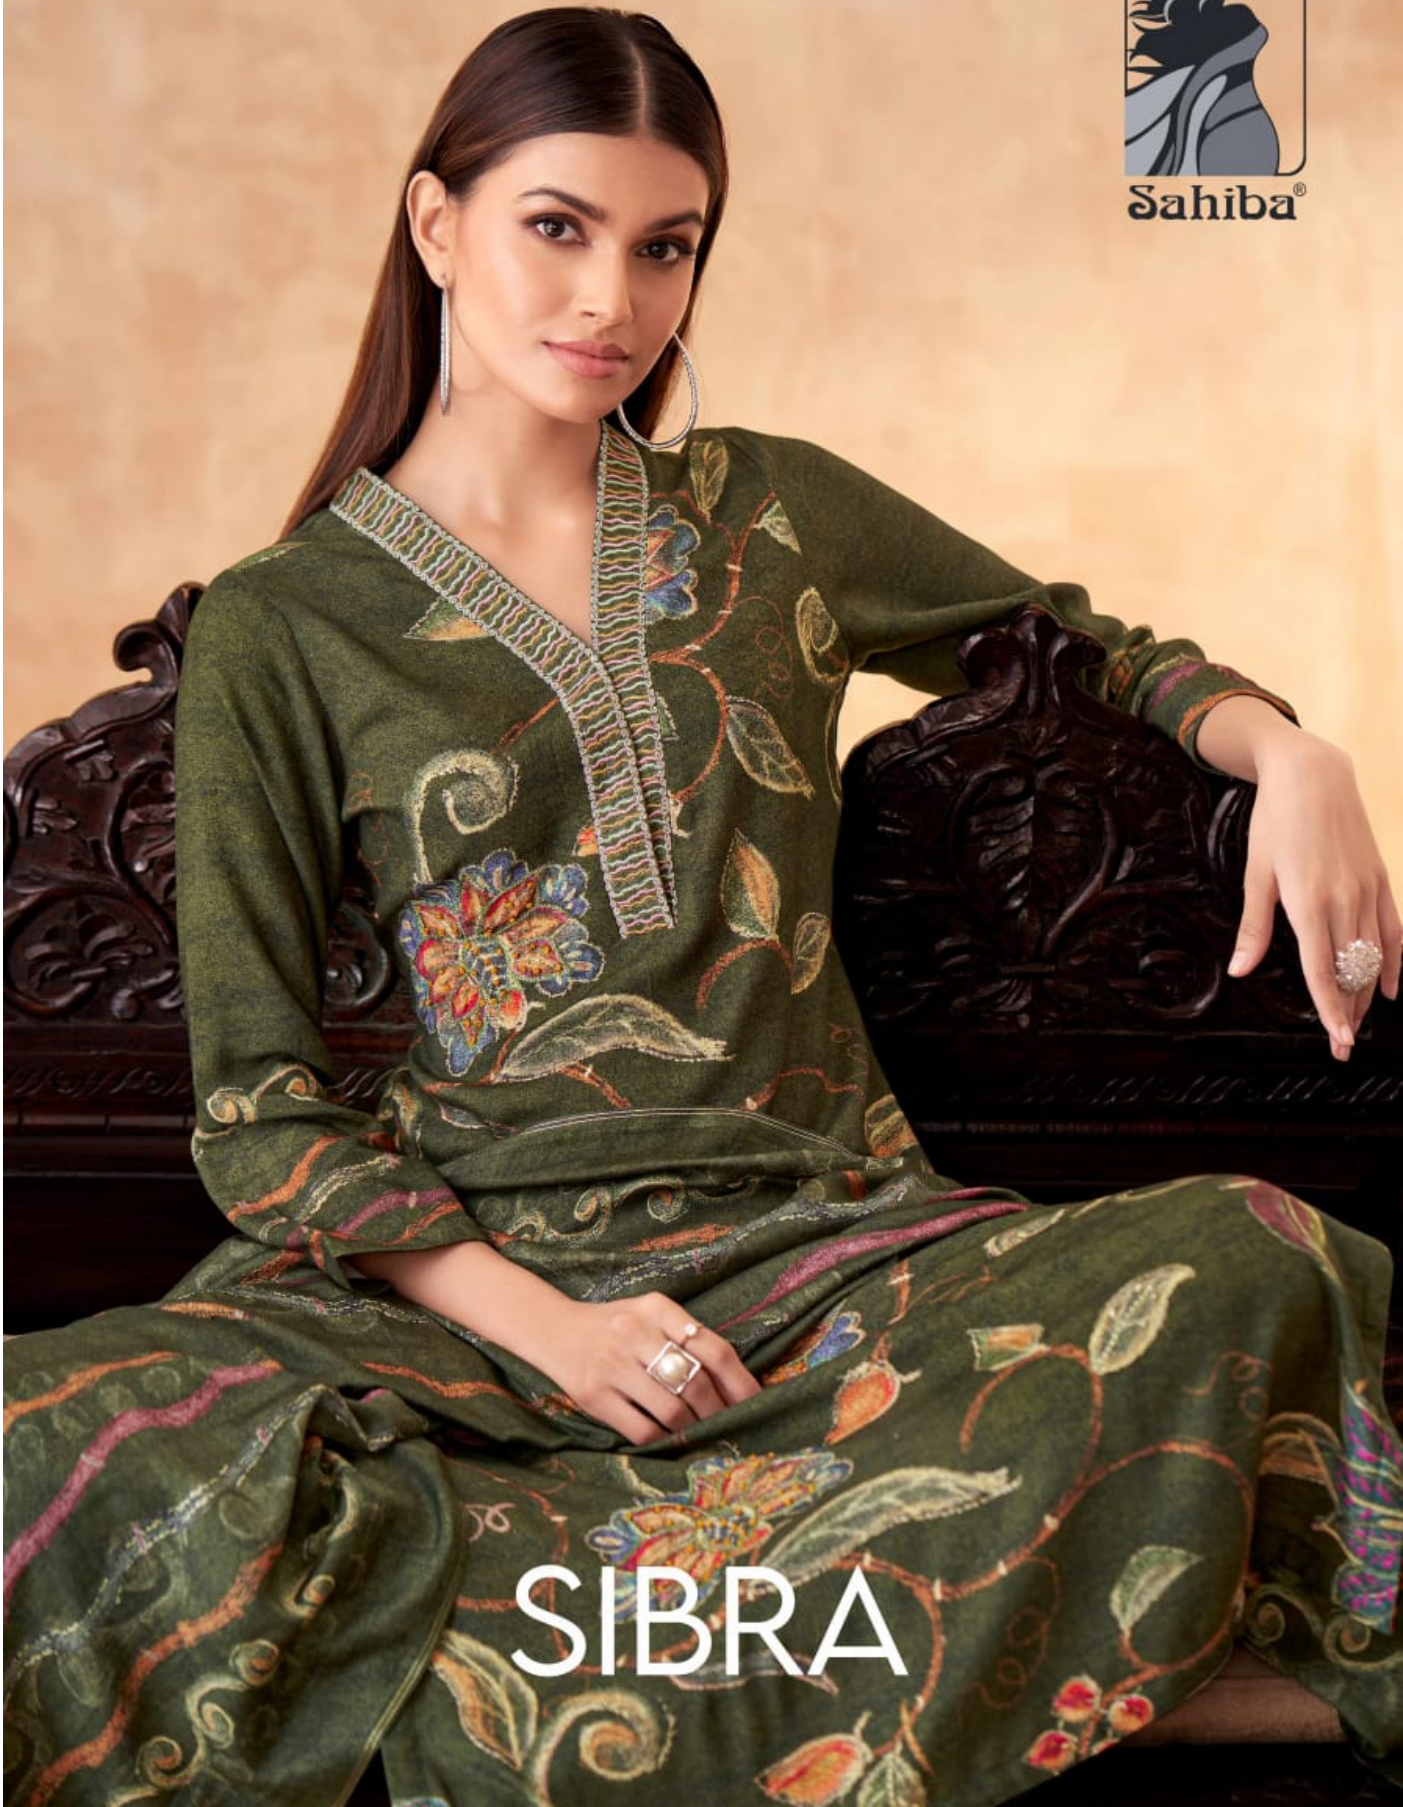

Sahiba®

SIBRA