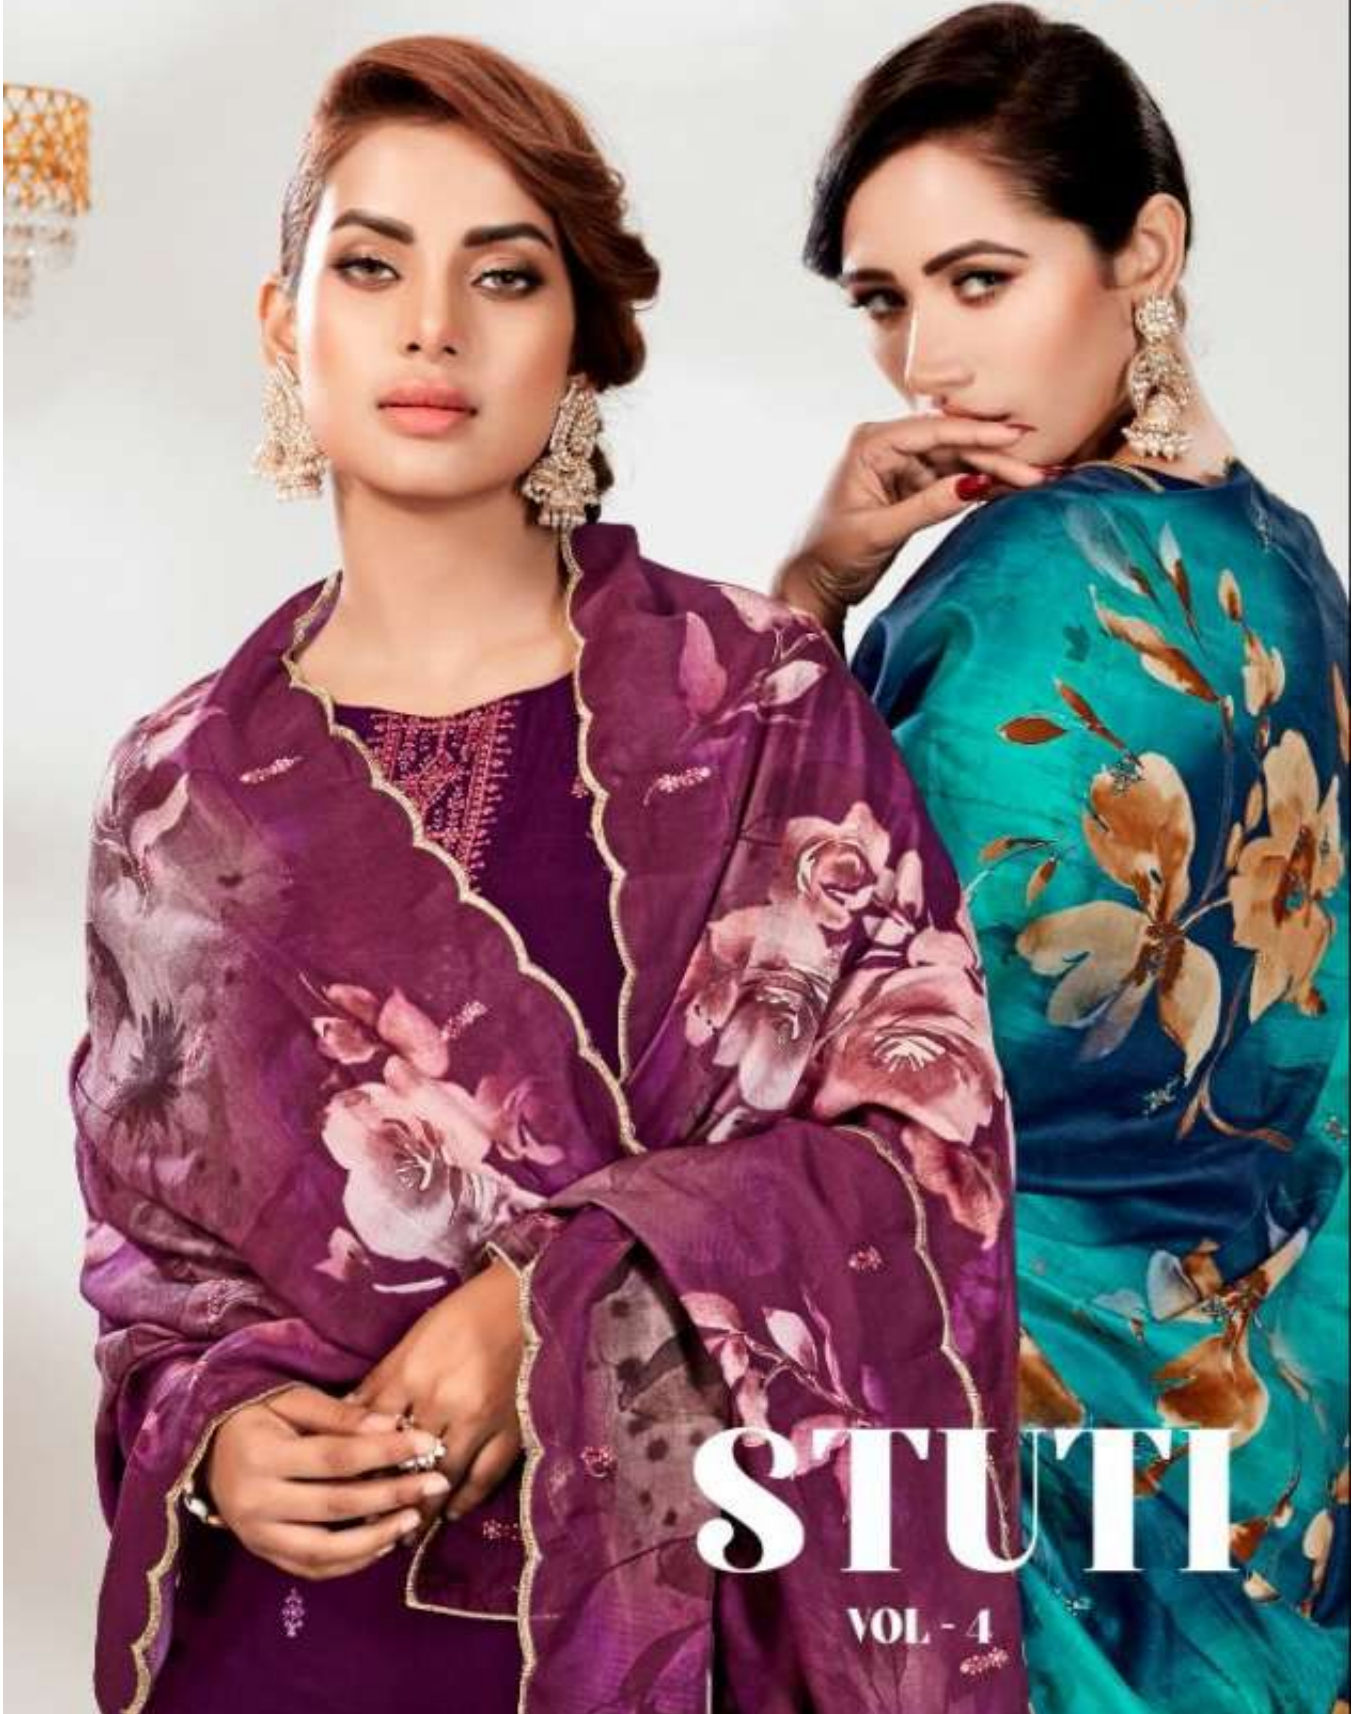

NARI

STUTI

VOL - 4