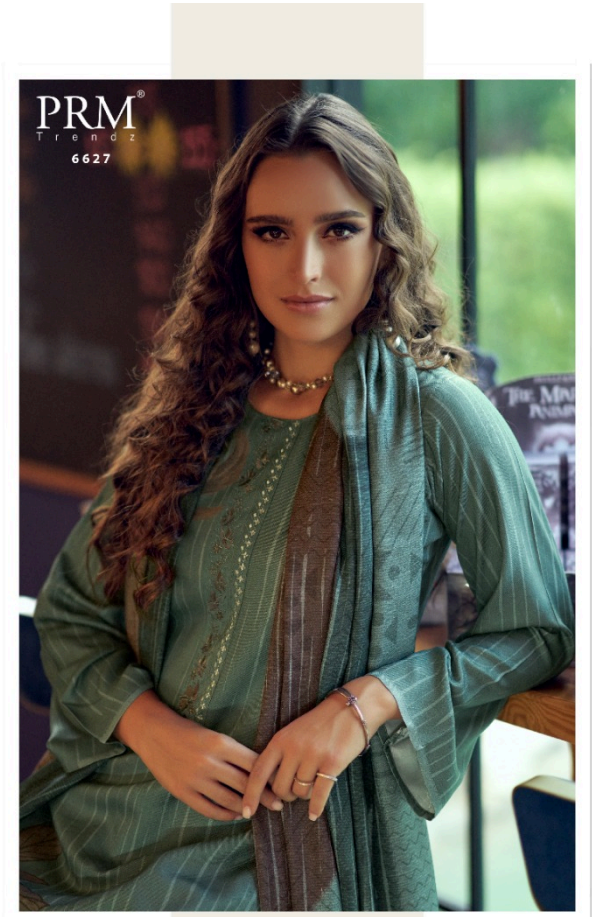

PRM<sup>®</sup>  
T r e n d z

ARYAHI

ELEGANT DRESSING

ETHNIC ETHOS

CAPTIVATING SHADES

PRM<sup>®</sup>  
Trendz  
6625

ETHEREAL ETHNICITY

BALANCED BLEND