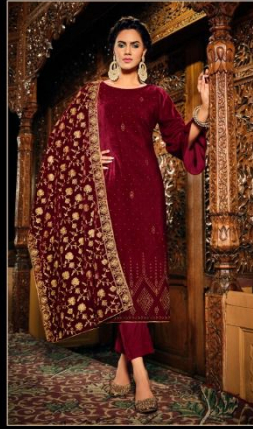

Belliza®
Designer Studio

Noor - e - Shama

Belliza®
Designer Studio

Noor-e-Shama

823-002

BelliZa®
Designer Studio
Noor - e - Shama

823-006

Belliza[®]
Designer Studio

Noor - e - Shama

The enchanting vivivite collection this season, for Royal You. 823-001

823-001

823-002

823-003

823-004

823-005

823-006