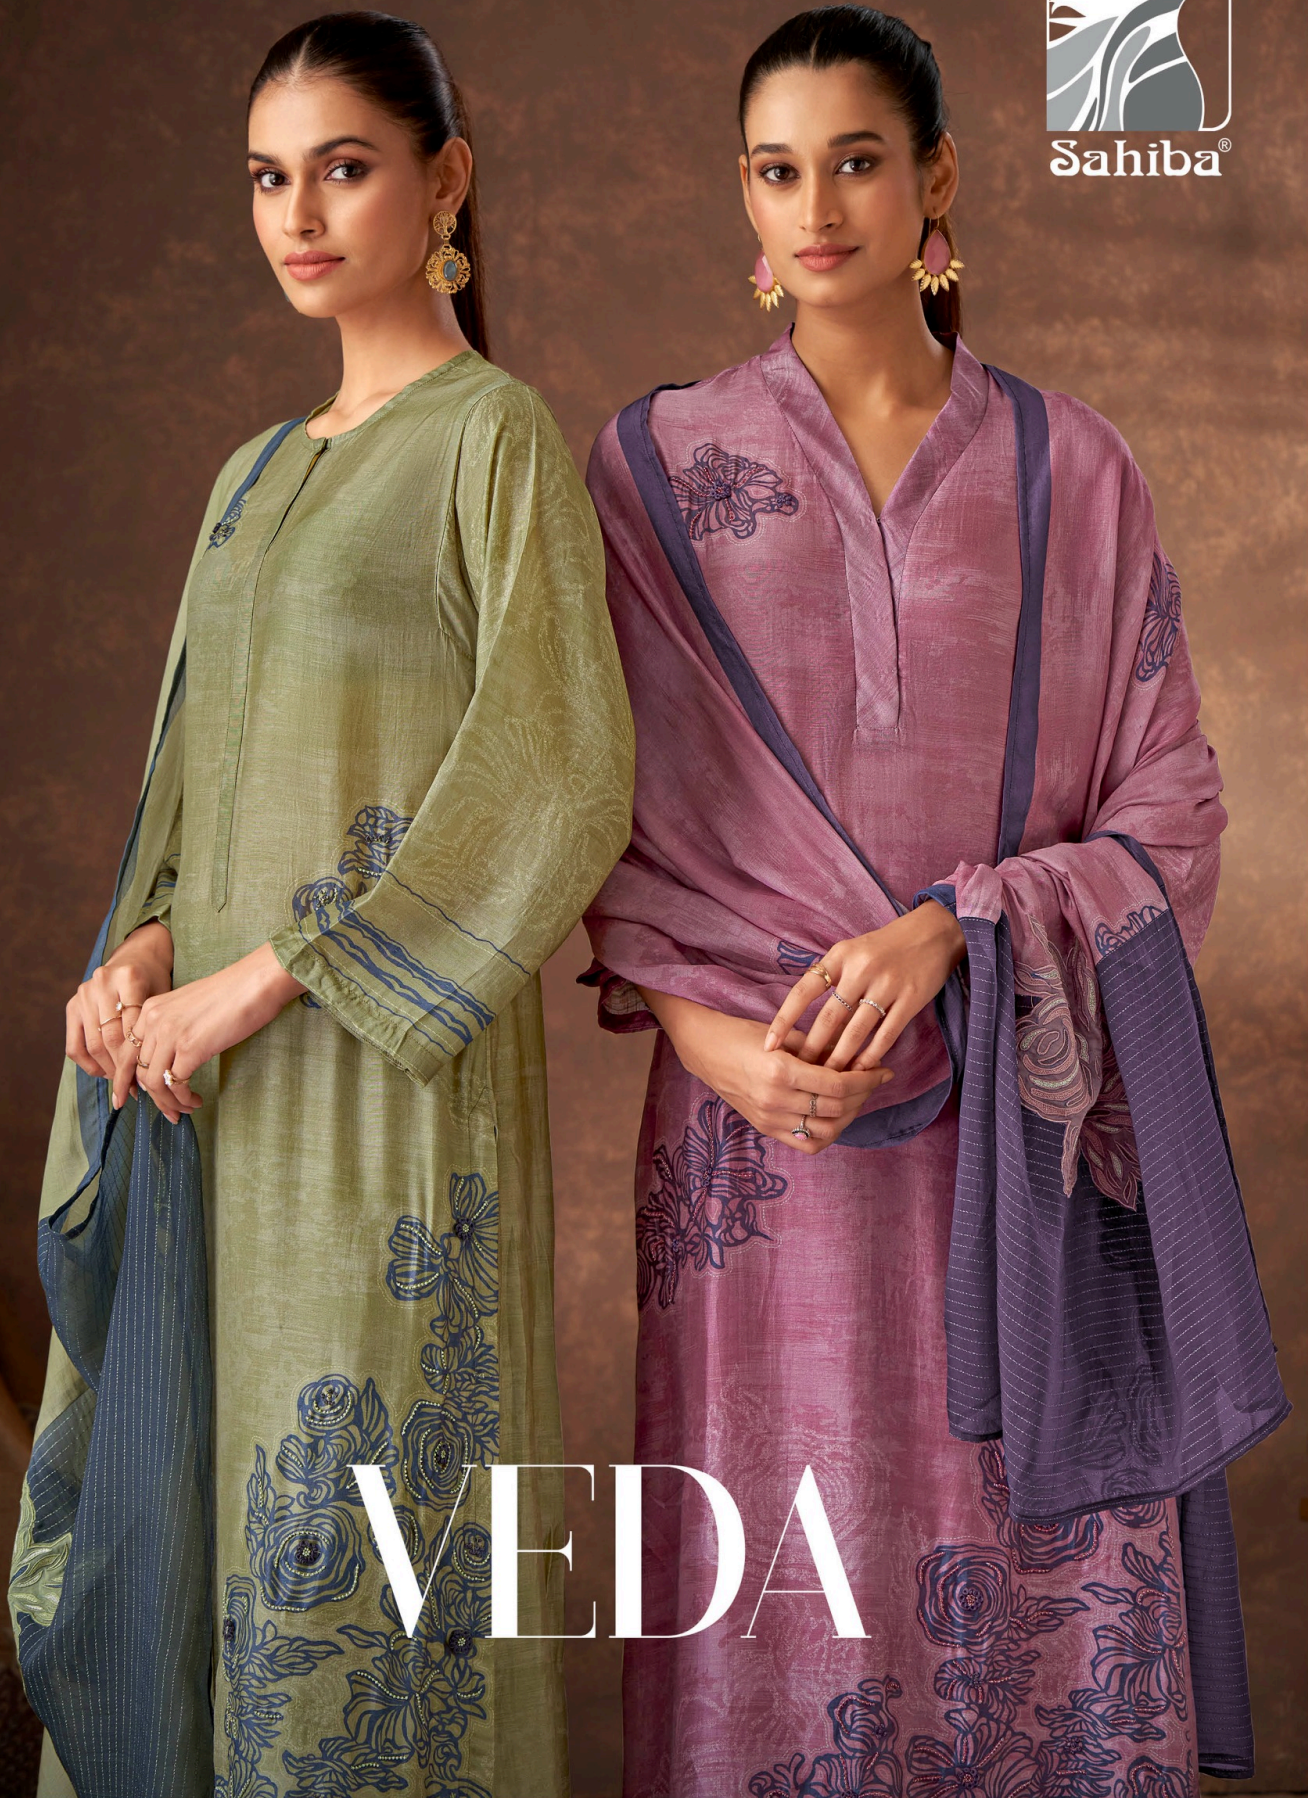

Sahiba®

VEDA

Sahiba®

Sahiba®

Sahiba®

RATE LIST

H S N CODE - 520851

DESIGN NO

3384 - 3392 - 3320

DESCRIPTION

TOP - UNIQUE MUSLIN SILK DIGITAL PRINT WITH HAND WORK

BOTTOM - MULBERRY SATIN

DUPATTA - MUSLIN SILK DIGITAL PRINT WITH ORGANZA ROSE DYED PALLU

ORGANZA SILK DYED BUTTA PATCH WITH EMBROIDERY AND TREADLE