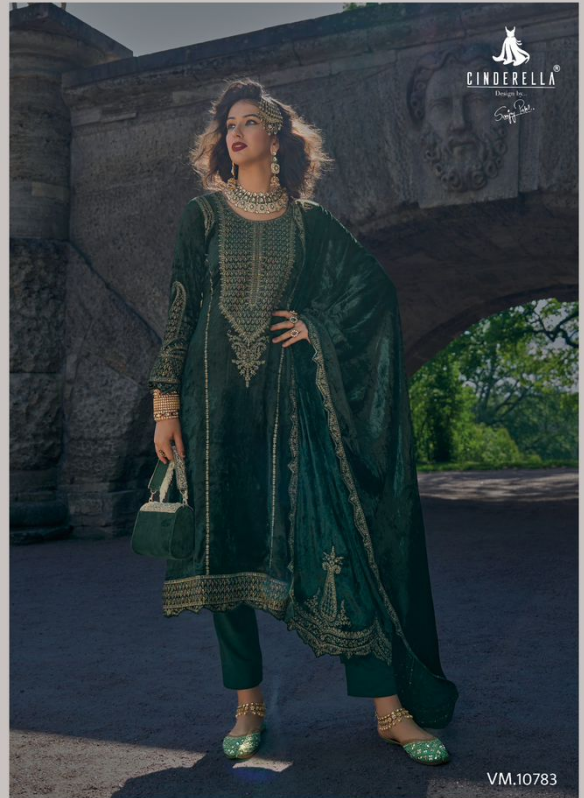

CINDERELLA®

Design by...

Sangita Patel

VELVET
Meenakari
LUXURIOUS VELVET COLLECTION

VM.10788

VM.10782

CINDERELLA
Designed by

VM.10787