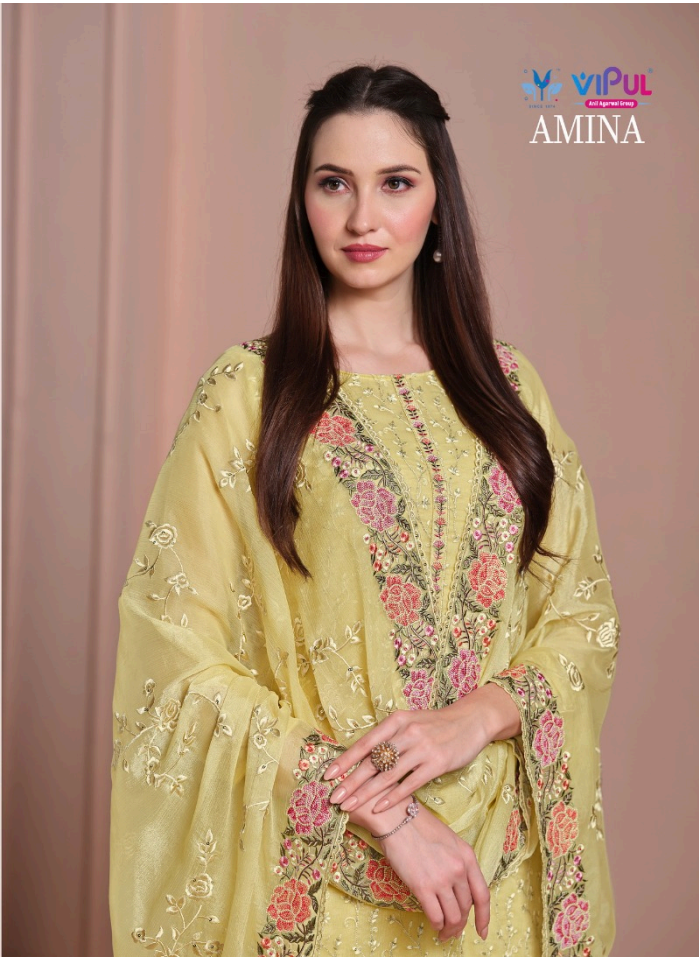

* 5991 *

viPUL
All Rights Reserved
AMINA