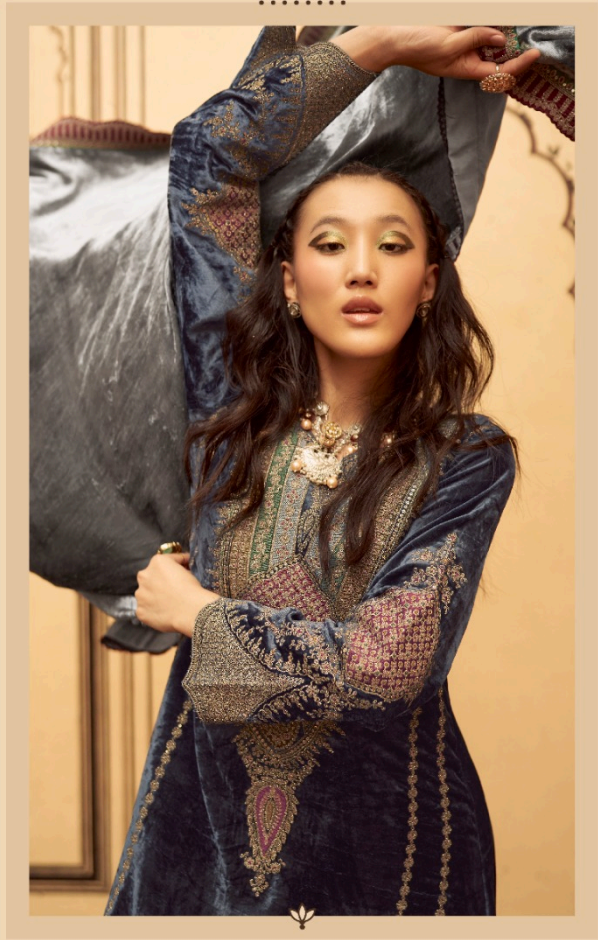

SITARAY

LUXURY FORMALS 24

AIQA
LIFESTYLE

A I Q A
L I P K R Y T A
A-1199

SITARAY

LUXURY FORMALS 24

:TOP:

PURE VELVET WITH FANCY WORK

:DUPATTA:

PURE VELVET WITH FANCY WORK

:BOTTOM:

PURE HEVY PASHMINA SOLID

RATE:-3571/-

PRODUCT BY PREMIUM COLLETION

A-1199

A-1100