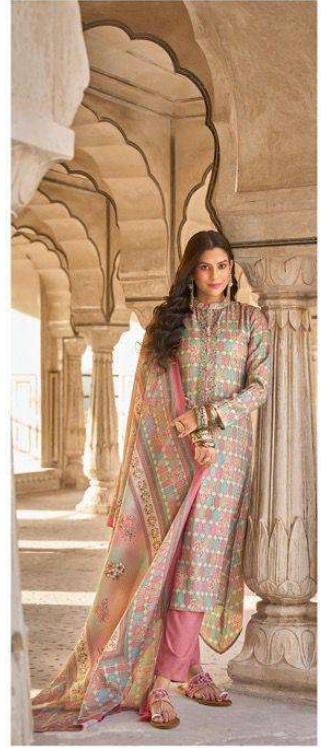

Her gait knows no boundaries. Her elegance knows no limits. Her charm is a source of inspiration and wonderment across the world. divine in her matchless attire, she rules the world with her smile. Her admirers follow, entranced.

3545

3548

3553

PRM[®]
Trendz

PRM[®]
Trendz

*Her grit knows no bound-
aries. Her
elegance knows no limits.
Her charm is a source of
inspiration and wonder-
ment across the world.
divine in her watchless
attire, she rules the world
with her smile. Her ad-
mirers follow. Her ad-
mirers follow.
entranced.*

PRM[®]
T r e n d z

VOGUE

PREMIUM EDITION
Vol.7

:TOP:

pure pashmina with fancy work with digital print

:DUPATTA:

pure pashmina shawl with digital prints

:BOTTOM: