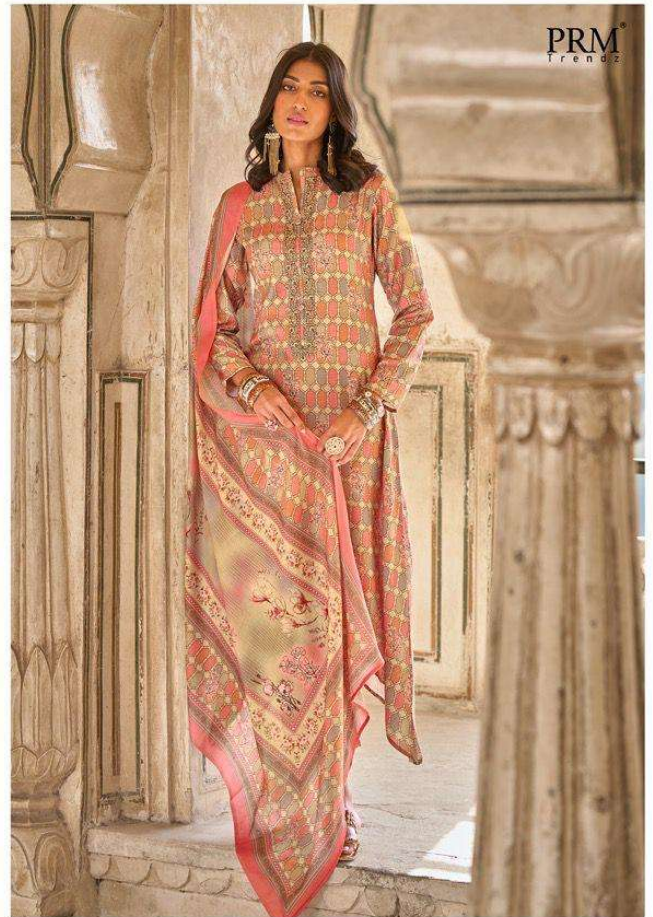

Her gait knows no boundaries. Her elegance knows no limits. Her charm is a source of inspiration and wonderment across the world. divine in her matchless attire, she rules the world with her smile. Her admirers follow, entranced.

3545

3548

3553

PRM[®]
Trendz

PRM[®]
Trendz

*Her grit knows no bound-
aries. Her
elegance knows no limits.
Her charm is a source of
inspiration and wonder-
ment across the world.
divine in her watchless
attire, she rules the world
with her smile. Her ad-
mirers follow. Her ad-
mirers follow.
entranced.*

PRM[®]
T r e n d z

VOGUE

PREMIUM EDITION
Vol.7

:TOP:

pure pashmina with fancy work with digital print

:DUPATTA:

pure pashmina shawl with digital prints

:BOTTOM: