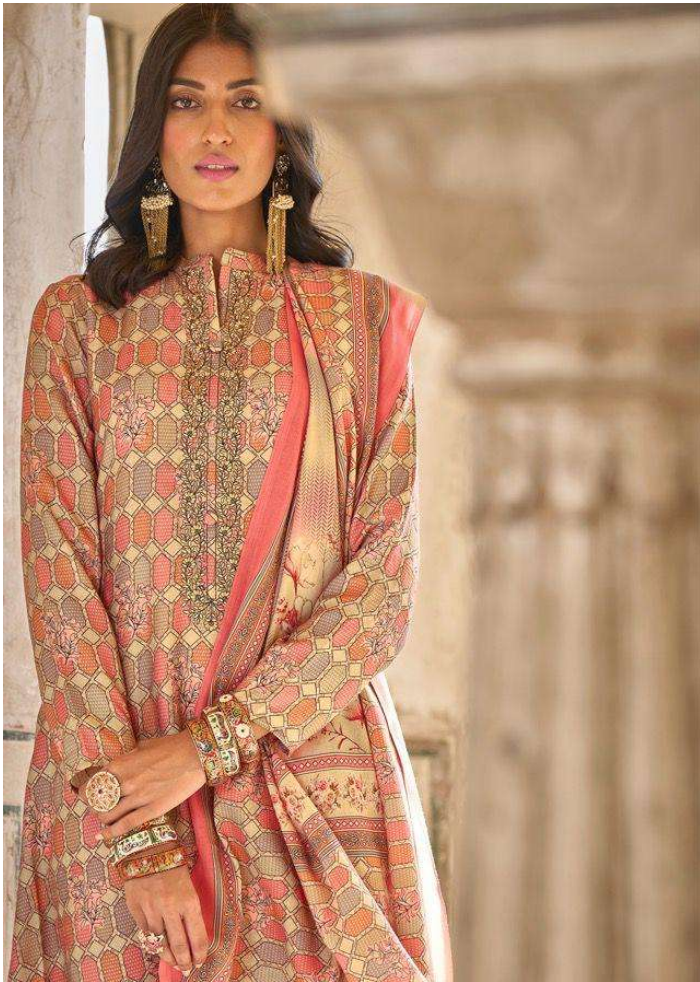

Her gait knows no boundaries. Her elegance knows no limits. Her charm is a source of inspiration and wonderment across the world. divine in her matchless attire, she rules the world with her smile. Her admirers follow, entranced.

3545

3548

3553

PRM[®]
Trendz

PRM[®]
Trendz

*Her grit knows no bound-
aries. Her
elegance knows no limits.
Her charm is a source of
inspiration and wonder-
ment across the world.
divine in her watchless
attire, she rules the world
with her smile. Her ad-
mirers follow. Her ad-
mirers follow.
entranced.*

PRM[®]
T r e n d z

VOGUE

PREMIUM EDITION
Vol.7

:TOP:

pure pashmina with fancy work with digital print

:DUPATTA:

pure pashmina shawl with digital prints

:BOTTOM: