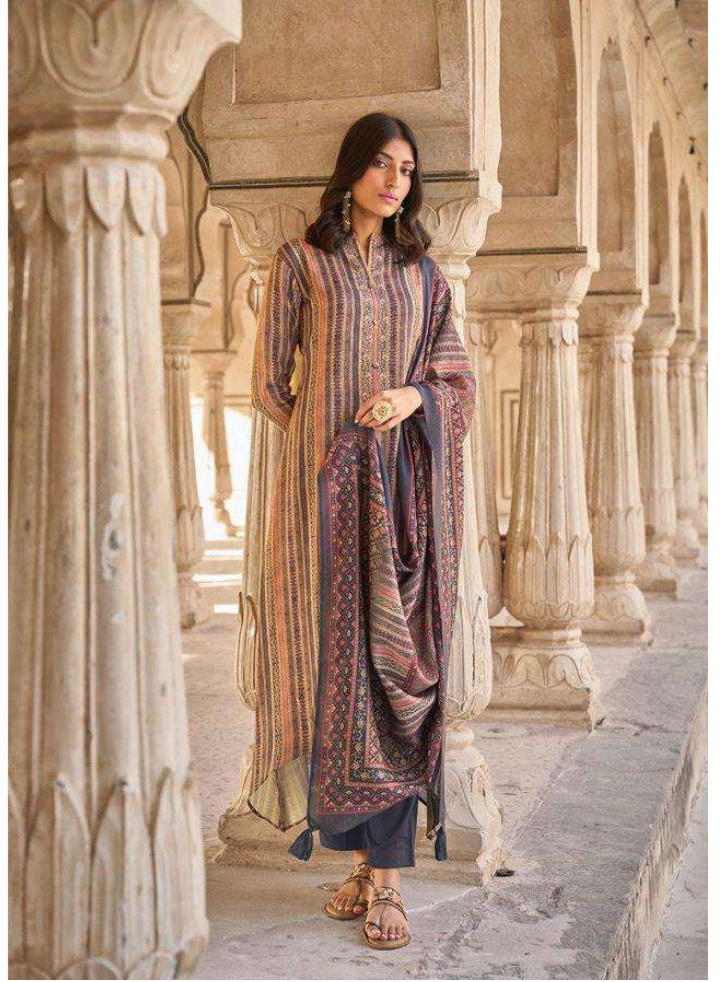

PRM®
Trendz