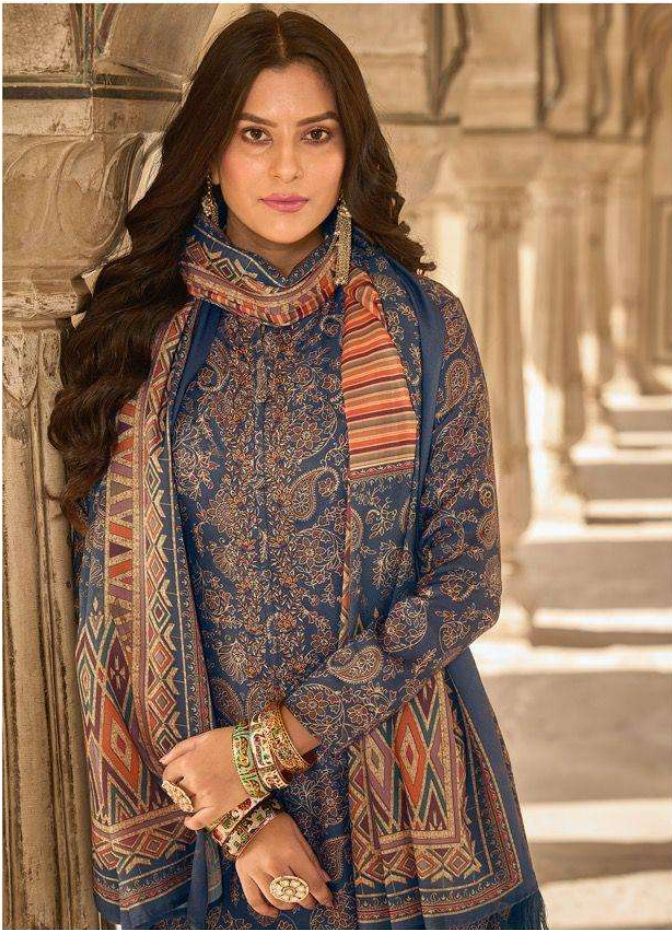

Her gait knows no boundaries. Her elegance knows no limits. Her charm is a source of inspiration and wonderment across the world. divine in her matchless attire, she rules the world with her smile. Her admirers follow, entranced.

3545

3548

3553

PRM[®]
Trendz

PRM[®]
Trendz

*Her grit knows no bound-
aries. Her
elegance knows no limits.
Her charm is a source of
inspiration and wonder-
ment across the world.
divine in her watchless
attire, she rules the world
with her smile. Her ad-
mirers follow. Her ad-
mirers follow.
entranced.*