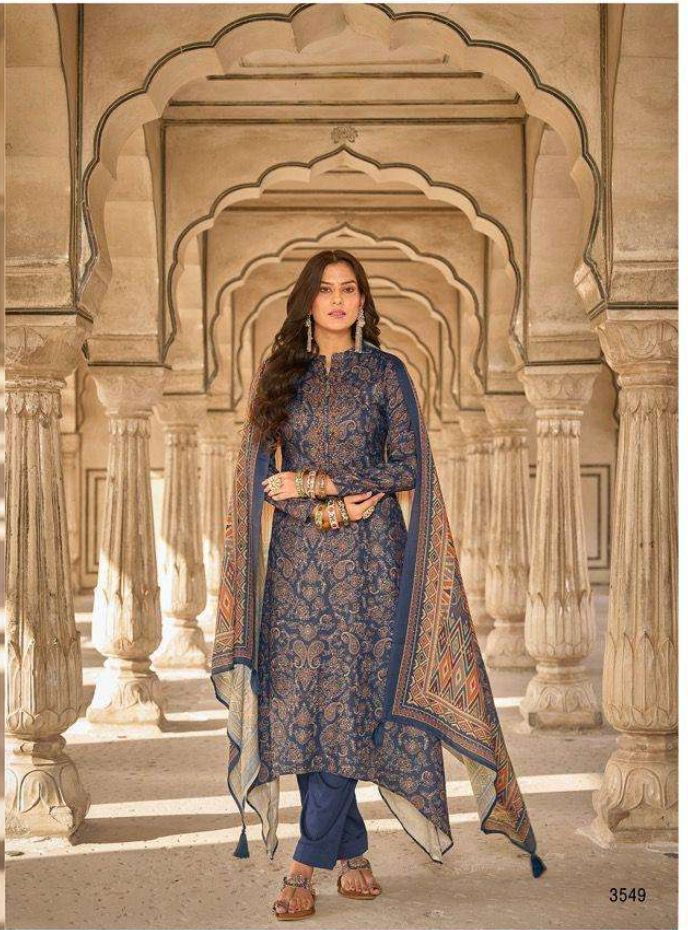

Her gait knows no boundaries. Her elegance knows no limits. Her charm is a source of inspiration and wonderment across the world. divine in her matchless attire, she rules the world with her smile. Her admirers follow, entranced.

3545

3548

3553

PRM[®]
Trendz

PRM[®]
Trendz

*Her grit knows no bound-
aries. Her
elegance knows no limits.
Her charm is a source of
inspiration and wonder-
ment across the world.
divine in her watchless
attire, she rules the world
with her smile. Her ad-
mirers follow. Her ad-
mirers follow.
entranced.*

PRM[®]
T r e n d z

VOGUE

PREMIUM EDITION
Vol.7

:TOP:

pure pashmina with fancy work with digital print

:DUPATTA:

pure pashmina shawl with digital prints

:BOTTOM: