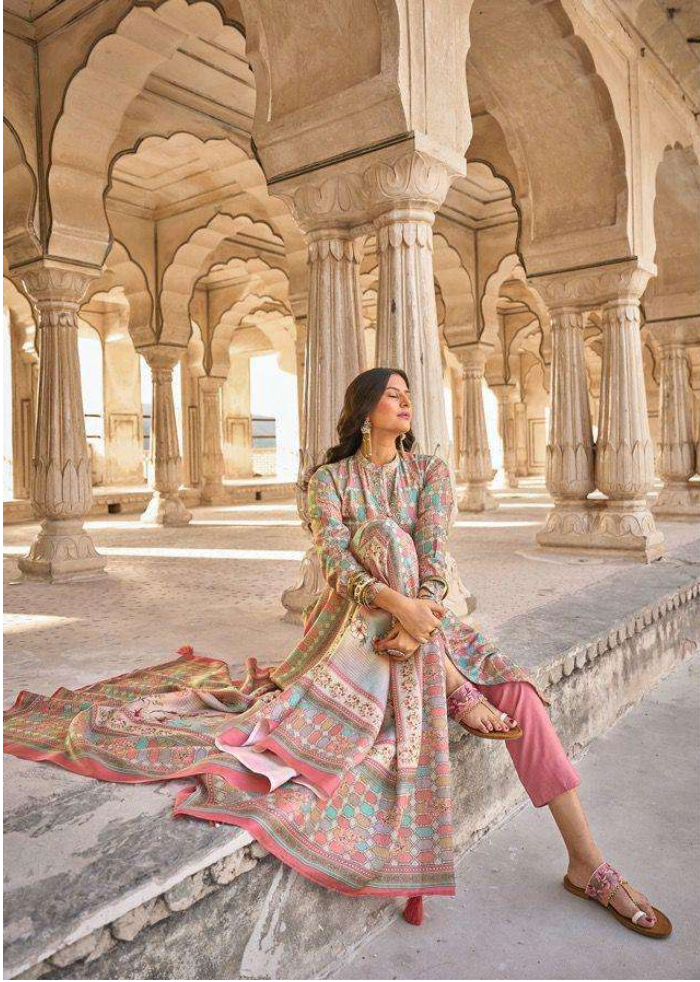

Her gait knows no boundaries. Her elegance knows no limits. Her charm is a source of inspiration and wonderment across the world. divine in her matchless attire, she rules the world with her smile. Her admirers follow, entranced.

3545

3548

3553

PRM[®]
Trendz

PRM[®]
Trendz

*Her grit knows no bound-
aries. Her
elegance knows no limits.
Her charm is a source of
inspiration and wonder-
ment across the world.
divine in her watchless
attire, she rules the world
with her smile. Her ad-
mirers follow. Her ad-
mirers follow.
entranced.*

PRM[®]
T r e n d z

VOGUE

PREMIUM EDITION
Vol.7

:TOP:

pure pashmina with fancy work with digital print

:DUPATTA:

pure pashmina shawl with digital prints

:BOTTOM: