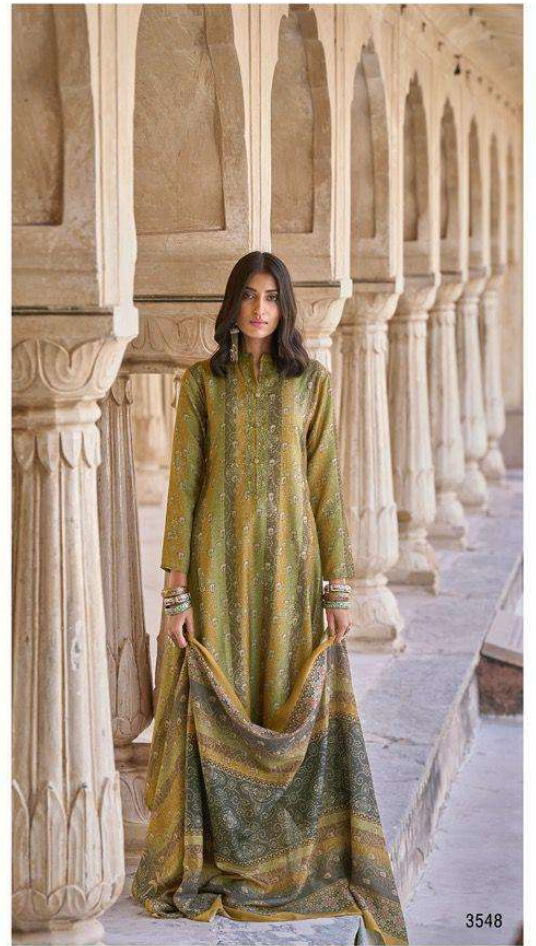

Her gait knows no boundaries. Her elegance knows no limits. Her charm is a source of inspiration and wonderment across the world. divine in her matchless attire, she rules the world with her smile. Her admirers follow, entranced.

3545

3548

3553

PRM[®]
Trendz

PRM[®]
Trendz

*Her grit knows no bound-
aries. Her
elegance knows no limits.
Her charm is a source of
inspiration and wonder-
ment across the world.
divine in her watchless
attire, she rules the world
with her smile. Her ad-
mirers follow. Her ad-
mirers follow.
entranced.*