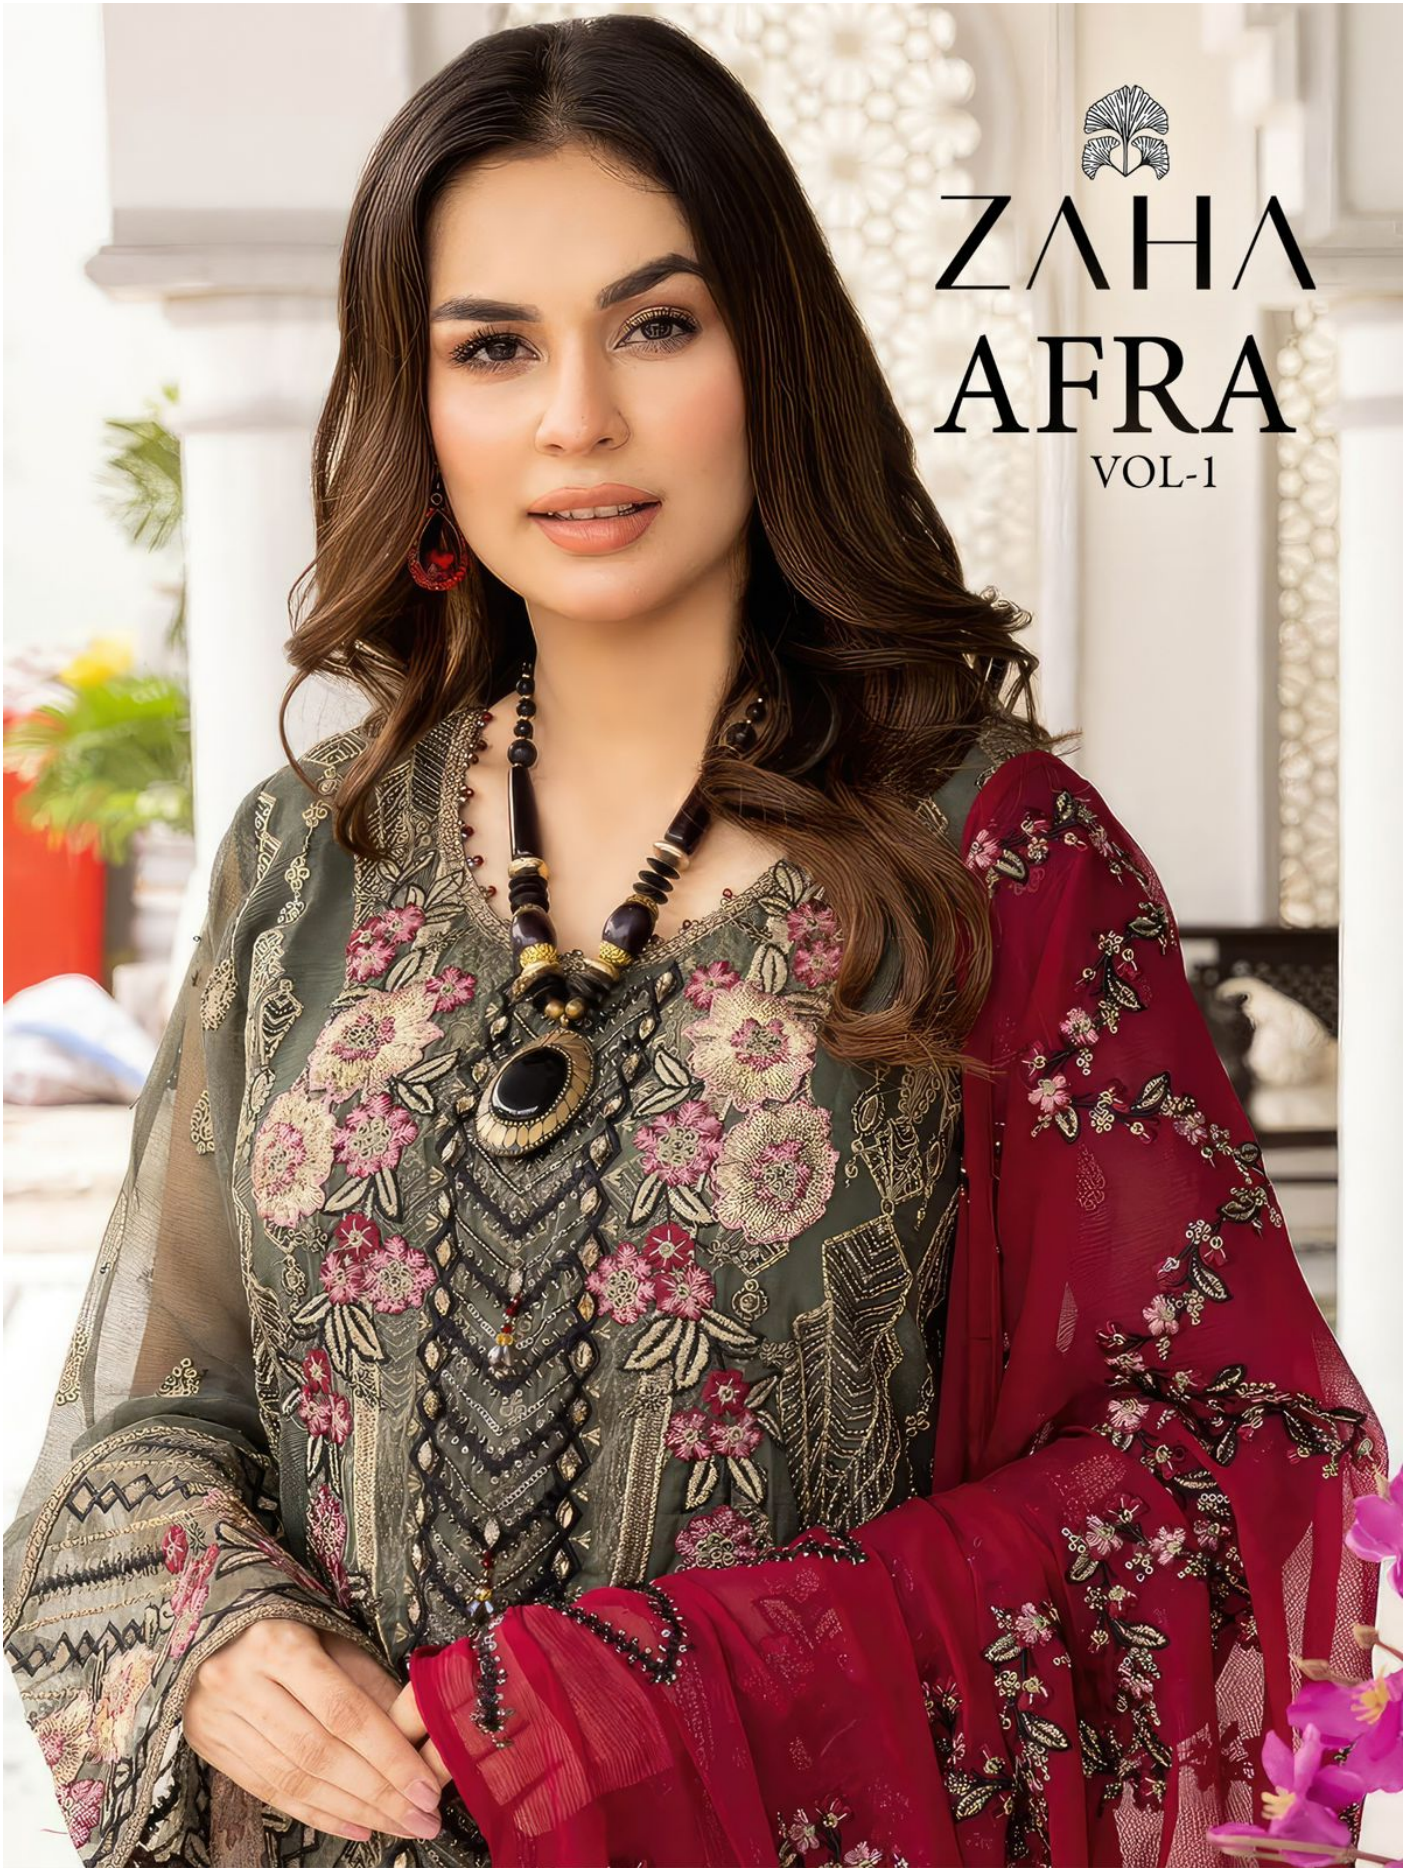

ZAHA AFRA

VOL-1

AFRA

VOL-1
TOP Faux Georgette
with Embroidery

ZAHA

BOTTOM-INNER Dull Santoon

D.No.10286

DUPATTA Nazmin Chiffon
with Embroidery

AFRA

VOL-1
TOP Faux Georgette
with Embroidery

ZAHA

BOTTOM-INNER Dull Santoon

D.No.10284

DUPATTA Nazmin Chiffon
with Embroidery

AFRA

ZAHA

D.No.10285

TOP
VOL-1
Faux Georgette
with Embroidery

BOTTOM-INNER Dull Santoon

DUPATTA Nazmin Chiffon
with Embroidery

AFRA

VOL-1

ZAHA

TOP Faux Georgette with Embroidery

BOTTOM-INNER Dull santoon

DUPATTA Nazmin with Embroidery

10284

10285

10286