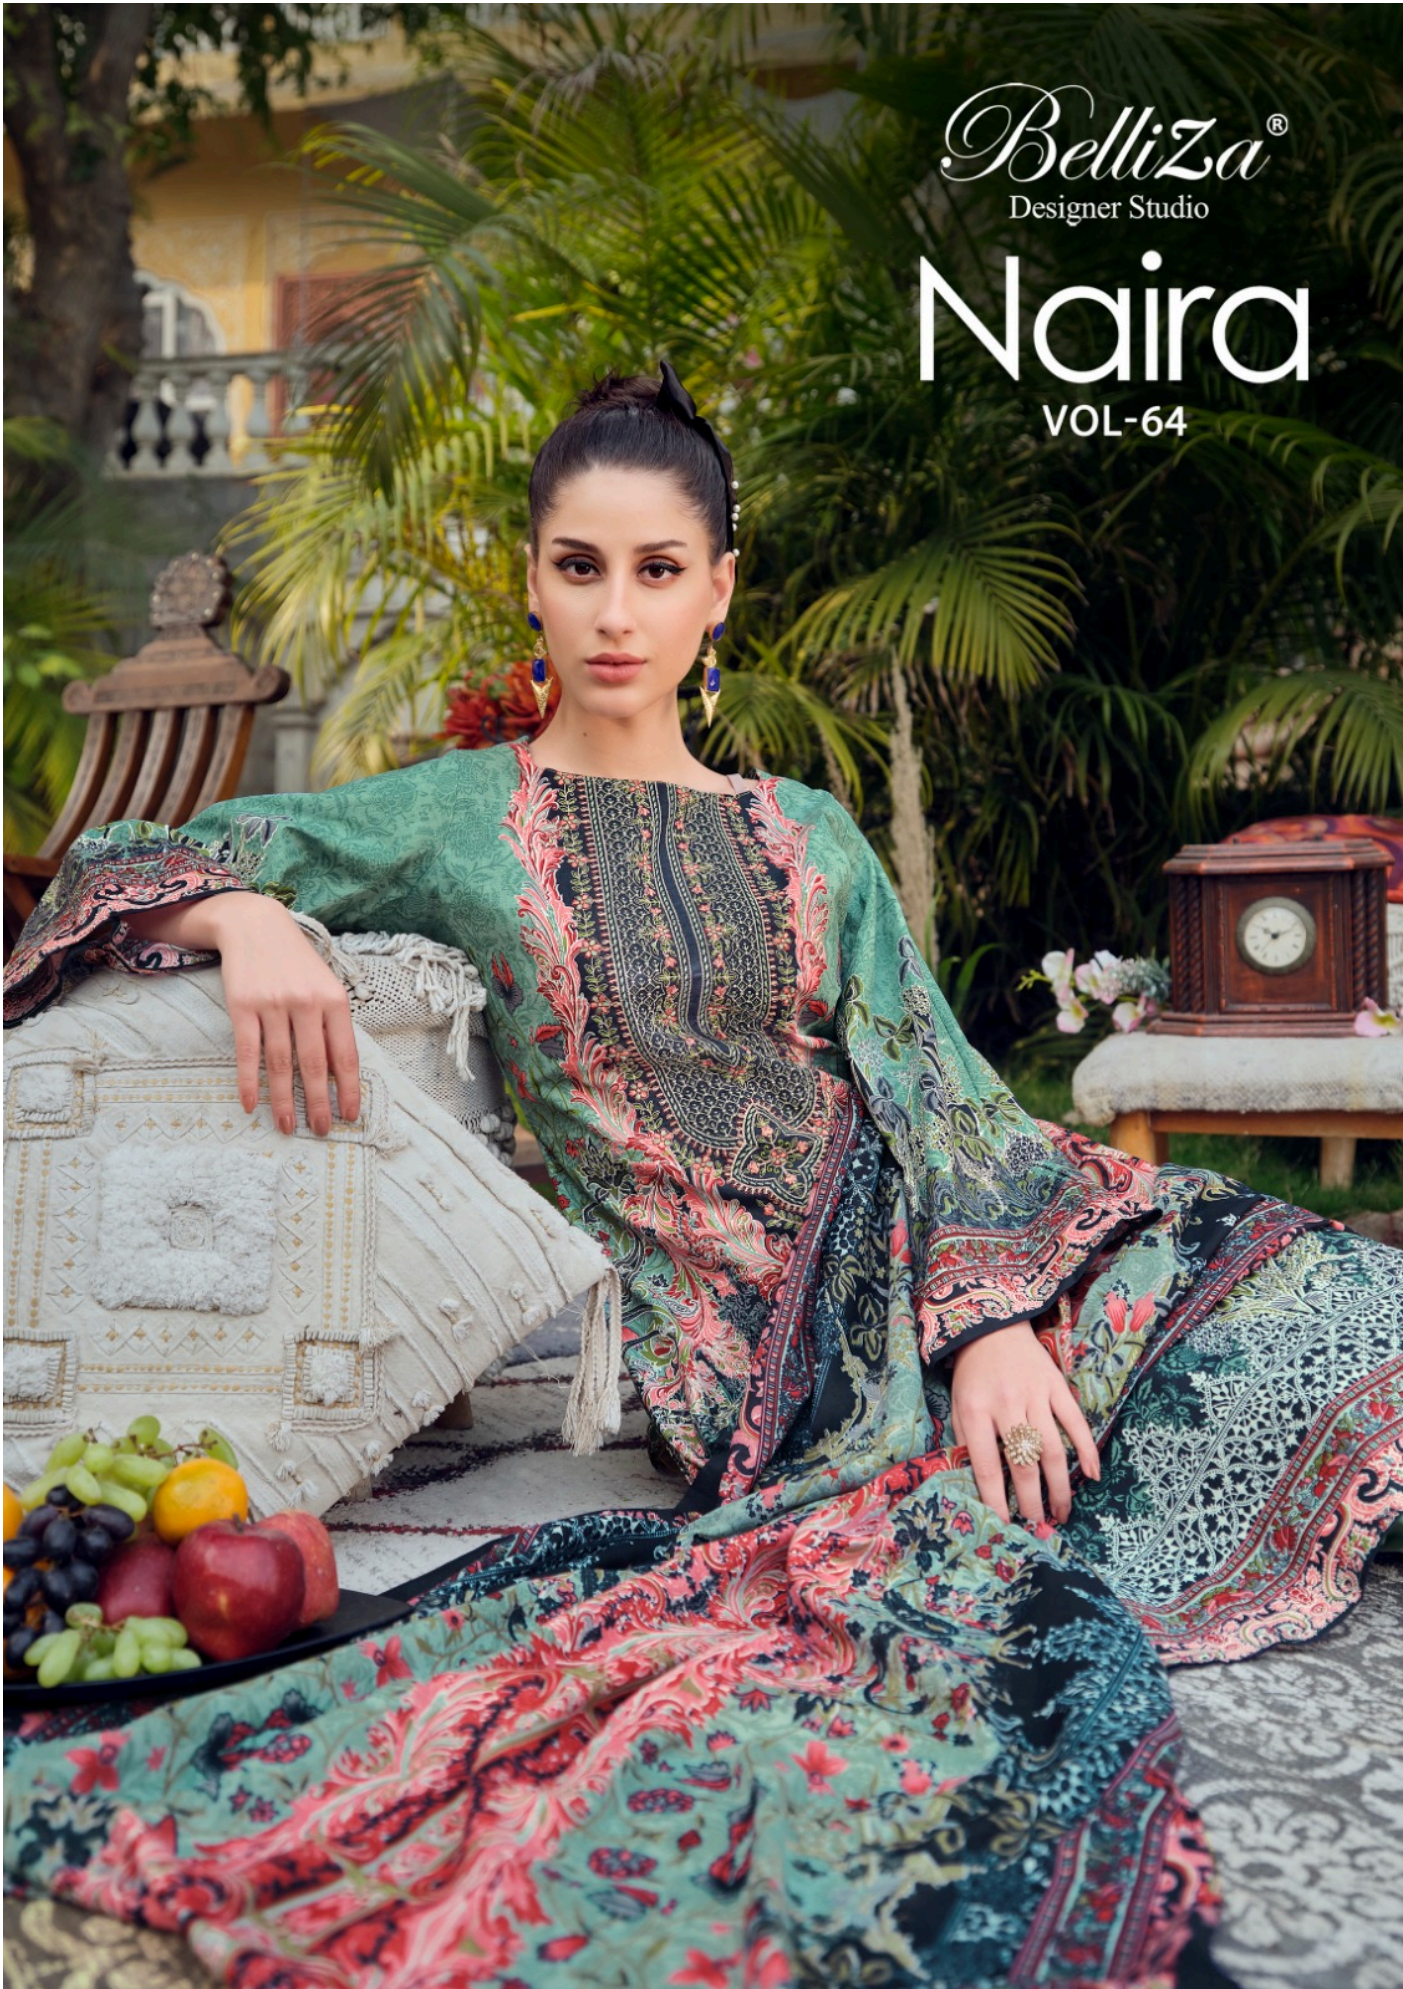

Belliza[®]
Designer Studio

Naira

VOL-64

Belliza®
Designer Studio

Glowing fashion women

glowing radiant though the mists of
woman transforms you in the goddess
you wish to be
soft smooth fabric envelopes you in its
charm & transport you into a world
e x p l o r e d