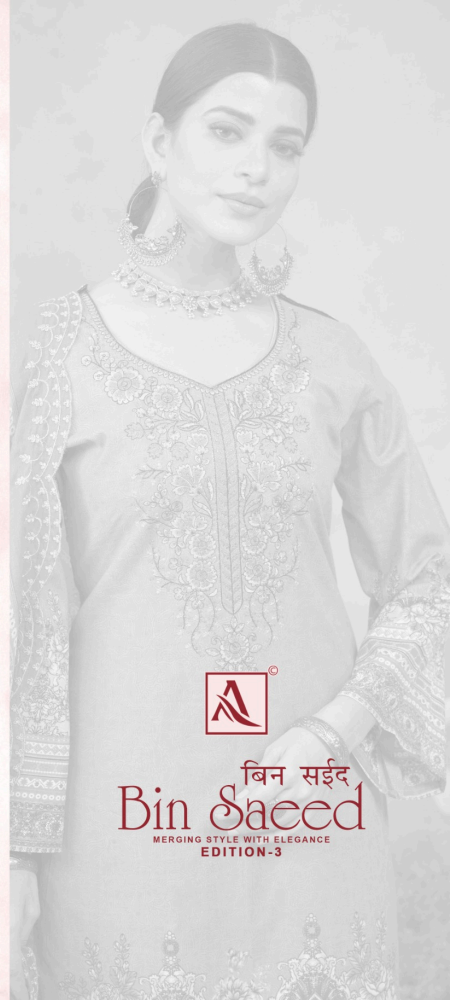

बिन सईद
Bin Saeed
MERGING STYLE WITH ELEGANCE
EDITION-3