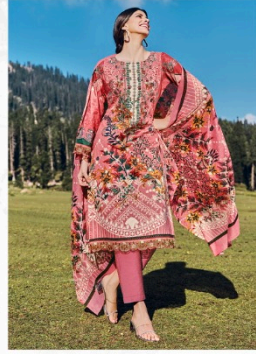

BelliZa®
Designer Studio

AALIA

PREMIUM EMBROIDERED COLLECTION

829-003