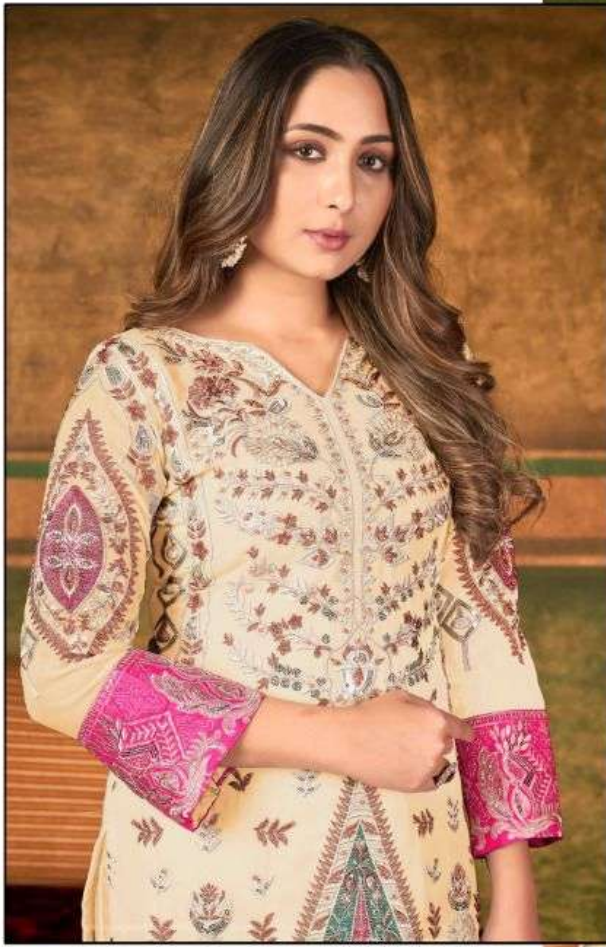

ALK[®]
ZARA
VOL-1

AL KHUSHBU[®]

ALK D.NO.3042-B

TOP

Fox Georgette
with Embroidery

BOTTOM-INNER

Dull santoon

DUPATTA

Net Dupatta

ALK[®]
ZARA
VOL-1

AL KHUSHBU[®]

ALK D.NO.3042-C

TOP

Fox Georgette
with Embroidery

BOTTOM-INNER

Dull santoon

DUPATTA

Net Dupatta

ALK[®]
ZARA
VOL-1

AL KHUSHBU[®]

ALK D.NO.3042-D

TOP

Fox Georgette
with Embroidery

BOTTOM-INNER

BOTTOM-INNER

Dull santoon

DUPATTA

Net Dupatta

ZARA

VOL-1

TOP Fox Georgette with Embroidery

BOTTOM-INNER Dull santoon