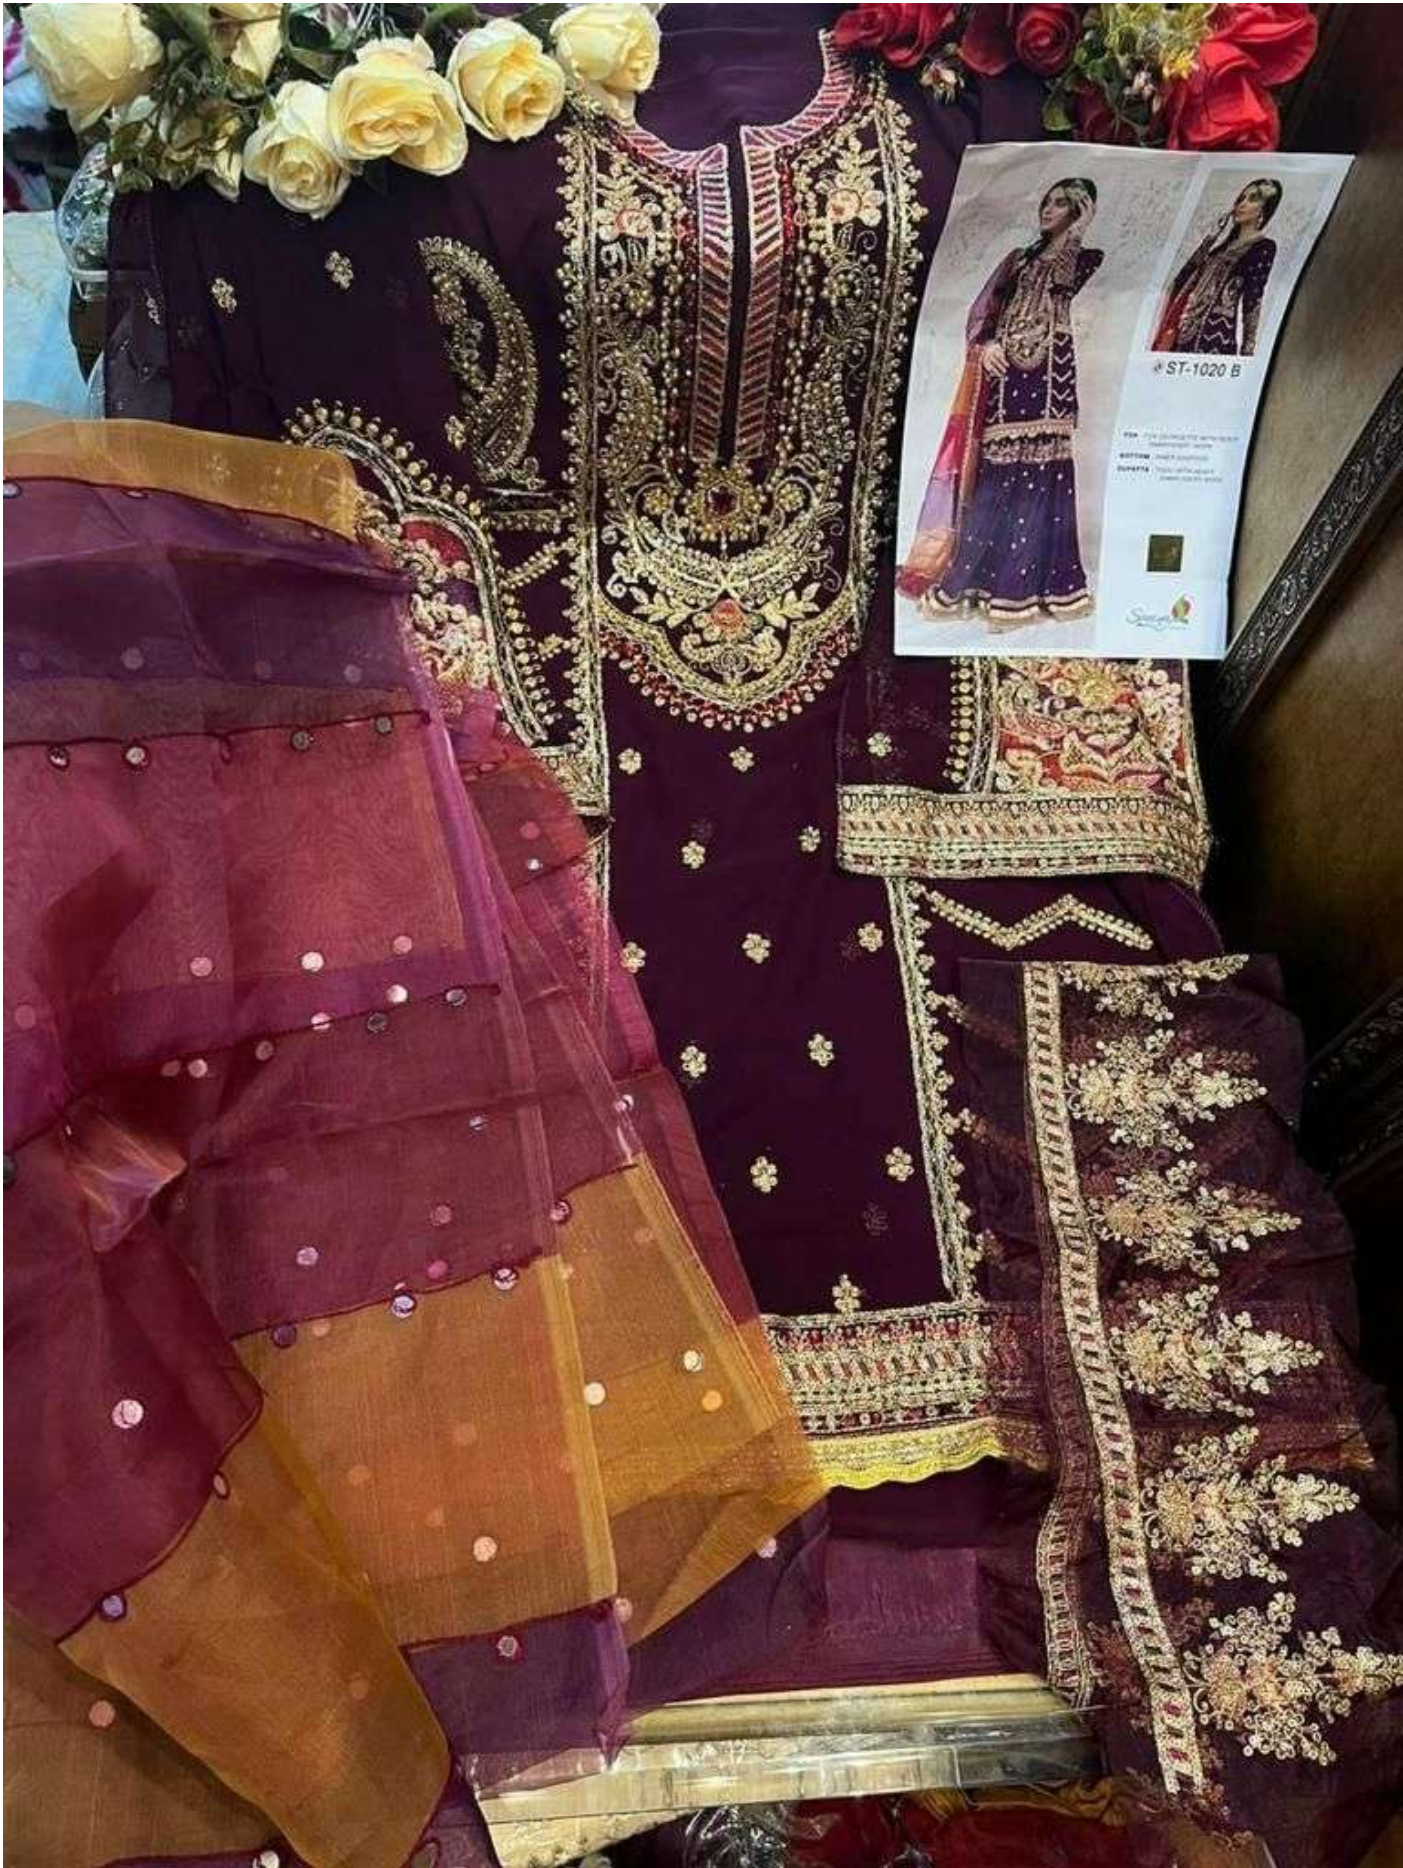

All colours of saniya hav back work

#ST-1020 D

For more information, please contact us at 021-111-1111

www.1111.com

1111

 **ST-1020 A**

TOP - FOX GEORGETTE WITH HEAVY EMBROIDERY WORK

BOTTOM - INNER SANTOON

DUPATTA - TISSU WITH HEAVY EMBROIDERY WORK

Saniya  [®]
TRENDZ

 **ST-1020 D**

TOP - FOX GEORGETTE WITH HEAVY EMBROIDERY WORK

BOTTOM - INNER SANTOON

DUPATTA - TISSU WITH HEAVY EMBROIDERY WORK

Saniya 
TRENDZ

 **ST-1020 A**

TOP - FOX GEORGETTE WITH HEAVY EMBROIDERY WORK

BOTTOM - INNER SANTOON

DUPATTA - TISSU WITH HEAVY EMBROIDERY WORK

Saniya  [®]
TRENDZ