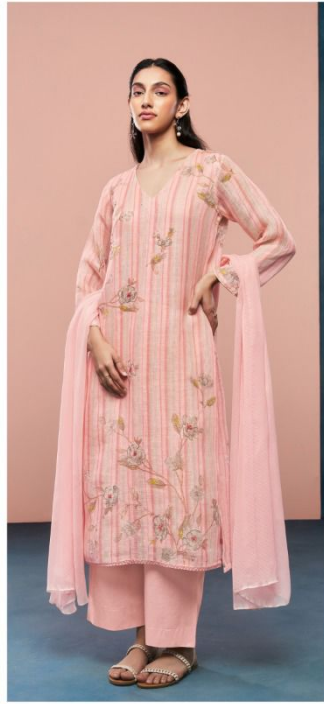

S2522-B

Ganga®
Ruhika
S2522- A/B/C/D