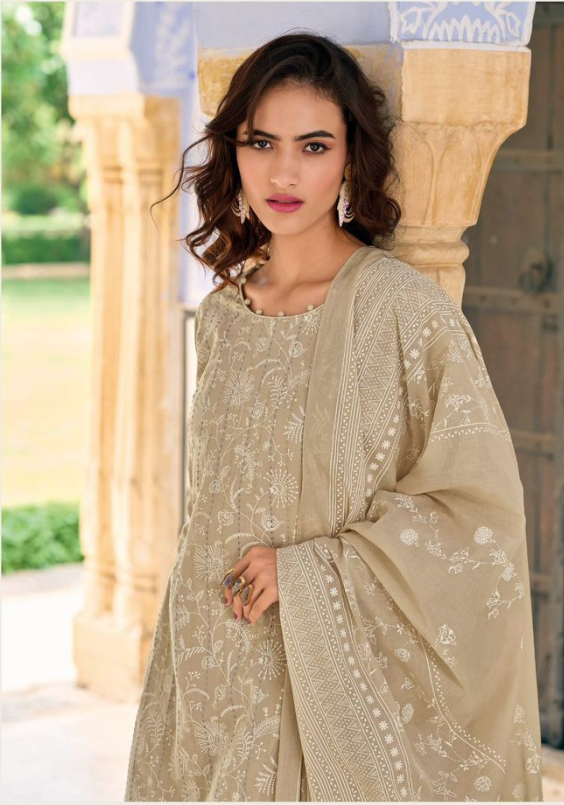

statement of the season and bold prints give fashion a quote attitude and exatic effect ●● 10847