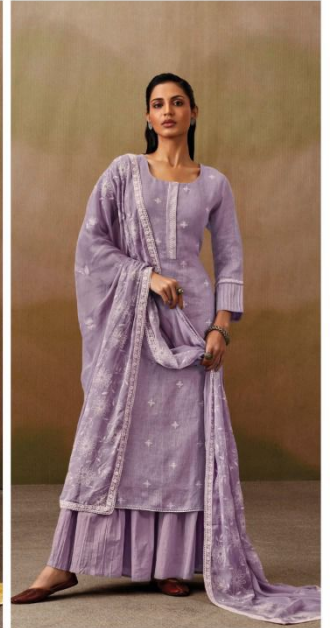

C-1882

Ganga™
SANDHYA

C-1879 C-1880 C-1881 C-1882