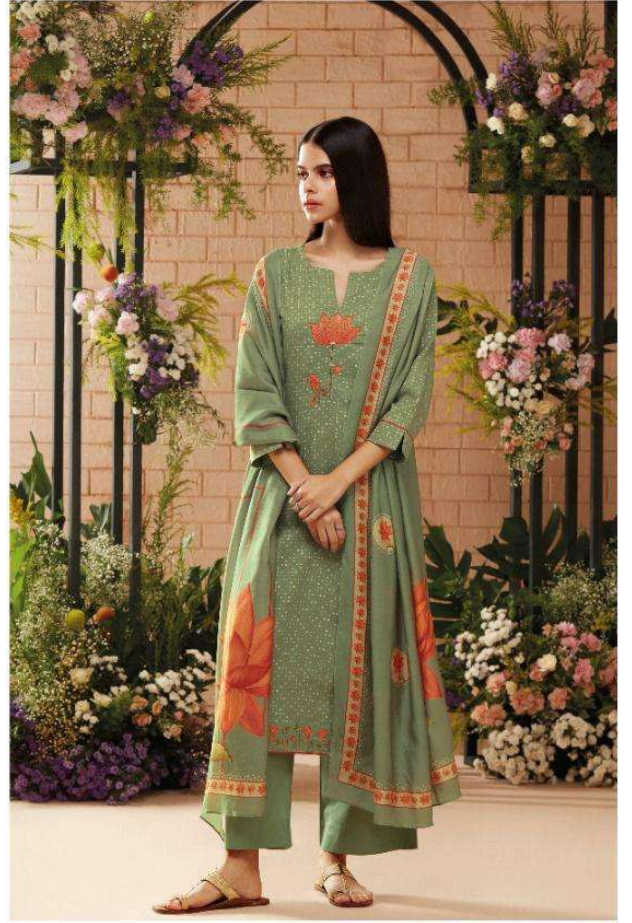

Ganga®

C1177

Ganga®

C1176

Ganga®

C1179

Ganga®

C1173

Ganga®

C1180

Ganga®

C1178

PRODUCT NAME	ANIYA
D.NO.	C1175 TO C1180
DESCRIPTION	<p>TOP PREMIUM WOOL PASHMINA DOBBY PRINTED WITH EMBROIDERY AND HAND WORK</p> <p>BOTTOM PREMIUM WOOL PALIN SOLID COLOR</p> <p>DUPATTA FINEST BEMBERG SHAWL PRINTED</p>
HSN CODE	540754
WHOLESALE PRICE	1590/- EACH+GST(EXTRA)