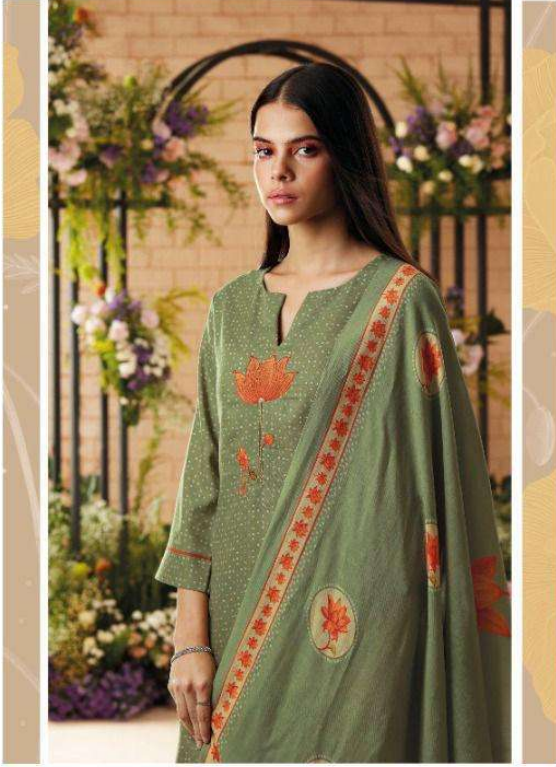

Ganga®

C1177

Ganga®

C1176

Ganga®

C1179

Ganga®

C1173

Ganga®

C1180

Ganga®

C1178

PRODUCT NAME	ANIYA
D.NO.	C1175 TO C1180
DESCRIPTION	<p>TOP PREMIUM WOOL PASHMINA DOBBY PRINTED WITH EMBROIDERY AND HAND WORK</p> <p>BOTTOM PREMIUM WOOL PALIN SOLID COLOR</p> <p>DUPATTA FINEST BEMBERG SHAWL PRINTED</p>
HSN CODE	540754
WHOLESALE PRICE	1590/- EACH+GST(EXTRA)