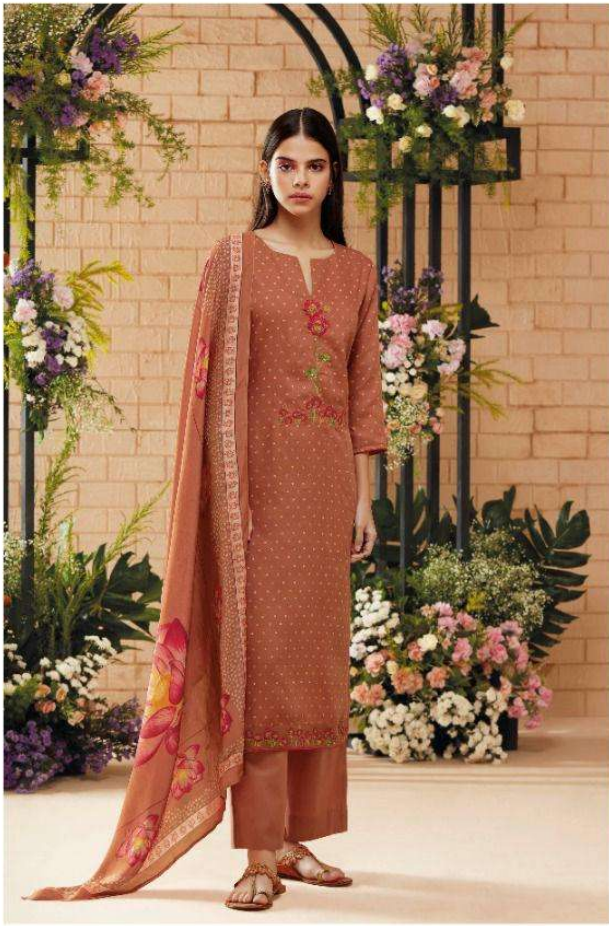

Ganga®

C1177

Ganga®

C1176

Ganga®

C1179

Ganga®

C1173

Ganga®

C1180

Ganga®

C1178

PRODUCT NAME	ANIYA
D.NO.	C1175 TO C1180
DESCRIPTION	<p>TOP PREMIUM WOOL PASHMINA DOBBY PRINTED WITH EMBROIDERY AND HAND WORK</p> <p>BOTTOM PREMIUM WOOL PALIN SOLID COLOR</p> <p>DUPATTA FINEST BEMBERG SHAWL PRINTED</p>
HSN CODE	540754
WHOLESALE PRICE	1590/- EACH+GST(EXTRA)