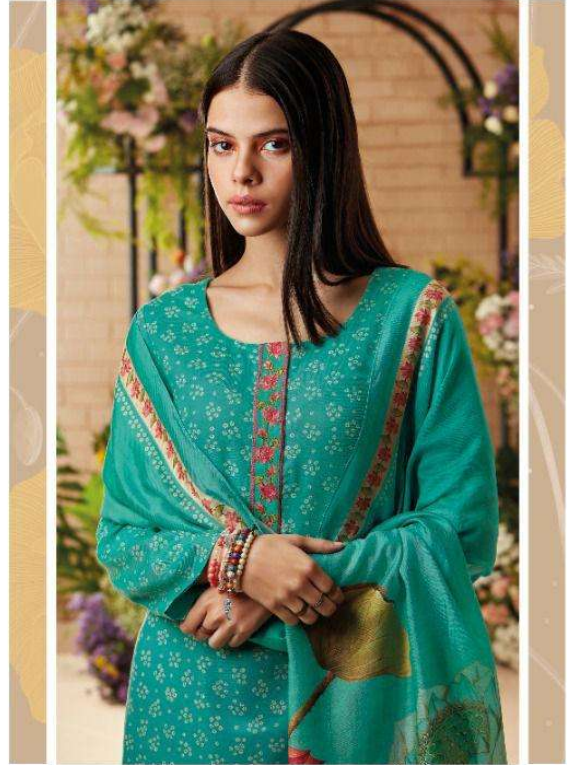

Ganga®

C1177

Ganga®

C1176

Ganga®

C1179

Ganga®

C1173

Ganga®

C1180

Ganga®

C1178

PRODUCT NAME	ANIYA
D.NO.	C1175 TO C1180
DESCRIPTION	<p>TOP PREMIUM WOOL PASHMINA DOBBY PRINTED WITH EMBROIDERY AND HAND WORK</p> <p>BOTTOM PREMIUM WOOL PALIN SOLID COLOR</p> <p>DUPATTA FINEST BEMBERG SHAWL PRINTED</p>
HSN CODE	540754
WHOLESALE PRICE	1590/- EACH+GST(EXTRA)