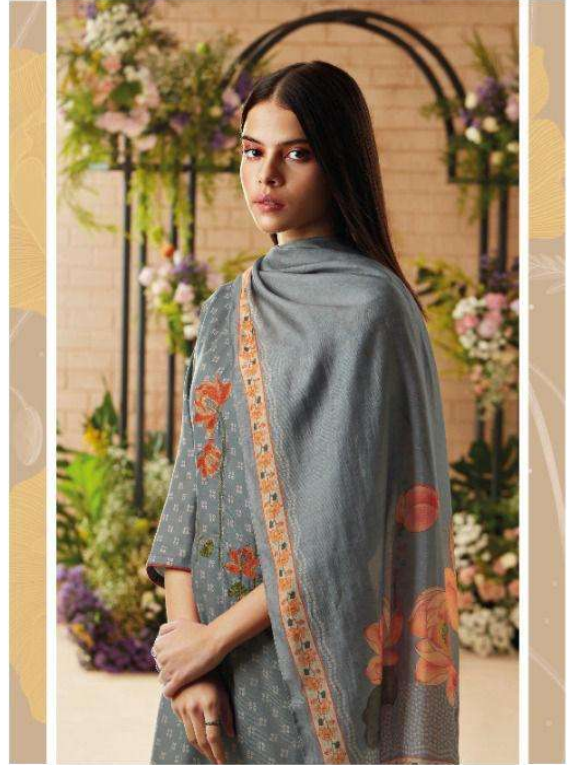

Ganga®

C1177

Ganga®

C1176

Ganga®

C1179

Ganga®

C1173

Ganga®

C1180

Ganga®

C1178

PRODUCT NAME	ANIYA
D.NO.	C1175 TO C1180
DESCRIPTION	<p>TOP PREMIUM WOOL PASHMINA DOBBY PRINTED WITH EMBROIDERY AND HAND WORK</p> <p>BOTTOM PREMIUM WOOL PALIN SOLID COLOR</p> <p>DUPATTA FINEST BEMBERG SHAWL PRINTED</p>
HSN CODE	540754
WHOLESALE PRICE	1590/- EACH+GST(EXTRA)