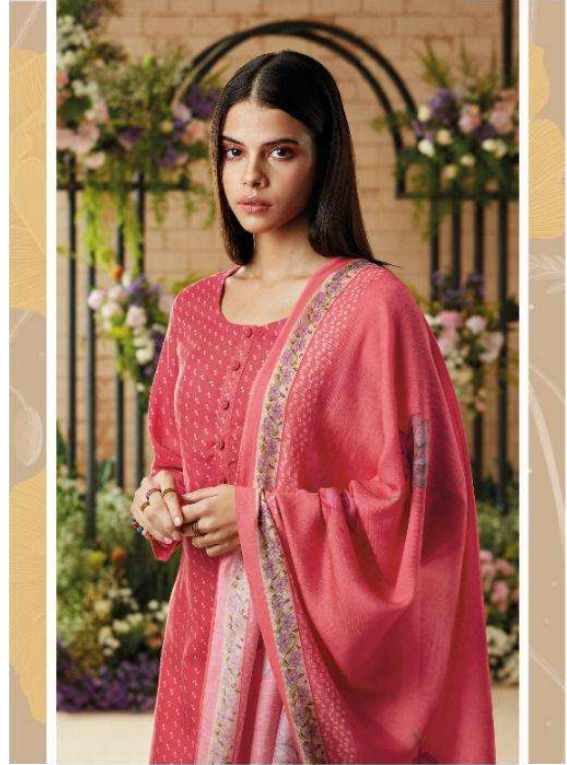

Ganga®

C1177

Ganga®

C1176

Ganga®

C1179

Ganga®

C1173

Ganga®

C1180

Ganga®

C1178

PRODUCT NAME	ANIYA
D.NO.	C1175 TO C1180
DESCRIPTION	<p>TOP PREMIUM WOOL PASHMINA DOBBY PRINTED WITH EMBROIDERY AND HAND WORK</p> <p>BOTTOM PREMIUM WOOL PALIN SOLID COLOR</p> <p>DUPATTA FINEST BEMBERG SHAWL PRINTED</p>
HSN CODE	540754
WHOLESALE PRICE	1590/- EACH+GST(EXTRA)