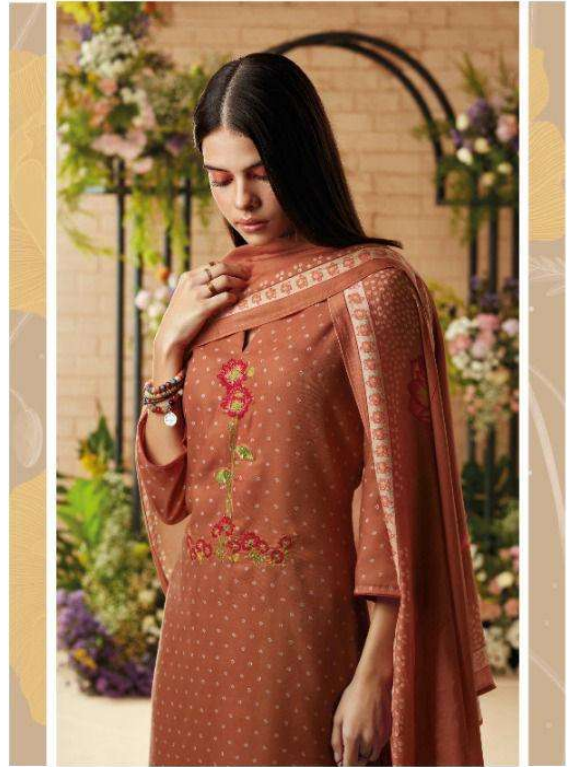

Ganga®

C1180

Ganga®

C1178

PRODUCT NAME	ANIYA
D.NO.	C1175 TO C1180
DESCRIPTION	<p>TOP PREMIUM WOOL PASHMINA DOBBY PRINTED WITH EMBROIDERY AND HAND WORK</p> <p>BOTTOM PREMIUM WOOL PALIN SOLID COLOR</p> <p>DUPATTA FINEST BEMBERG SHAWL PRINTED</p>
HSN CODE	540754
WHOLESALE PRICE	1590/- EACH+GST(EXTRA)