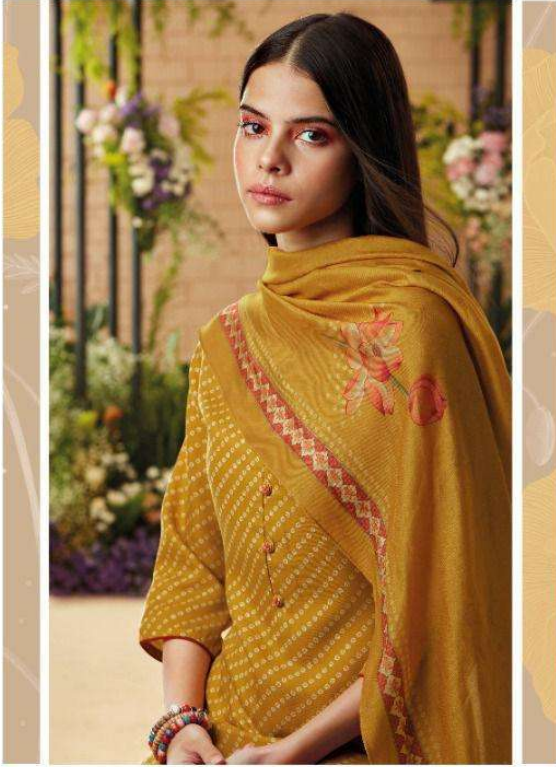

Ganga®

C1177

Ganga®

C1176

Ganga®

C1179

Ganga®

C1173

Ganga®

C1180

Ganga®

C1178

PRODUCT NAME	ANIYA
D.NO.	C1175 TO C1180
DESCRIPTION	<p>TOP PREMIUM WOOL PASHMINA DOBBY PRINTED WITH EMBROIDERY AND HAND WORK</p> <p>BOTTOM PREMIUM WOOL PALIN SOLID COLOR</p> <p>DUPATTA FINEST BEMBERG SHAWL PRINTED</p>
HSN CODE	540754
WHOLESALE PRICE	1590/- EACH+GST(EXTRA)