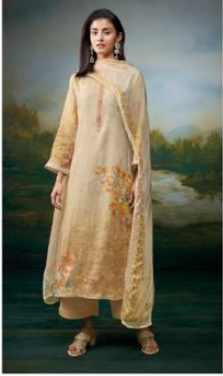

Ganga®

Ganga®

“ C1809

Ganga®

“ C1812

PRODUCT NAME	<i>HERLETT</i>
D.NO.	C1807 TO C1812
DESCRIPTION	<p style="text-align: center;">TOP PREMIUM PURE LINEN PRINTED WITH EXTRA SLEEVE (3.20 CUT) WITH HAND EMBROIDERY, HAND WORK & COTTON LACE FOR DAMAN</p> <p style="text-align: center;">BOTTOM PREMIUM COTTON SOLID COLOUR</p> <p style="text-align: center;">DUPATTA PREMIUM BEMBERG CHIFFON PRINTED WITH FOUR SIDE READY LACE</p>
HSN CODE	520851
WHOLESALE PRICE	2815/- EACH+GST(EXTRA)

C1807

C1808

C1809

C1810

C1811

C1812

Ganga®

Harlett