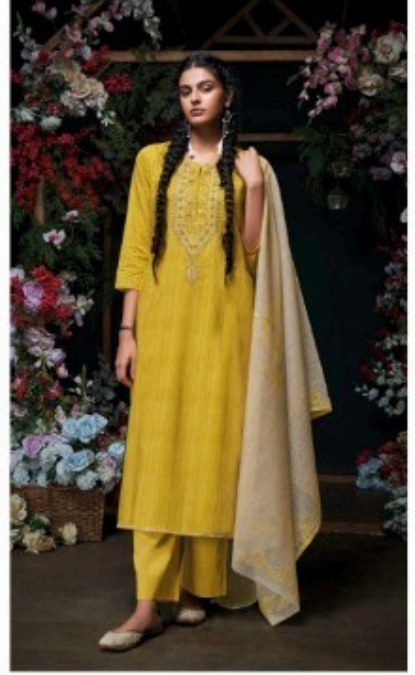

PRODUCT NAME	<i>ASHINA</i>
D.NO.	C1873 TO C1878
DESCRIPTION	<p>TOP PREMIUM COTTON PRINTED WITH EMBROIDERY AND READY LACE ON DAMAN</p> <p>BOTTOM PREMIUM COTTON SOLID COLOUR</p> <p>DUPATTA FINEST WOVEN COTTON JACQUARD WITH FOUR SIDE PRINTED LACE</p>
HSN CODE	520851
WHOLESALE PRICE	1660/- EACH + GST(EXTRA)

C1873

C1874

C1875

C1876

C1877

C1878

Ganga®

ASHINA