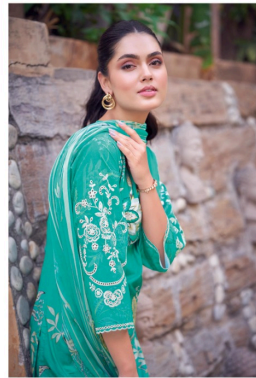

GUL
8959

GUL
8925

GUL
8973

GUL
8909

DESIGN NO

8973 - 8909 - 8925 - 8959

DESCRIPTION

TOP - PURE COTTON LAWN DIGITAL PRINT WITH THREADLE WORK &

SLEEVE EMBROIDERY WITH LACE

BOTTOM - PURE COTTON LAWN

DUPATTA - PURE CHIFFON DUPATTA DIGITAL PRINTED

{ RATE }
{ RS, 1695/- }

A SET OF 1 DESIGN x 4 COLORWAY

TOTAL SUITS = 04

GUL

8973