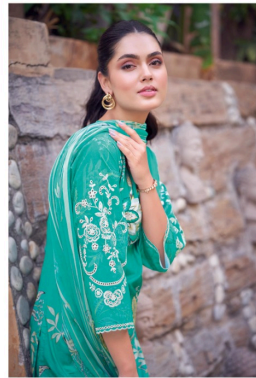

GUL
8959

GUL

8925

GUL
8973

GUL
8909

DESIGN NO

8973 - 8909 - 8925 - 8959

DESCRIPTION

TOP - PURE COTTON LAWN DIGITAL PRINT WITH THREADLE WORK &

SLEEVE EMBROIDERY WITH LACE

BOTTOM - PURE COTTON LAWN

DUPATTA - PURE CHIFFON DUPATTA DIGITAL PRINTED

{ RATE }
{ RS, 1695/- }

A SET OF 1 DESIGN x 4 COLORWAY