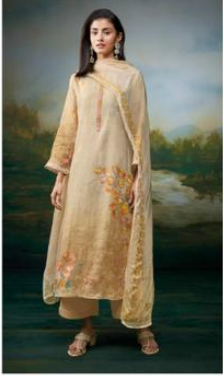

Ganga®

Ganga®

Ganga®

Ganga®

Ganga®

PRODUCT NAME	<i>HERLETT</i>
D.NO.	C1807 TO C1812
DESCRIPTION	<p style="text-align: center;">TOP PREMIUM PURE LINEN PRINTED WITH EXTRA SLEEVE (3.20 CUT) WITH HAND EMBROIDERY, HAND WORK & COTTON LACE FOR DAMAN</p> <p style="text-align: center;">BOTTOM PREMIUM COTTON SOLID COLOUR</p> <p style="text-align: center;">DUPATTA PREMIUM BEMBERG CHIFFON PRINTED WITH FOUR SIDE READY LACE</p>
HSN CODE	520851
WHOLESALE PRICE	2815/- EACH+GST(EXTRA)

C1807

C1808

C1809

C1810

C1811

C1812

Ganga®

Harlett