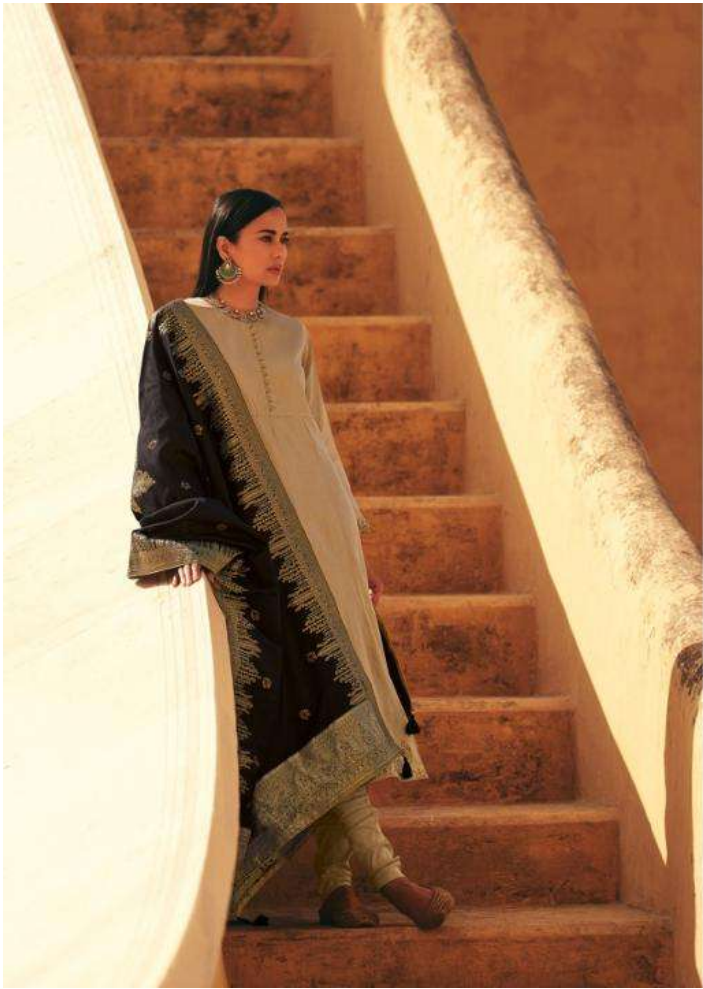

FZ-33

FZ-34

FZ - 35

DESIGN	PRICE	DESCRIPTION
FZ-31	1680	•TOP•
FZ-32	1680	TUSSAR SILK WITH
FZ-33	1680	EMBROIDERY
FZ-34	1680	•BOTTOM•
FZ-35	1680	SUPERIOR COTTON
FZ-36	1680	•DUPATTA•
FZ-37	1680	MEENAKARI SILK WOVEN
FZ-38	1680	