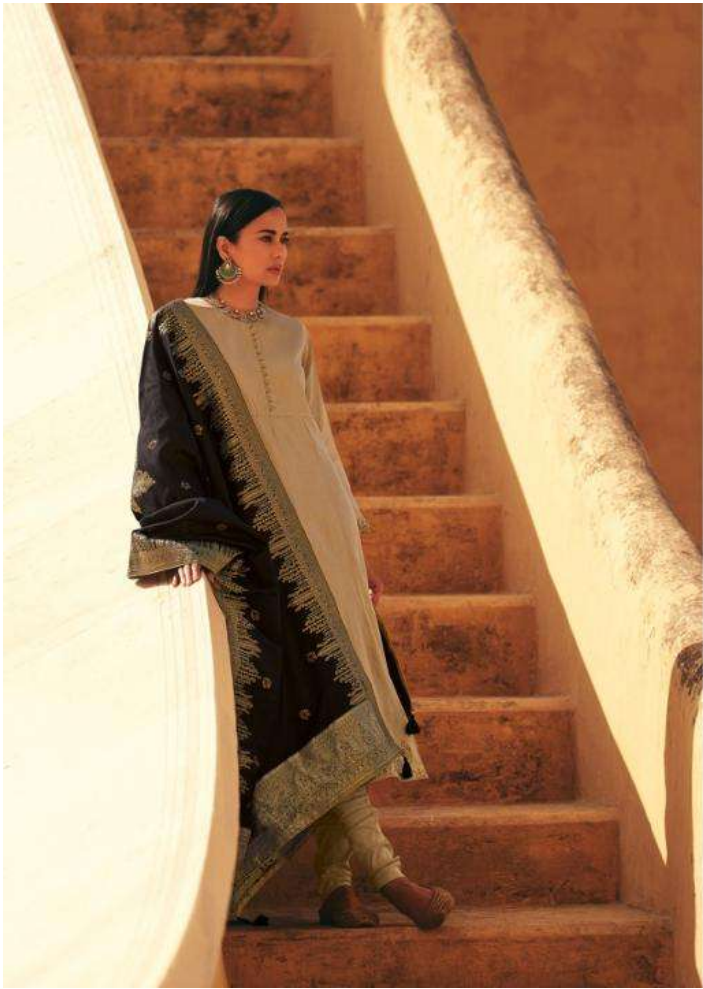

FZ-33

FZ - 35

DESIGN	PRICE	DESCRIPTION
FZ-31	1680	•TOP•
FZ-32	1680	TUSSAR SILK WITH
FZ-33	1680	EMBROIDERY
FZ-34	1680	•BOTTOM•
FZ-35	1680	SUPERIOR COTTON
FZ-36	1680	•DUPATTA•
FZ-37	1680	MEENAKARI SILK WOVEN
FZ-38	1680	