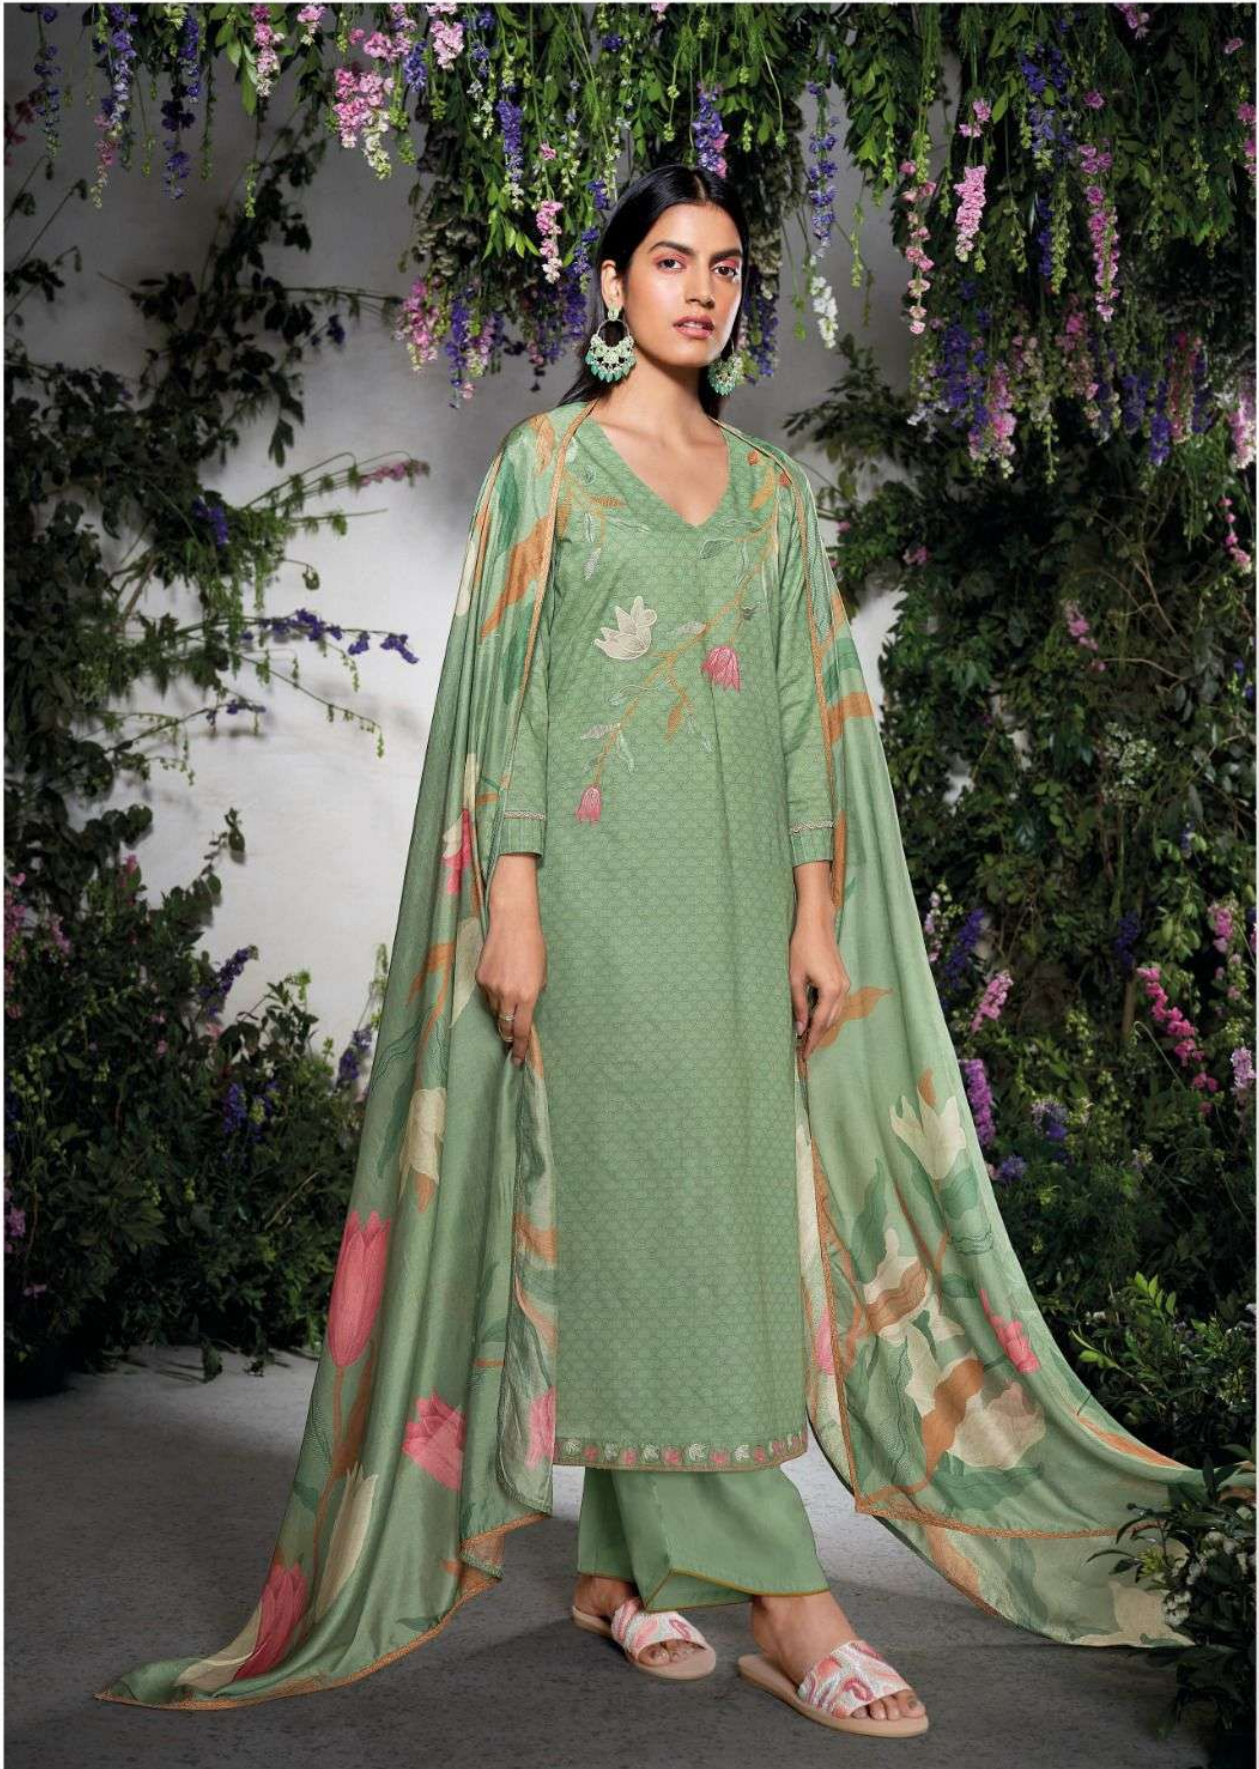

Ganga® / C1726

Ganga® / C1725

Ganga® / C1725

Ganga® / c1729

PRODUCT NAME	<i>ERAYA</i>
D.NO.	C1725 TO C1730
DESCRIPTION	<p style="text-align: center;">TOP PREMIUM COTTON PRINTED WITH EMBROIDERY, & DAMAN EMBROIDERY LACE WITH COTTON LACE</p> <p style="text-align: center;">BOTTOM PREMIUM COTTON SOLID COLOUR</p> <p style="text-align: center;">DUPATTA PREMIUM BEMBERG LAWN PRINTED WITH FOUR SIDE COTTON LACE</p>
HSN CODE	520851
WHOLESALE PRICE	1760/- EACH + GST (EXTRA)

C1725

C1726

C1727

C1728

C1729

C1730