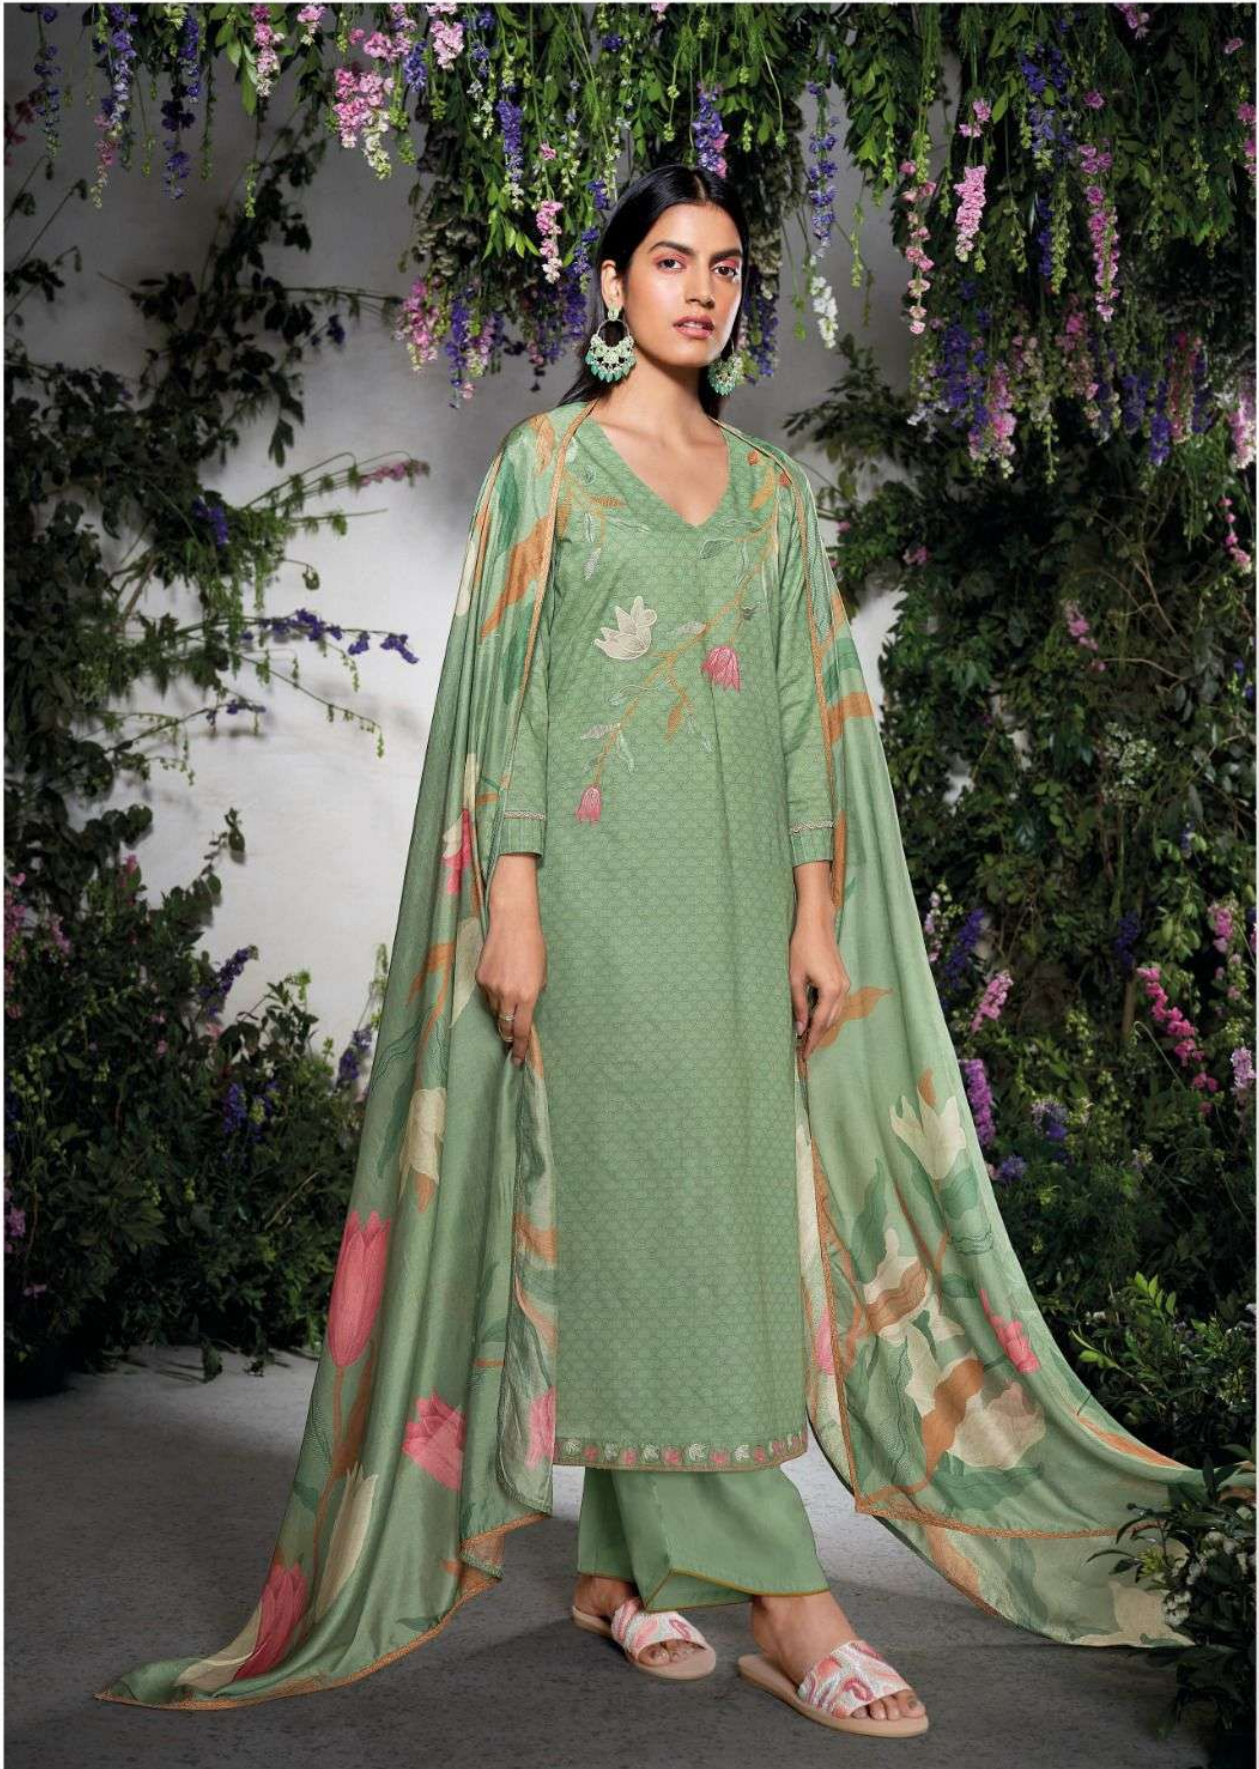

Ganga® / C1726

Ganga® / C1725

Ganga® / C1725

Ganga® / c1729

PRODUCT NAME	<i>ERAYA</i>
D.NO.	C1725 TO C1730
DESCRIPTION	<p>TOP PREMIUM COTTON PRINTED WITH EMBROIDERY, & DAMAN EMBROIDERY LACE WITH COTTON LACE</p> <p>BOTTOM PREMIUM COTTON SOLID COLOUR</p> <p>DUPATTA PREMIUM BEMBERG LAWN PRINTED WITH FOUR SIDE COTTON LACE</p>
HSN CODE	520851
WHOLESALE PRICE	1760/- EACH + GST (EXTRA)

C1725

C1726

C1727

C1728

C1729

C1730