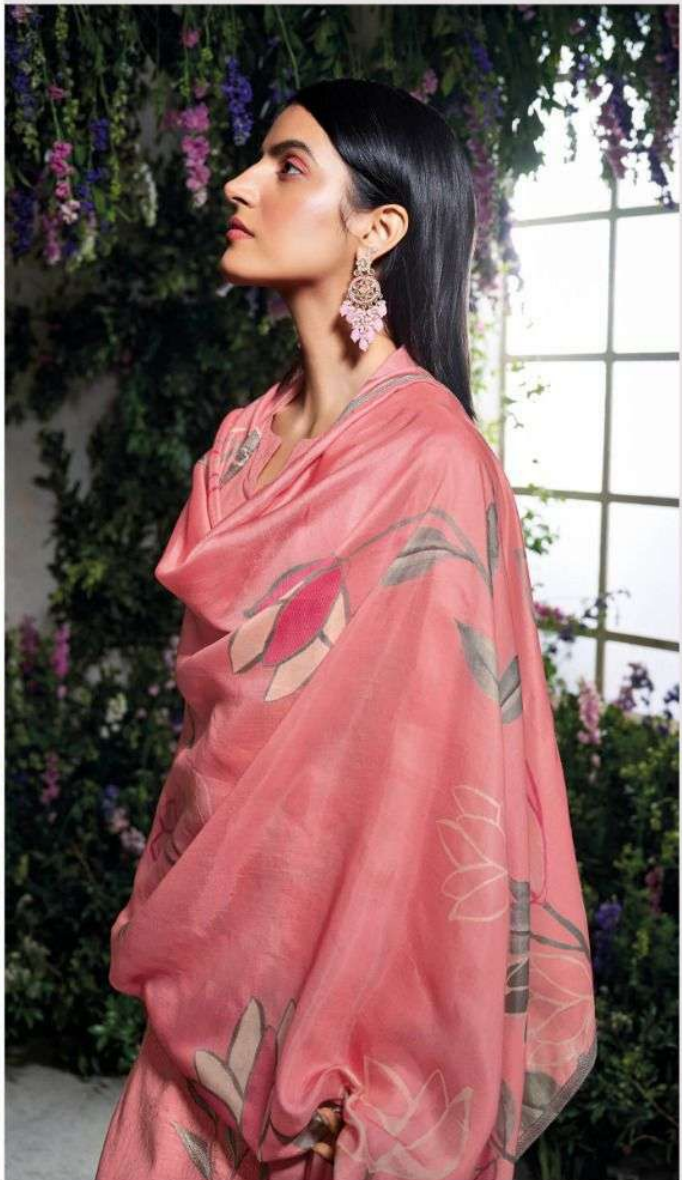

Ganga® / C1726

Ganga® / C1725

Ganga® / C1725

Ganga® / c1729

PRODUCT NAME	<i>ERAYA</i>
D.NO.	C1725 TO C1730
DESCRIPTION	<p>TOP PREMIUM COTTON PRINTED WITH EMBROIDERY, & DAMAN EMBROIDERY LACE WITH COTTON LACE</p> <p>BOTTOM PREMIUM COTTON SOLID COLOUR</p> <p>DUPATTA PREMIUM BEMBERG LAWN PRINTED WITH FOUR SIDE COTTON LACE</p>
HSN CODE	520851
WHOLESALE PRICE	1760/- EACH + GST (EXTRA)

C1725

C1726

C1727

C1728

C1729

C1730