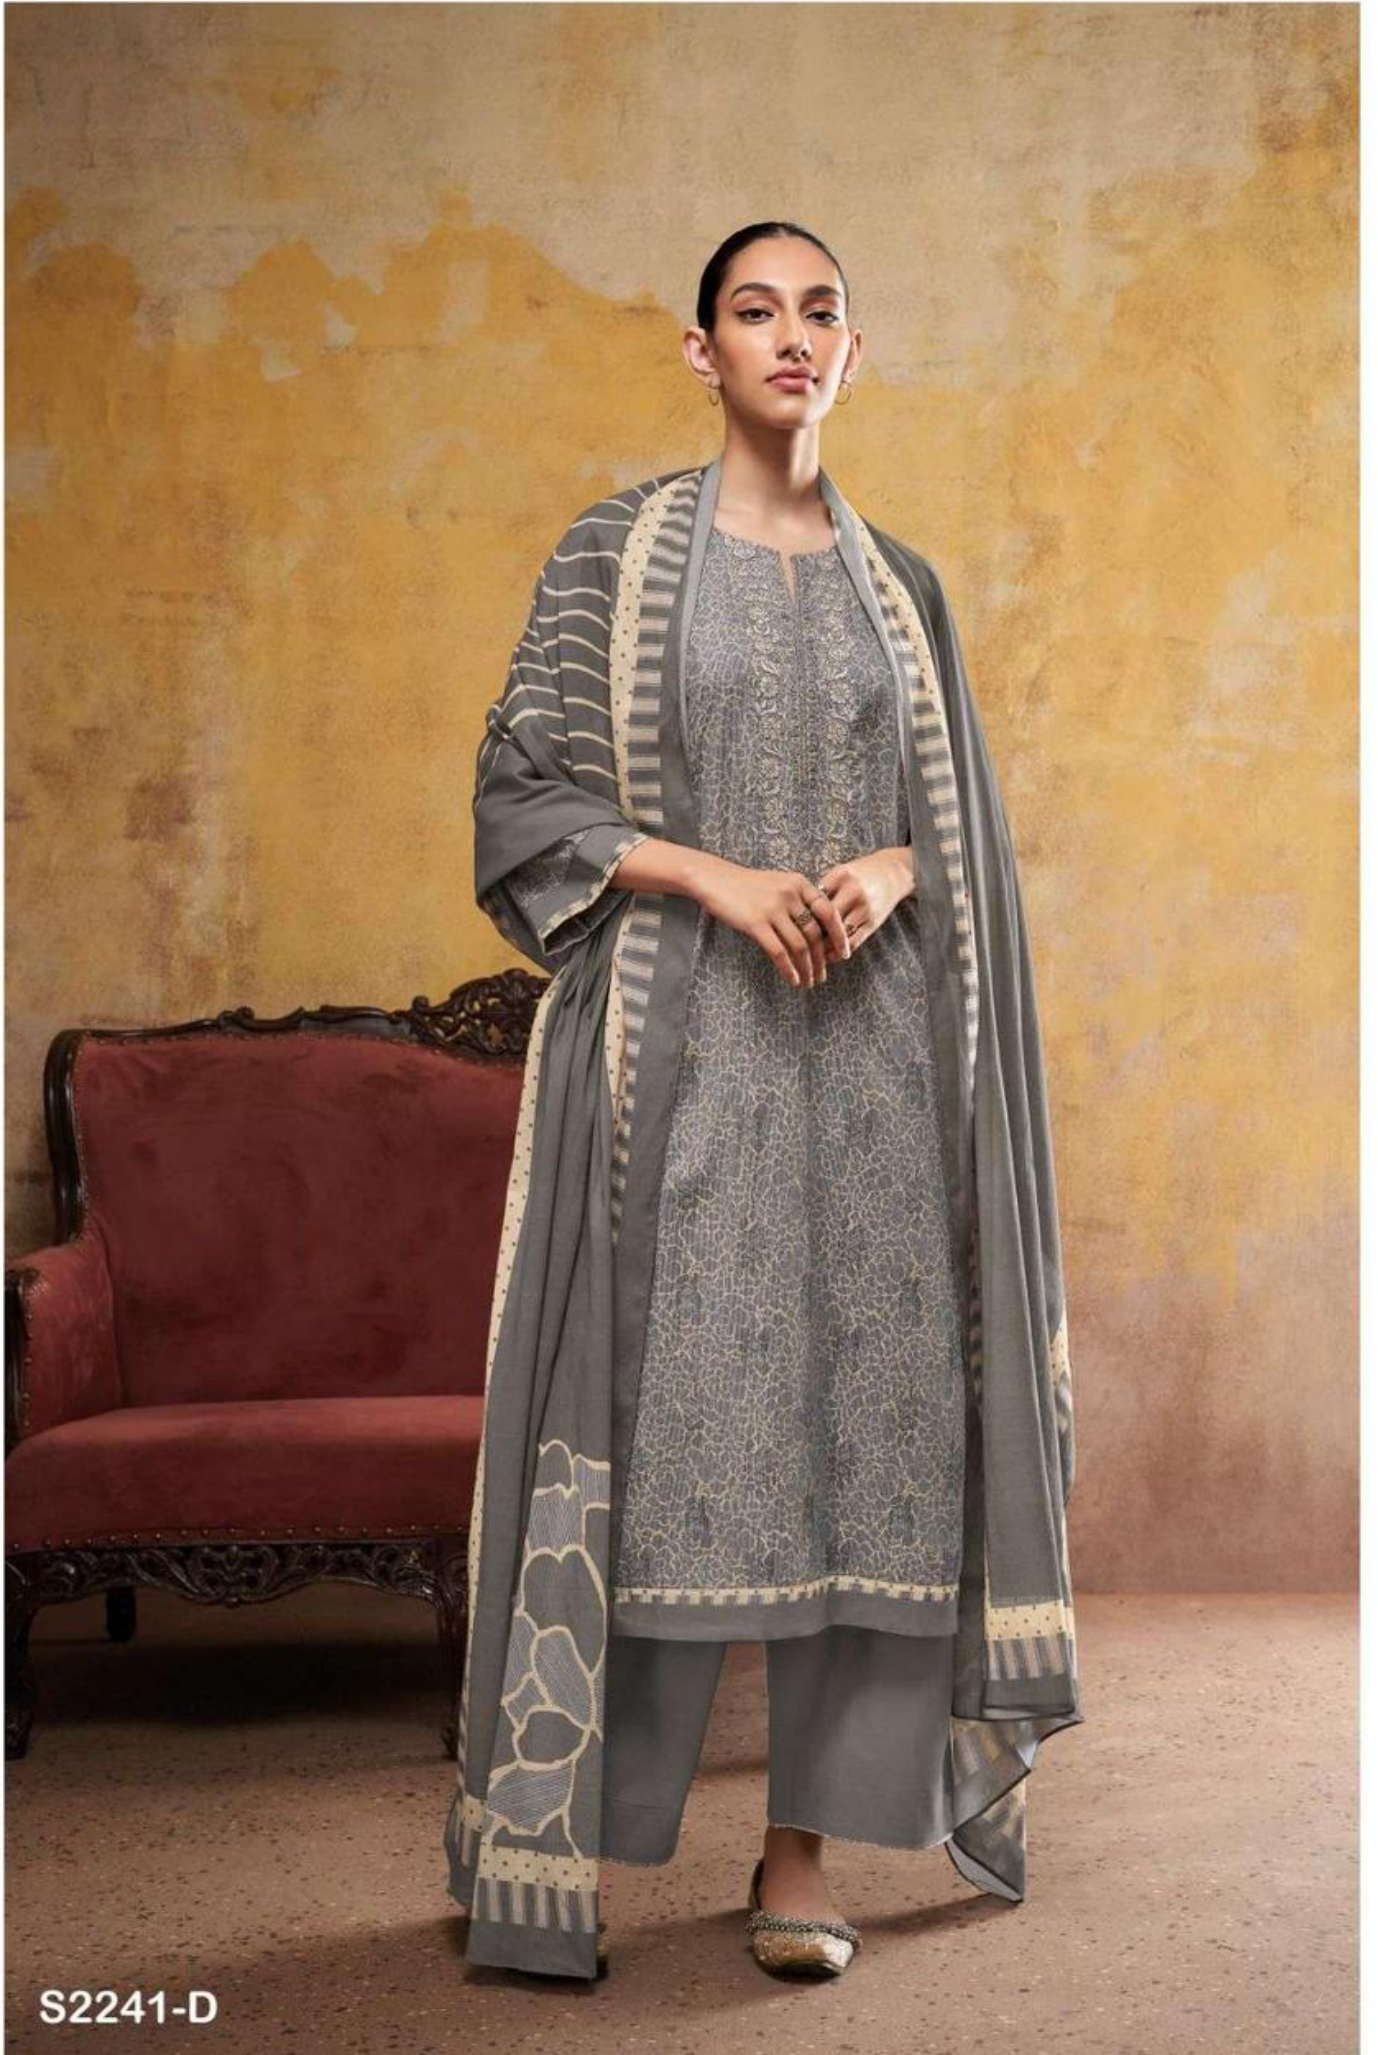

S2241-B

S2241-D

S2241-D

S2241-A

S2241-C

PRODUCT NAME	<i>EDITH</i>
D.NO.	S2241
DESCRIPTION	TOP PREMIUM COTTON PRINTED WITH EMBROIDERY & PRINTED SOLID DAMAN AND SLEEVES ,LACE BOTTOM PREMIUM COTTON SOLID COLOUR DUPATTA PREMIUM BEMBERG LAWN PRINTED
HSN CODE	520851
WHOLESALE PRICE	1525/- EACH+GST(EXTRA)

S2241-A

S2241-B

S2241-C

S2241-D

Ganga®
Edith
S2241- A/B/C/D

Ganga®