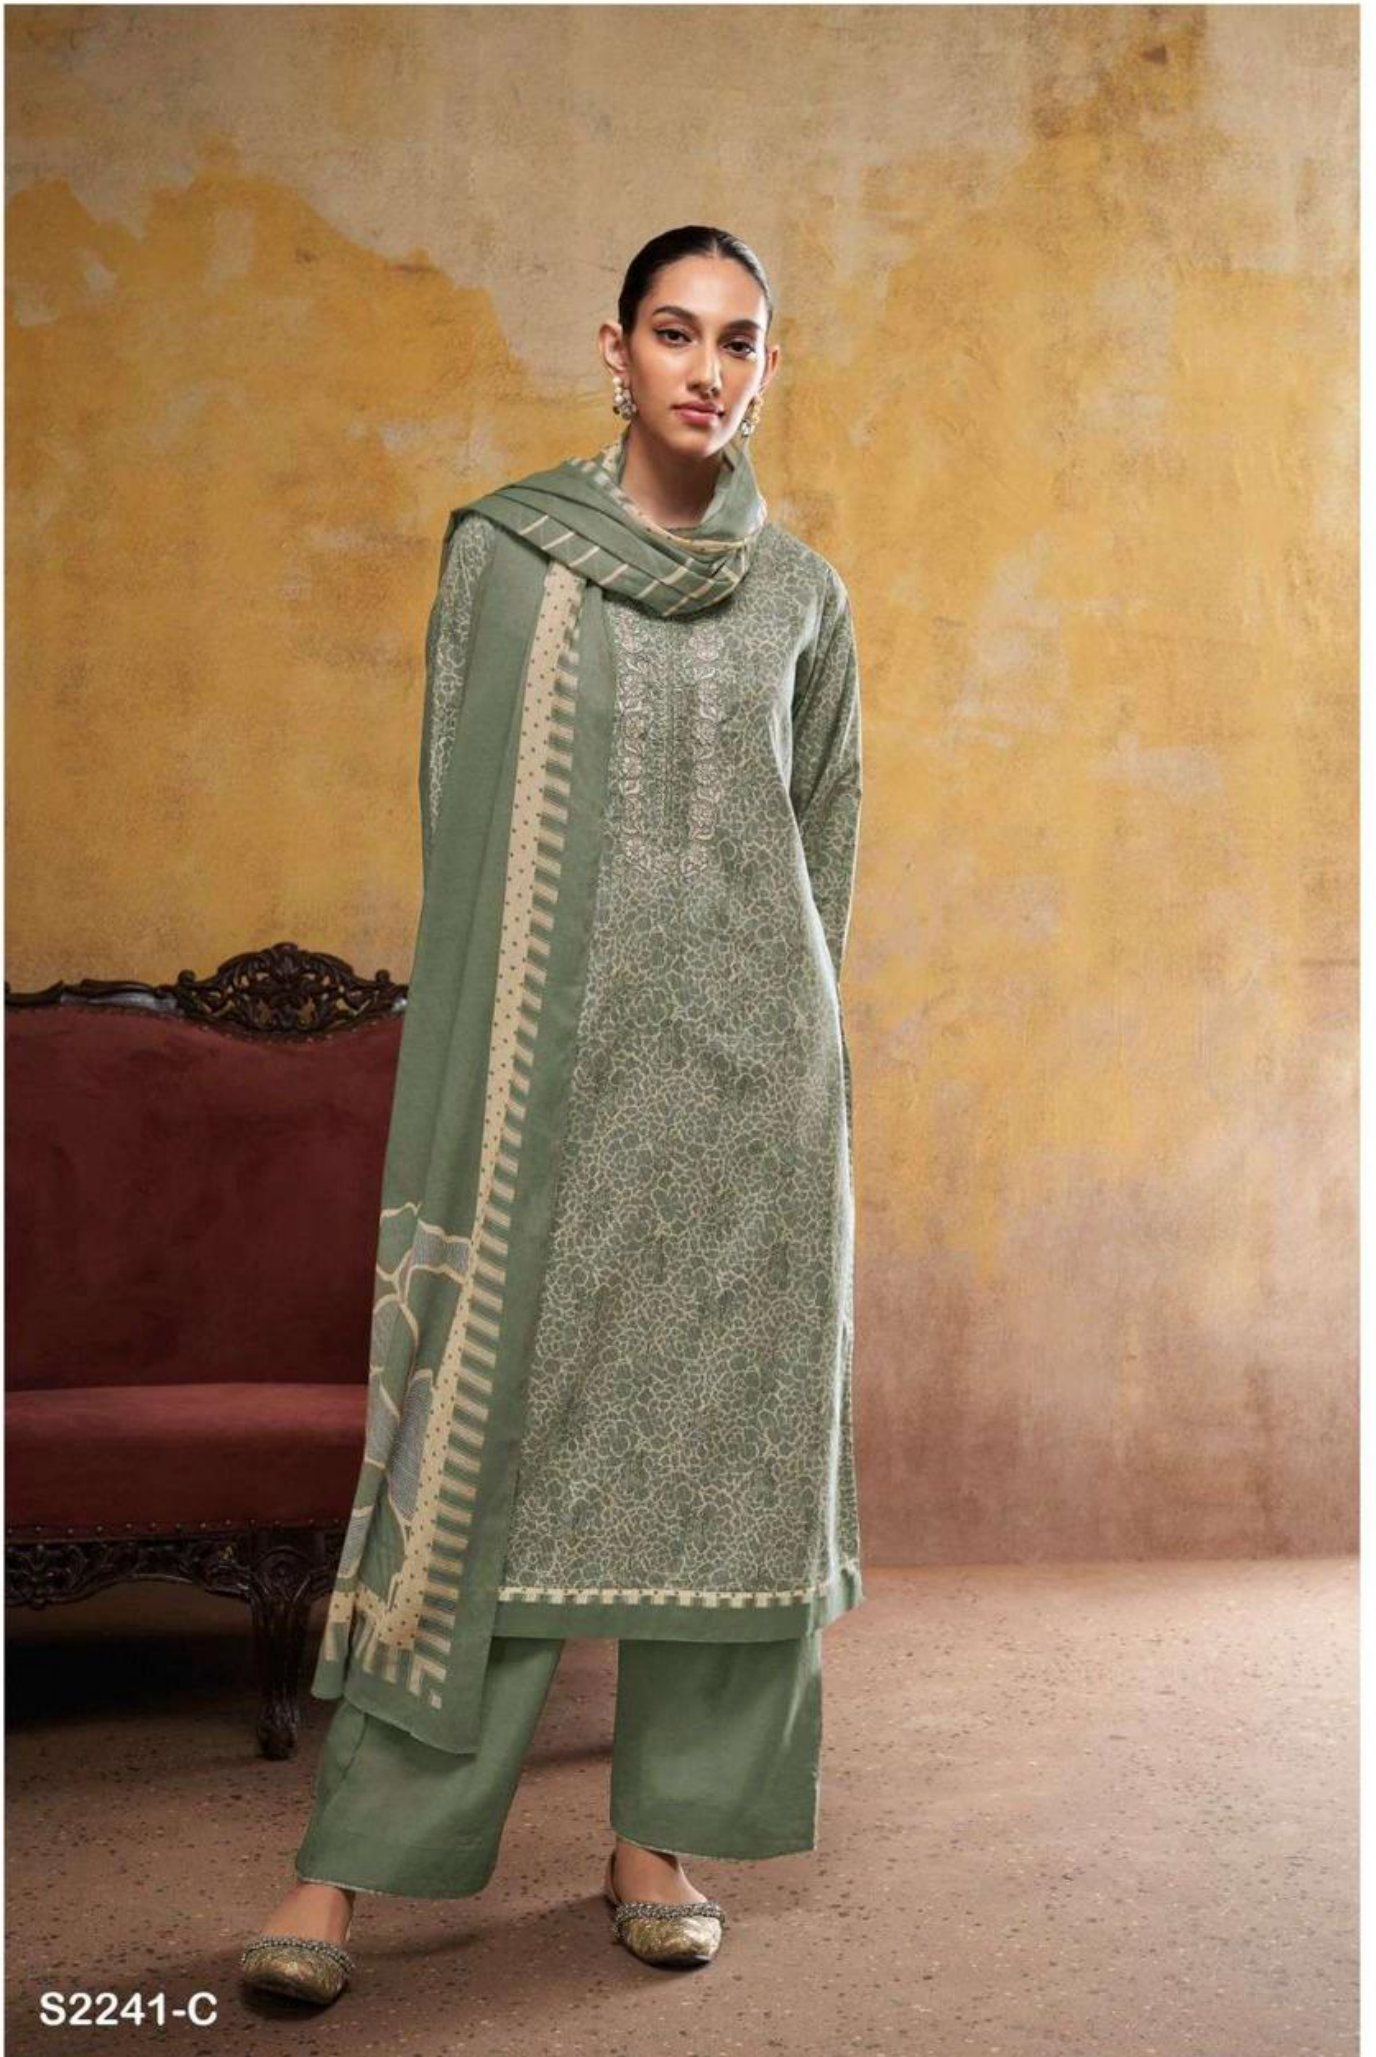

S2241-B

S2241-D

S2241-D

S2241-A

S2241-C

PRODUCT NAME	<i>EDITH</i>
D.NO.	S2241
DESCRIPTION	TOP PREMIUM COTTON PRINTED WITH EMBROIDERY & PRINTED SOLID DAMAN AND SLEEVES ,LACE BOTTOM PREMIUM COTTON SOLID COLOUR DUPATTA PREMIUM BEMBERG LAWN PRINTED
HSN CODE	520851
WHOLESALE PRICE	1525/- EACH+GST(EXTRA)

S2241-A

S2241-B

S2241-C

S2241-D

Ganga®
Edith
S2241- A/B/C/D

Ganga®