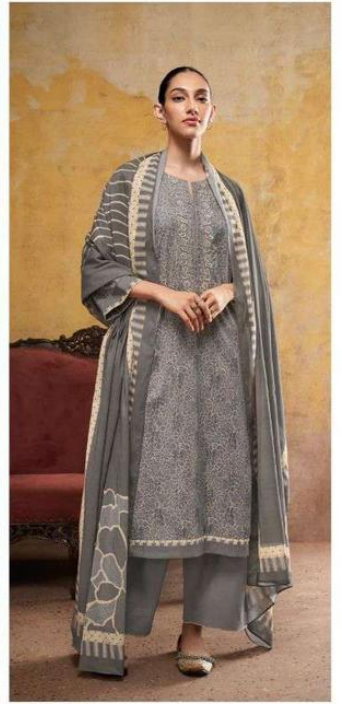

S2241-D

Ganga®
Edith
S2241- A/B/C/D