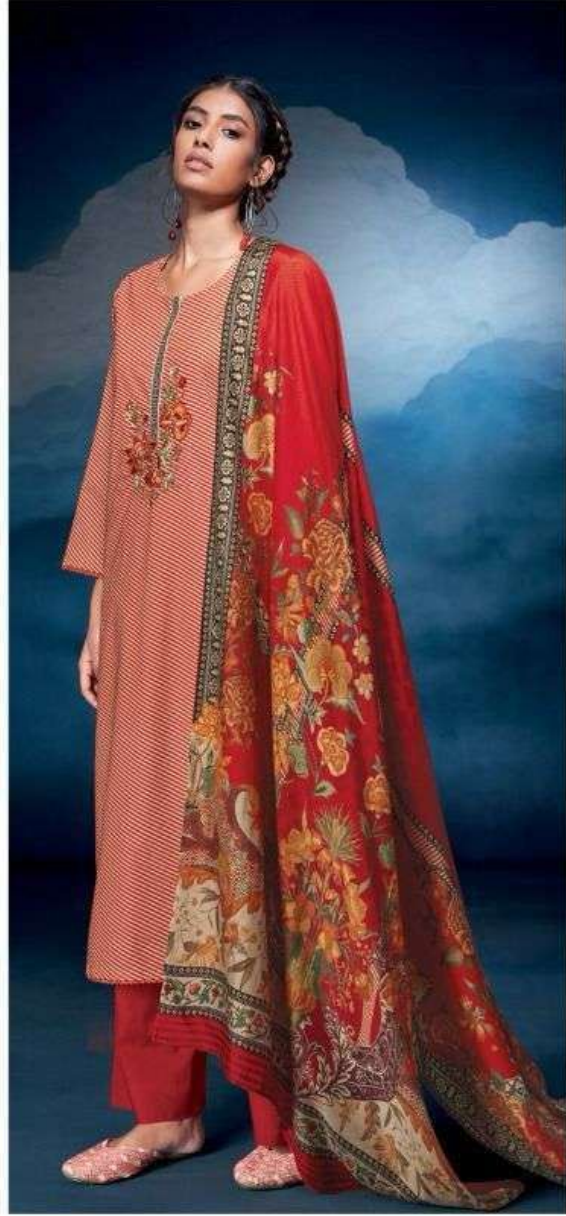

S2438-A

S2438-B

PRODUCT NAME	<b><i>DELLA</i></b>
D.NO.	S2438
DESCRIPTION	<p><b>TOP</b> PREMIUM COTTON PRINTED WITH EMBROIDERY AND COTTON LACE FOR DAMAN AND SLEEVE</p> <p><b>BOTTOM</b> PREMIUM COTTON SOLID COLOUR</p> <p><b>DUPATTA</b> PREMIUM BEMBERG LAWN PRINTED</p>
HSN CODE	<b>520851</b>
WHOLESALE PRICE	<b>1525/- EACH + GST (EXTRA)</b>

S2438-A

S2438-B

Ganga®  
Della  
S2438