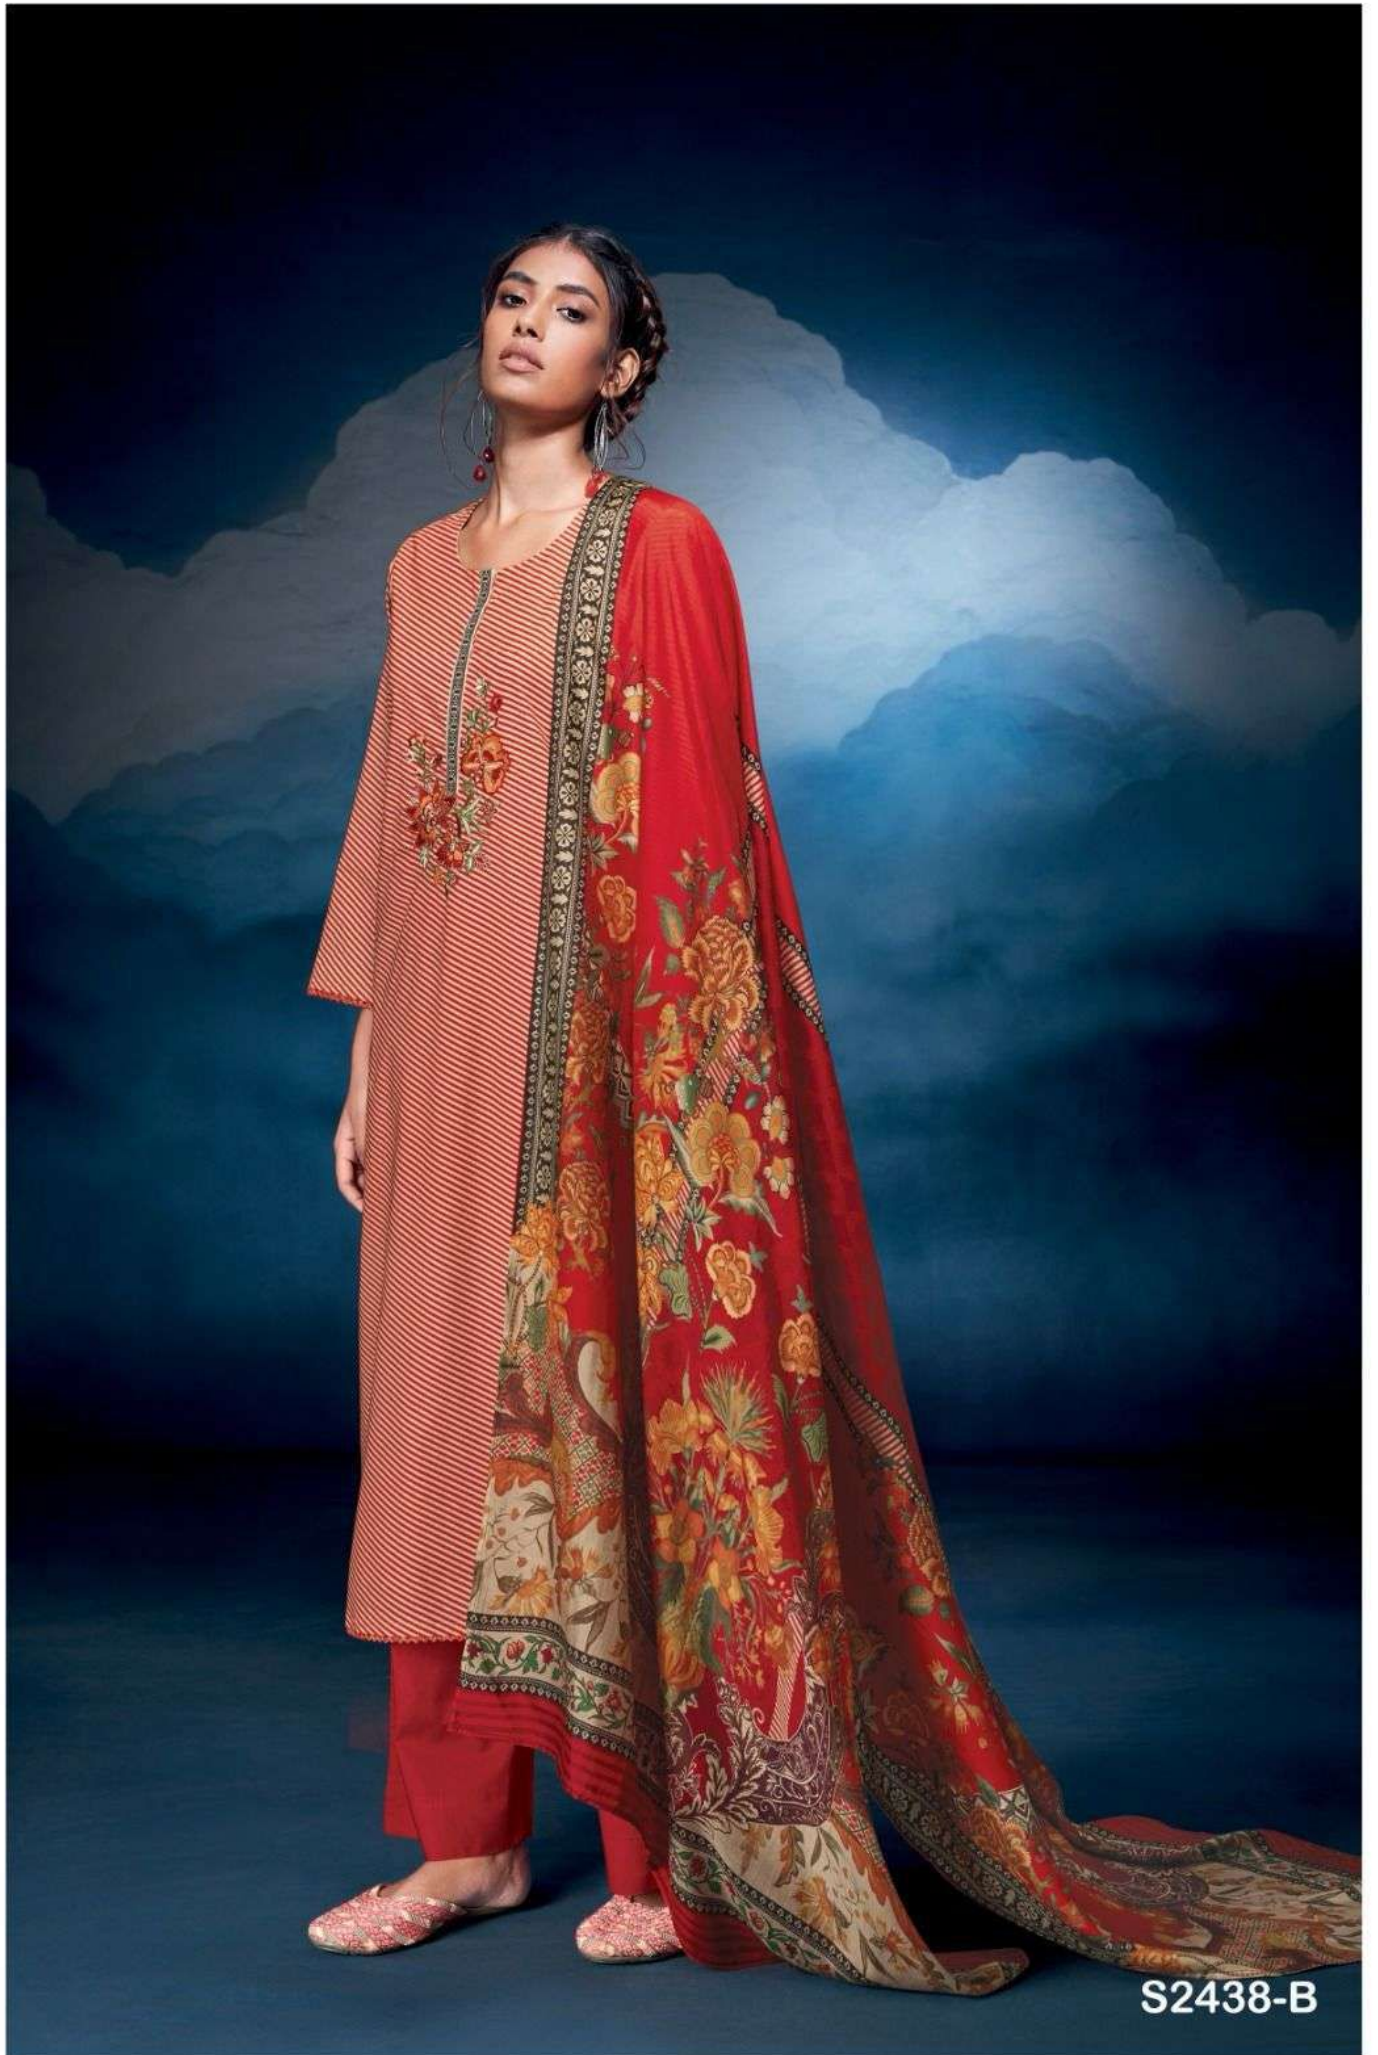

S2438-A

S2438-B

PRODUCT NAME	<b><i>DELLA</i></b>
D.NO.	S2438
DESCRIPTION	<p><b>TOP</b> PREMIUM COTTON PRINTED WITH EMBROIDERY AND COTTON LACE FOR DAMAN AND SLEEVE</p> <p><b>BOTTOM</b> PREMIUM COTTON SOLID COLOUR</p> <p><b>DUPATTA</b> PREMIUM BEMBERG LAWN PRINTED</p>
HSN CODE	<b>520851</b>
WHOLESALE PRICE	<b>1525/- EACH + GST (EXTRA)</b>

S2438-A

S2438-B

Ganga®  
Della  
S2438