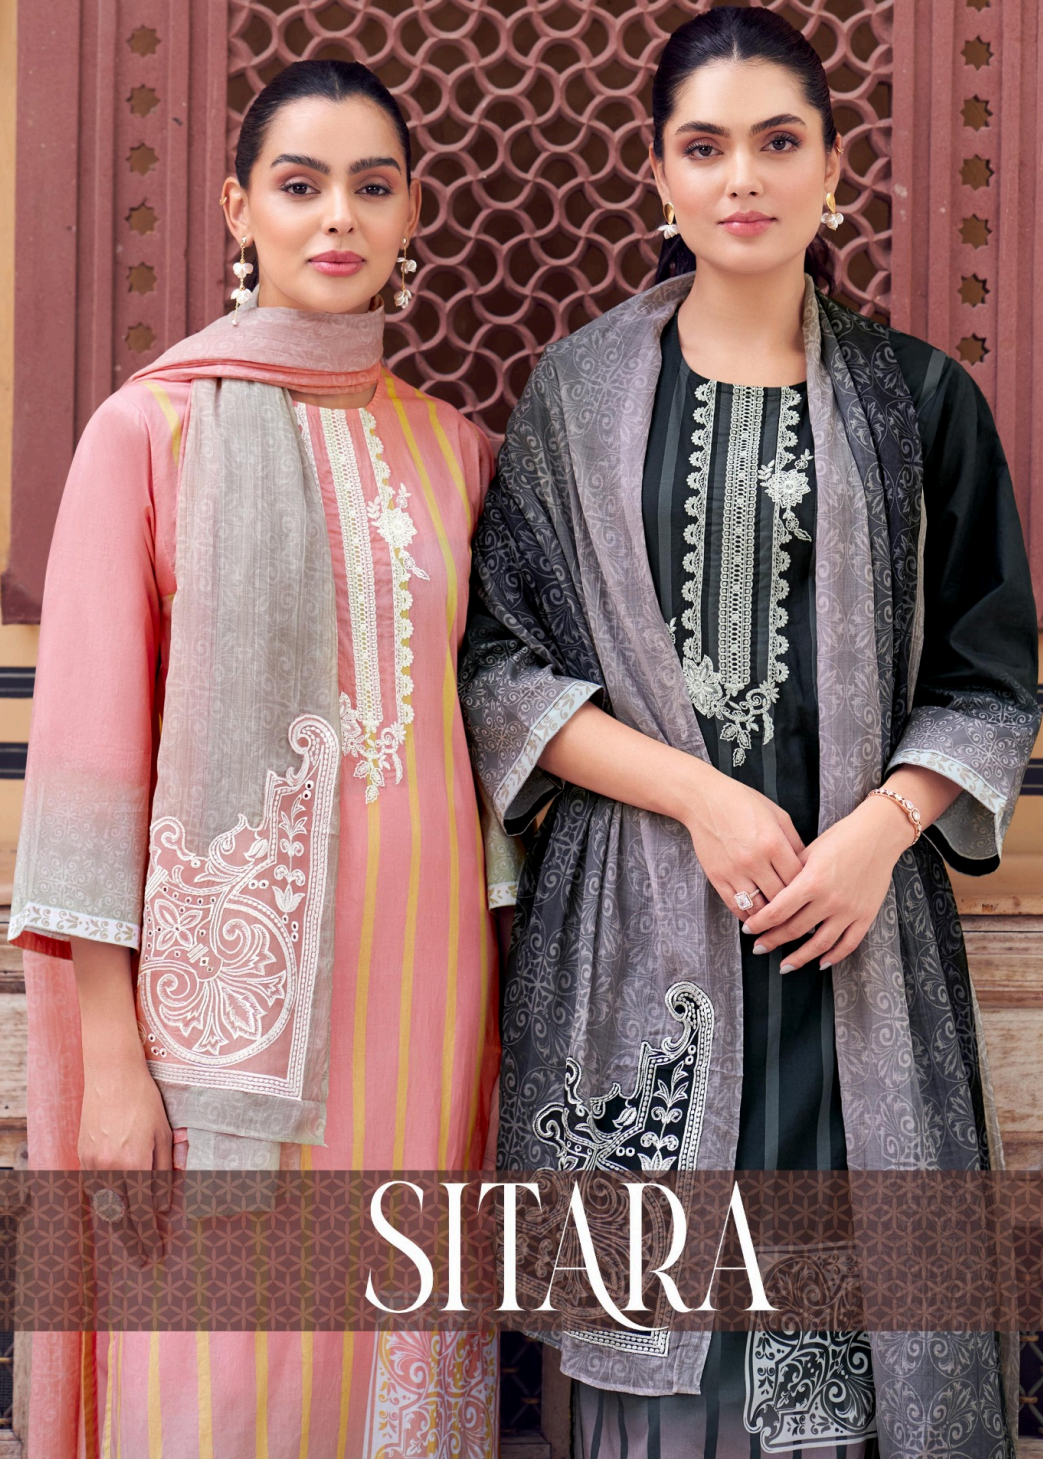

TOP - PURE COTTON LAWN DIGITAL PRINT WITH NECK PATTI EMBROIDERY

BOTTOM - PURE COTTON LAWN

**DUPATTA - PURE COTTON DUPATTA DIGITAL PRINT WITH THREADLE WORK &
ORGENZA SILK EMBROIDERY BUTTA**

{ RATE }
{ RS, 1695/- }

A SET OF 1 DESIGN x 3 COLORWAY

TOTAL SUITS = 03

1959

1934

1949

Sahiba®

SITARA

SITARA